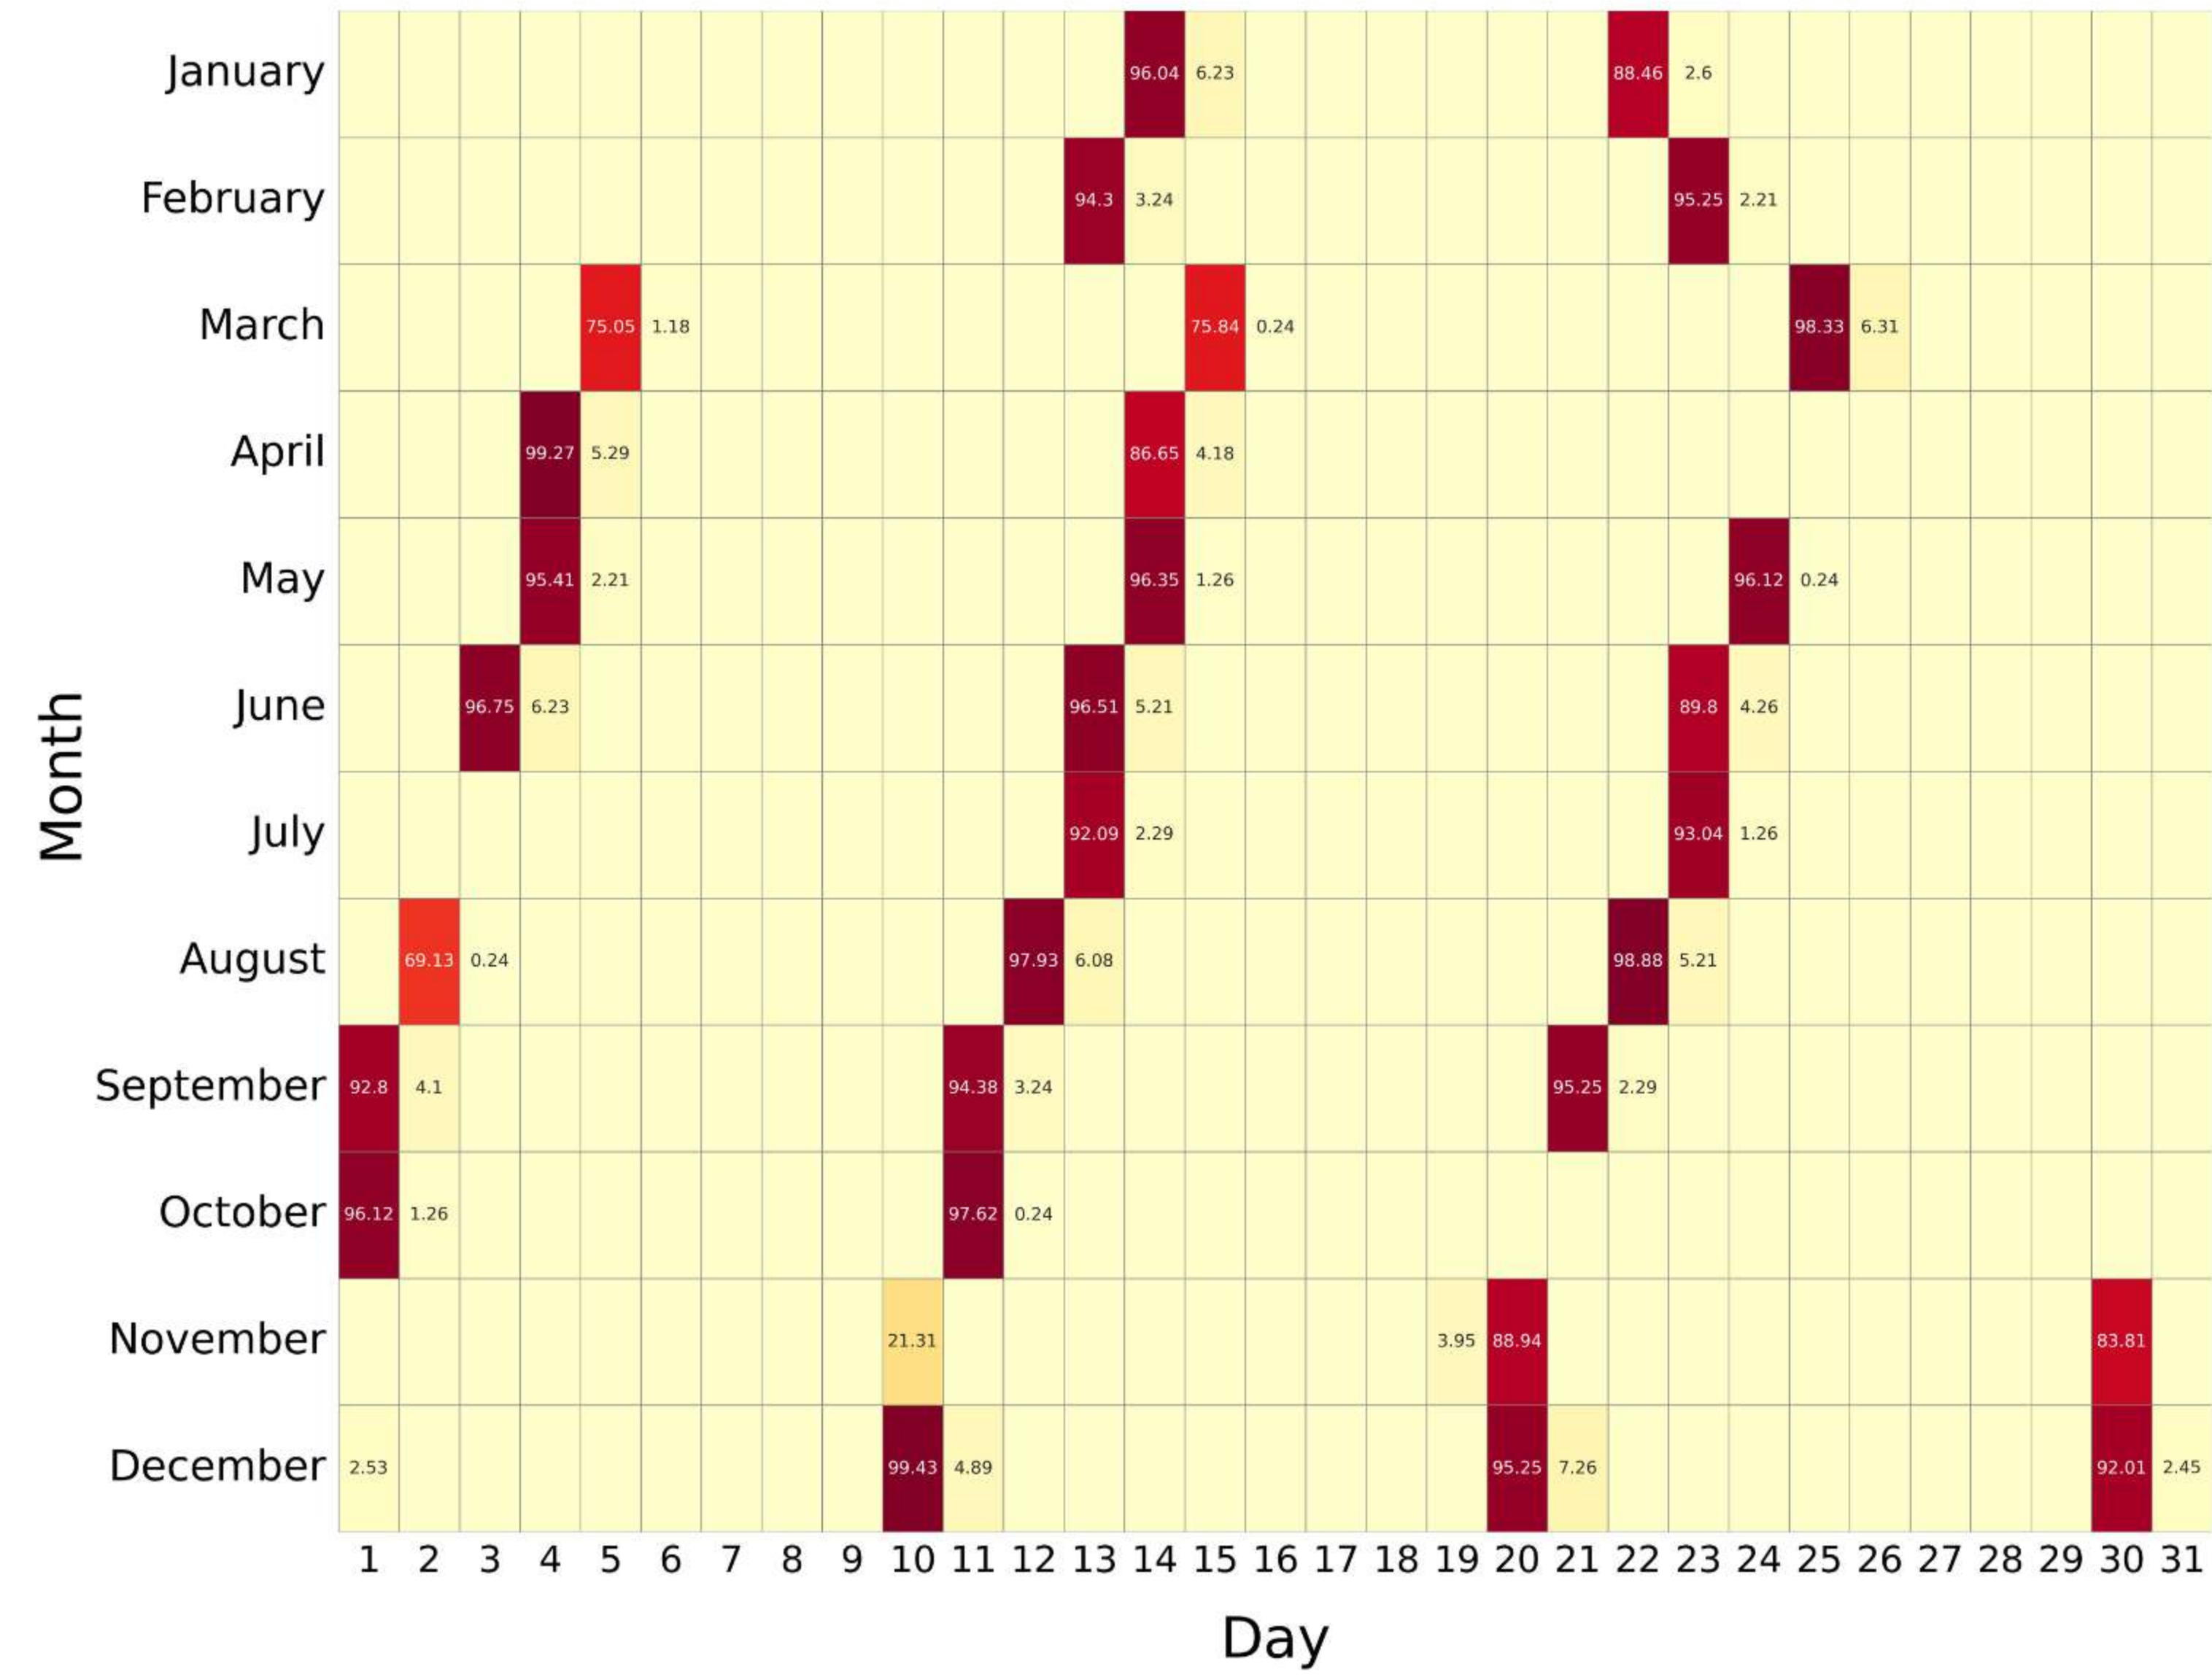

V5 REDUCED RESOLUTION (MIDDLE-ATMOSPHERE): 2005 - 2008

RR:V5 (Temperature) MA , year: 2005

RR:V5 (Temperature) MA , year: 2006

RR:V5 (Temperature) MA , year: 2007

RR:V5 (Temperature) MA , year: 2008

V5 REDUCED RESOLUTION (MIDDLE-ATMOSPHERE): 2009 - 2012

RR:V5 (Temperature) MA , year: 2009

RR:V5 (Temperature) MA , year: 2010

RR:V5 (Temperature) MA , year: 2011

RR:V5 (Temperature) MA , year: 2012