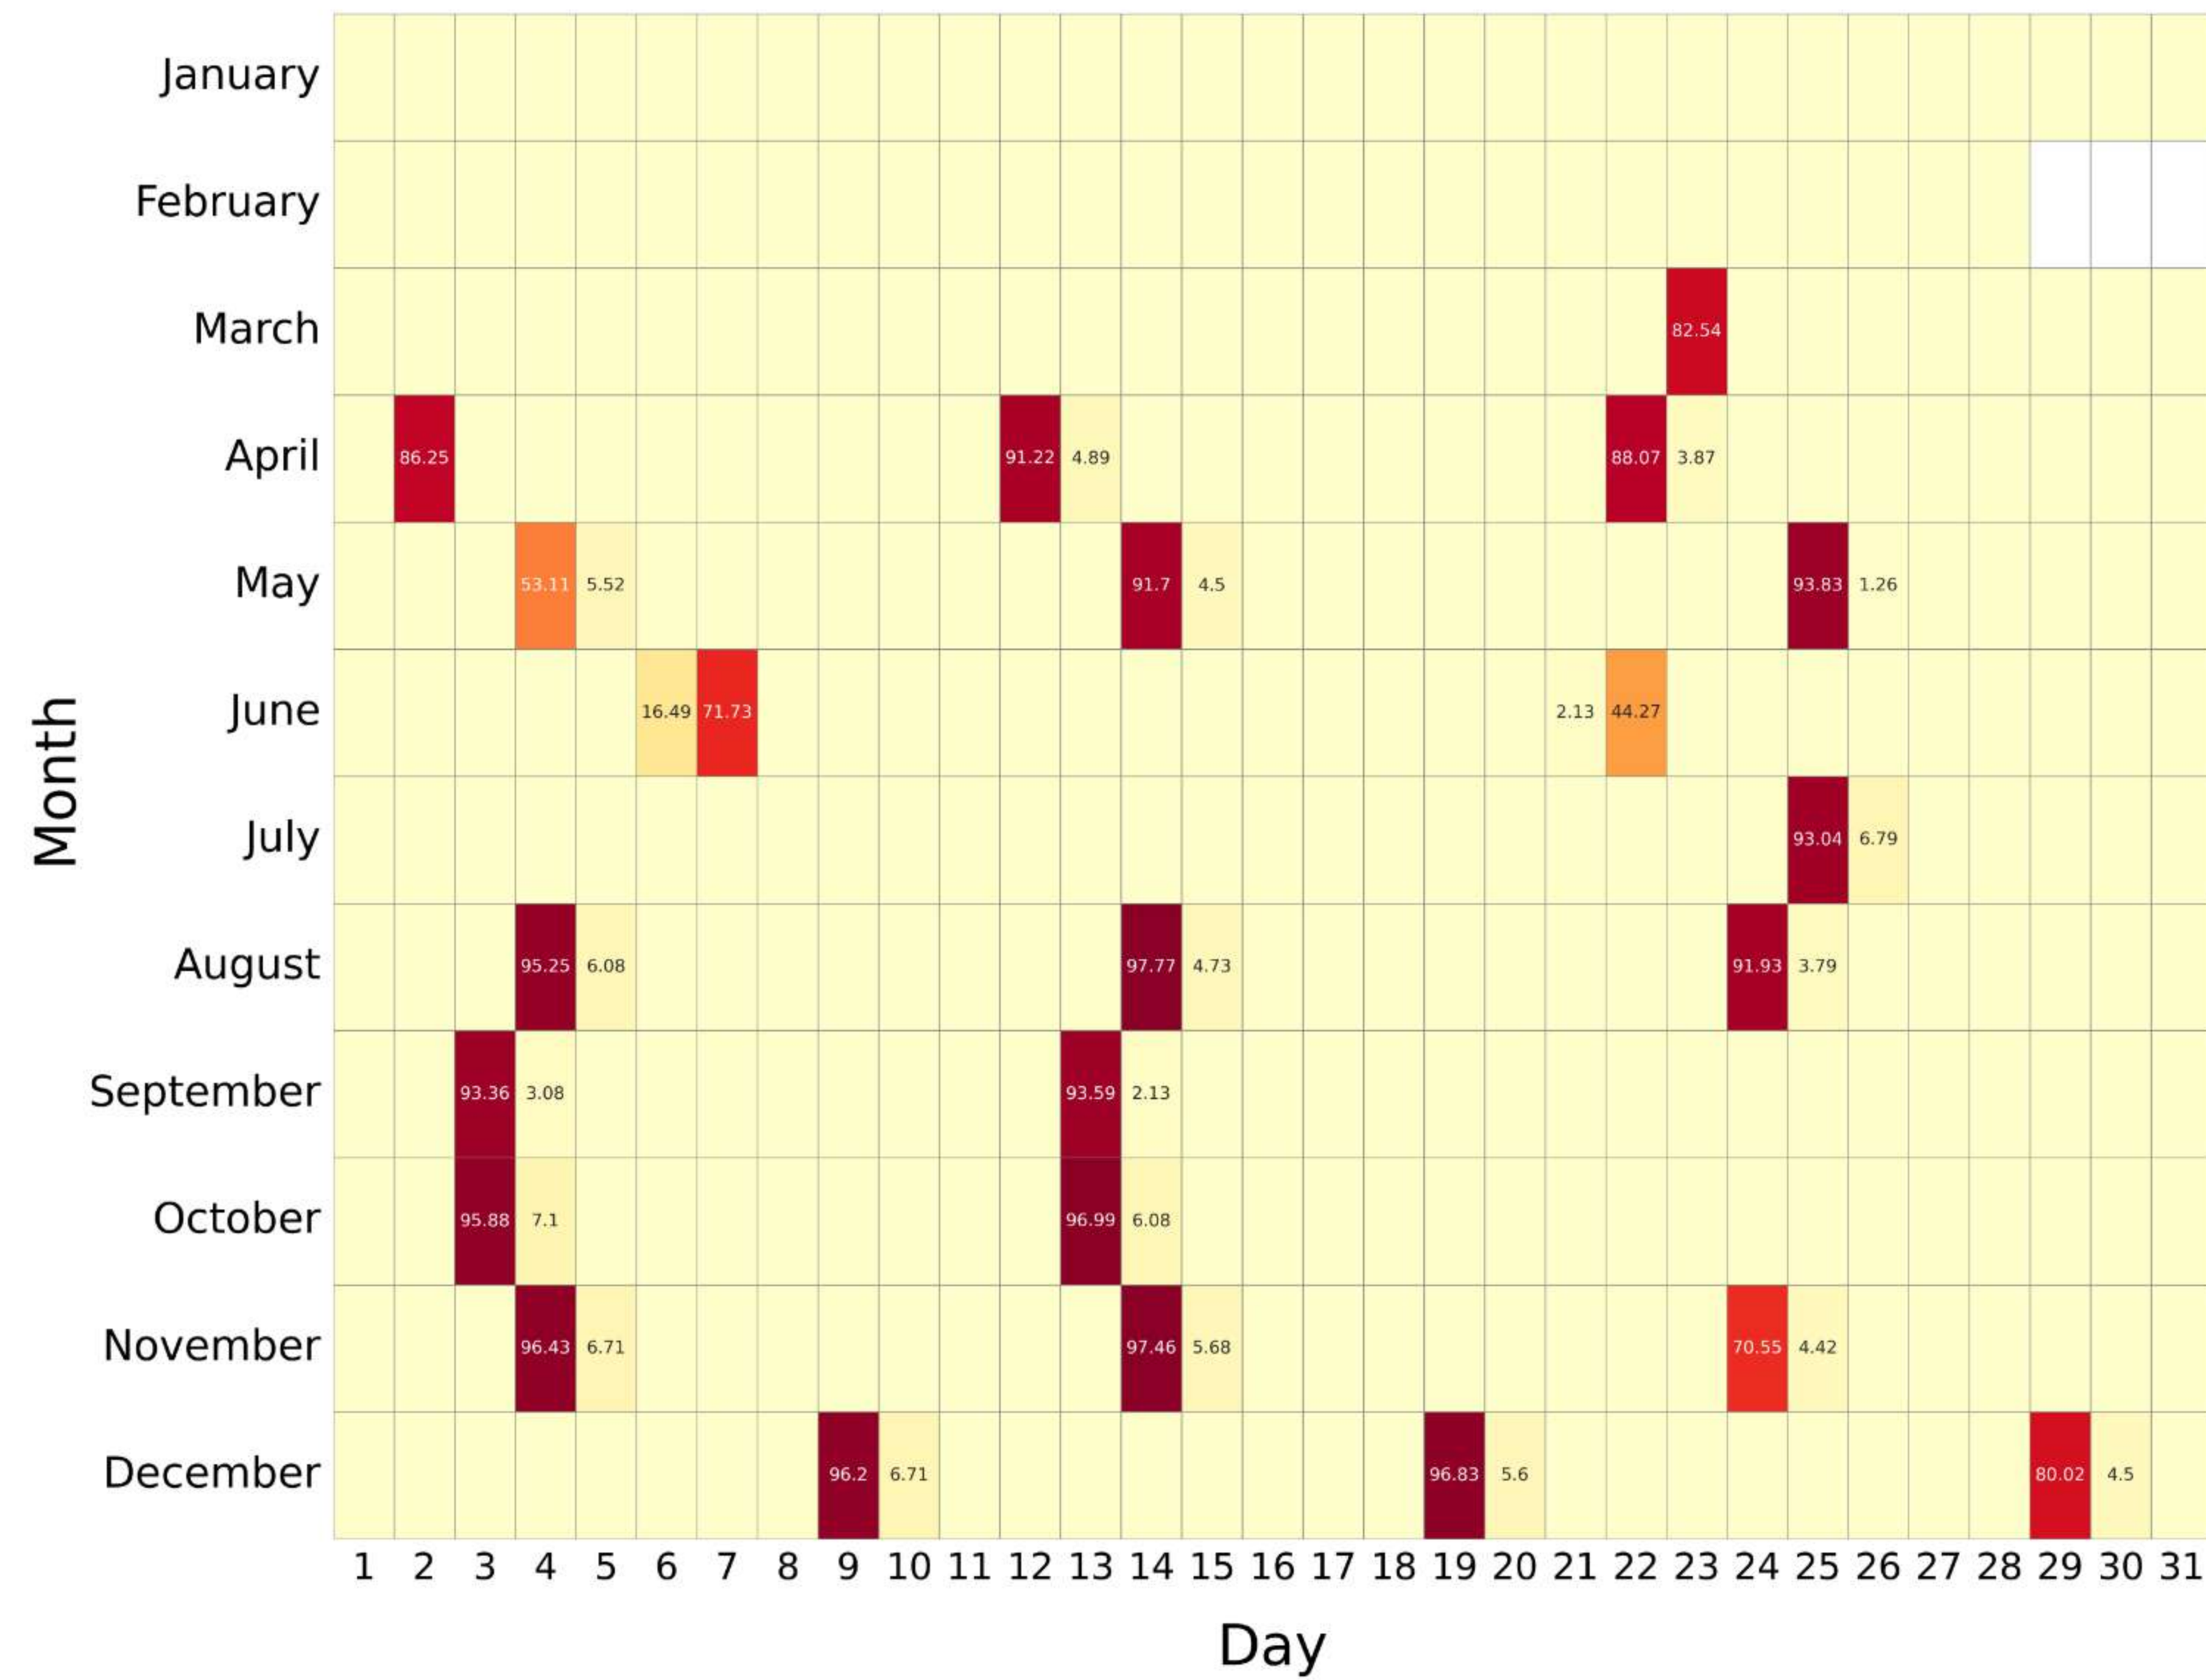

V5 REDUCED RESOLUTION (MIDDLE-ATMOSPHERE): 2005 - 2008

RR:V5 (Temperature) MA , year: 2005

RR:V5 (Temperature) MA , year: 2006

RR:V5 (Temperature) MA , year: 2007

RR:V5 (Temperature) MA , year: 2008

V5 REDUCED RESOLUTION (MIDDLE-ATMOSPHERE): 2009 - 2012

RR:V5 (Temperature) MA , year: 2009

RR:V5 (Temperature) MA , year: 2010

RR:V5 (Temperature) MA , year: 2011

RR:V5 (Temperature) MA , year: 2012