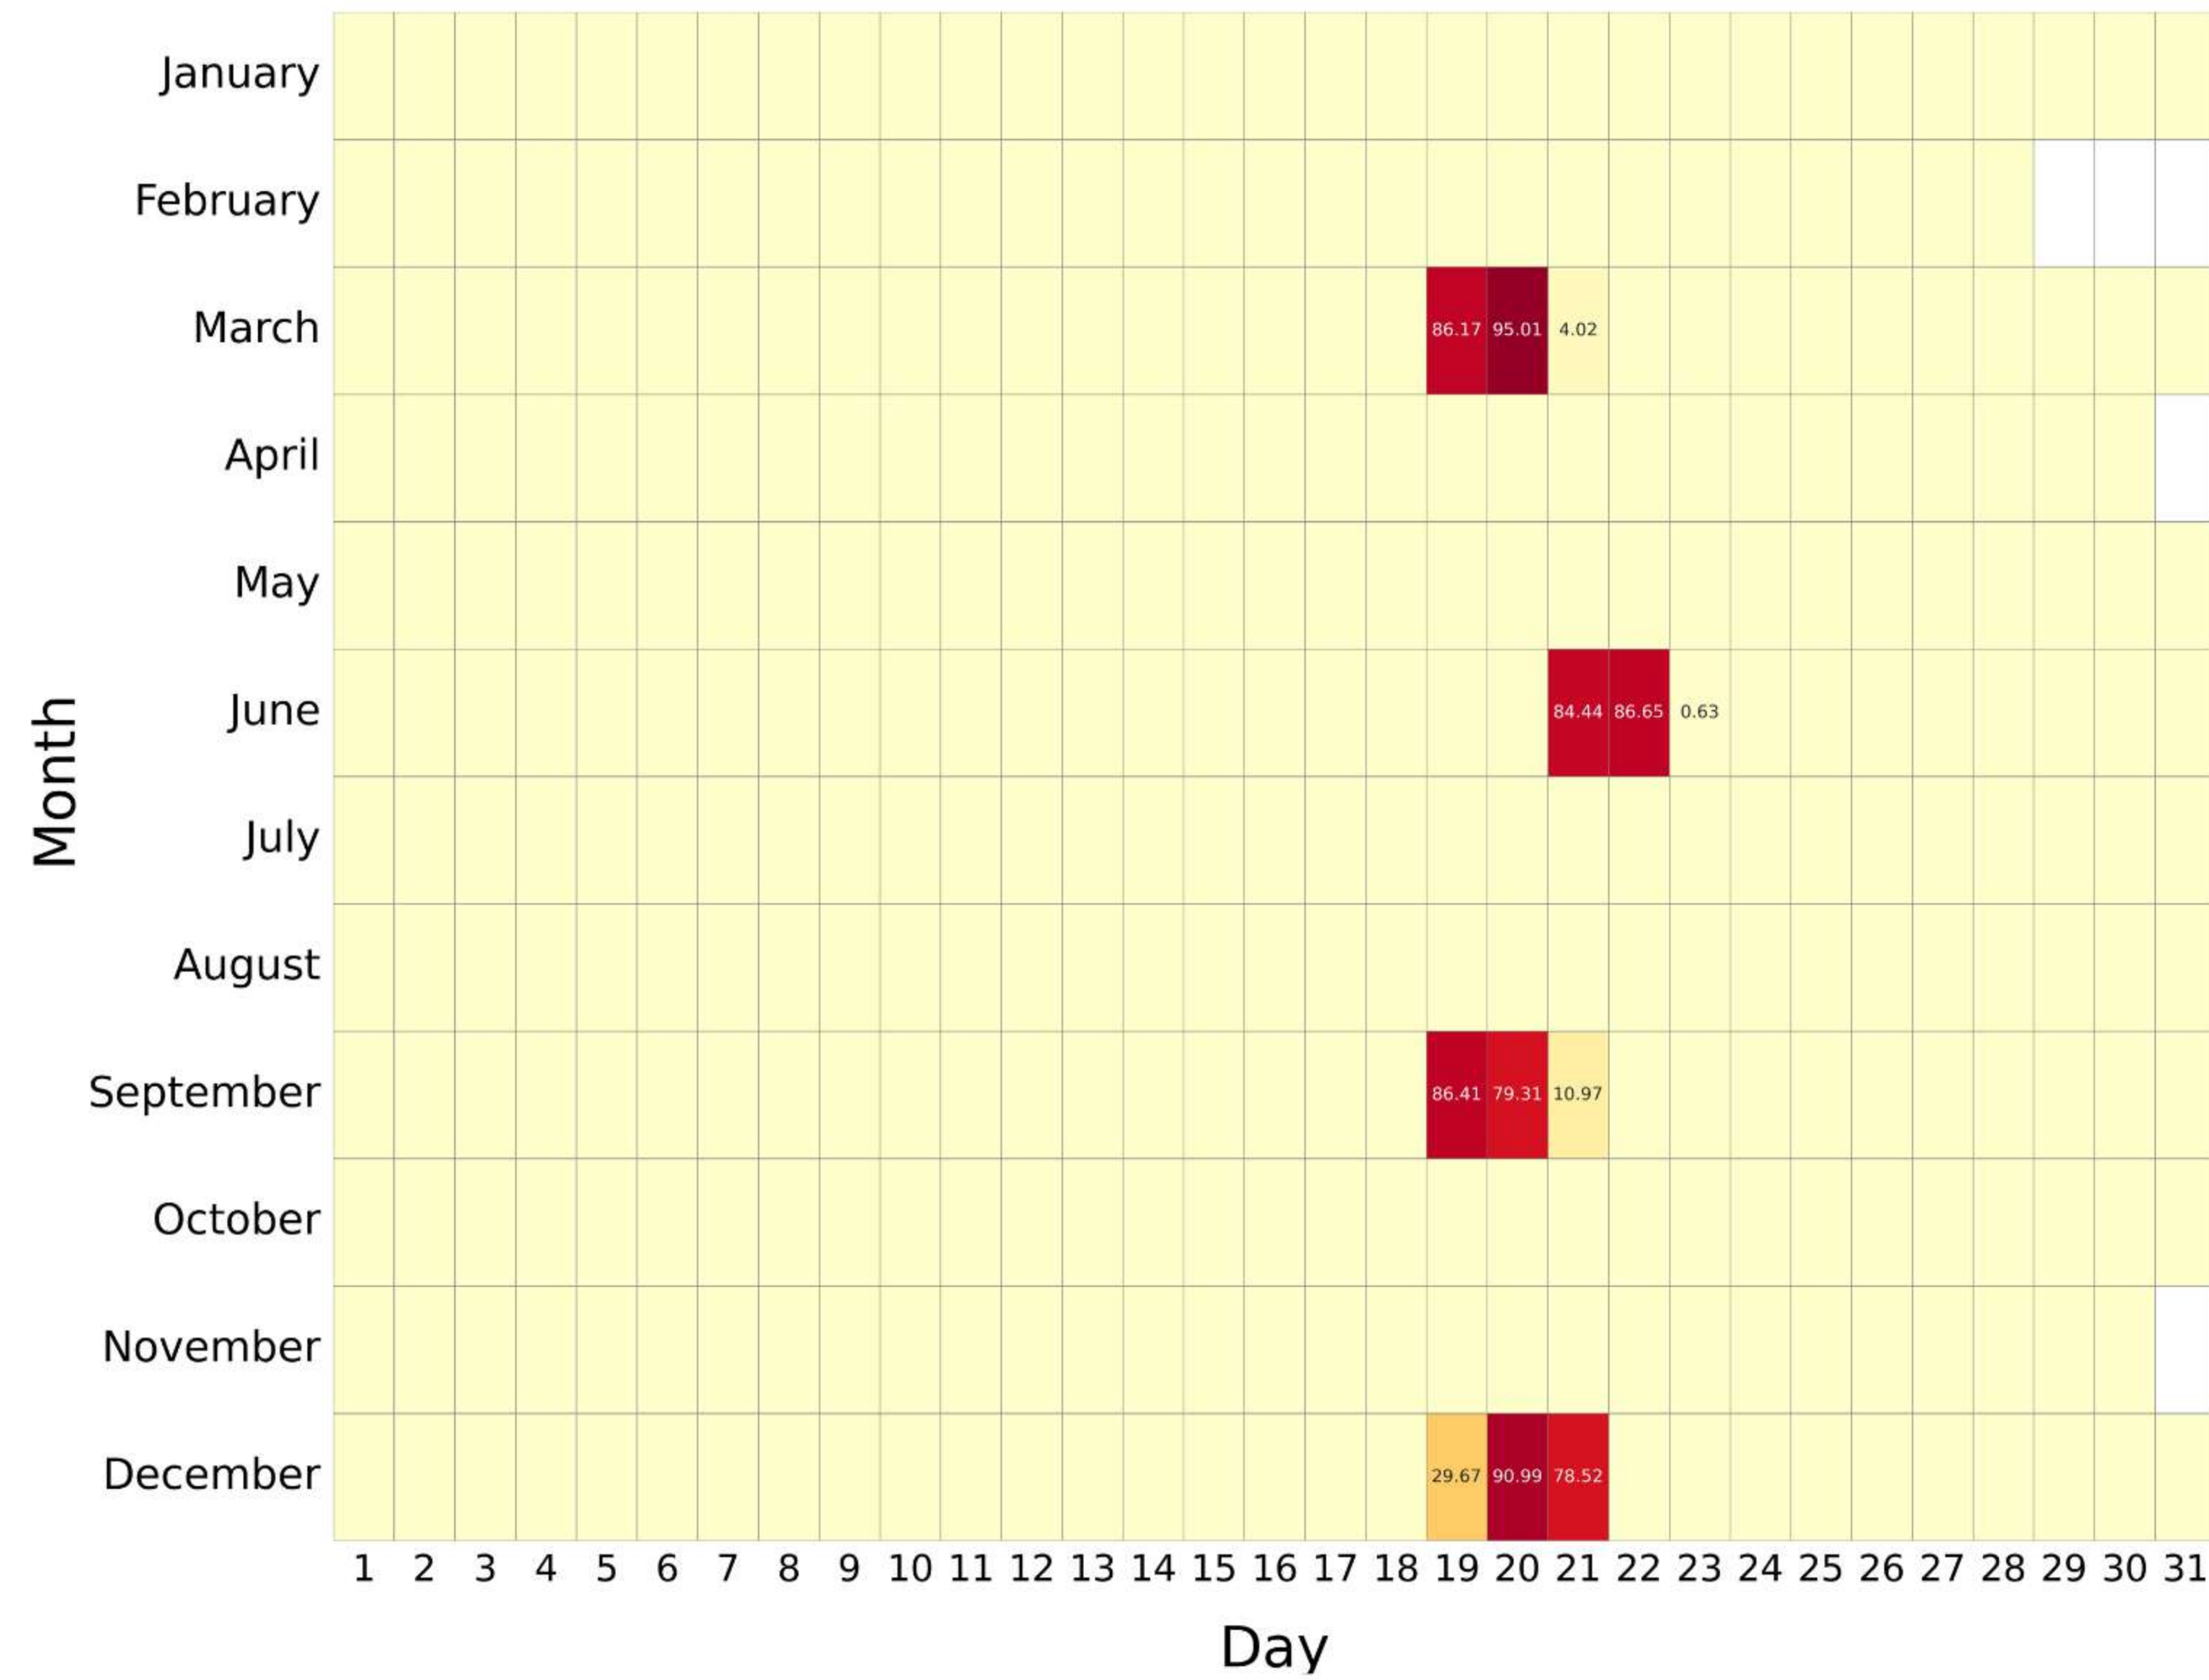

V5 REDUCED RESOLUTION (MIDDLE-ATMOSPHERE): 2005 - 2008

RR:V5 (Temperature) MA , year: 2005

RR:V5 (Temperature) MA , year: 2006

RR:V5 (Temperature) MA , year: 2007

RR:V5 (Temperature) MA , year: 2008

V5 REDUCED RESOLUTION (MIDDLE-ATMOSPHERE): 2009 - 2012

RR:V5 (Temperature) MA , year: 2009

RR:V5 (Temperature) MA , year: 2010

RR:V5 (Temperature) MA , year: 2011

RR:V5 (Temperature) MA , year: 2012