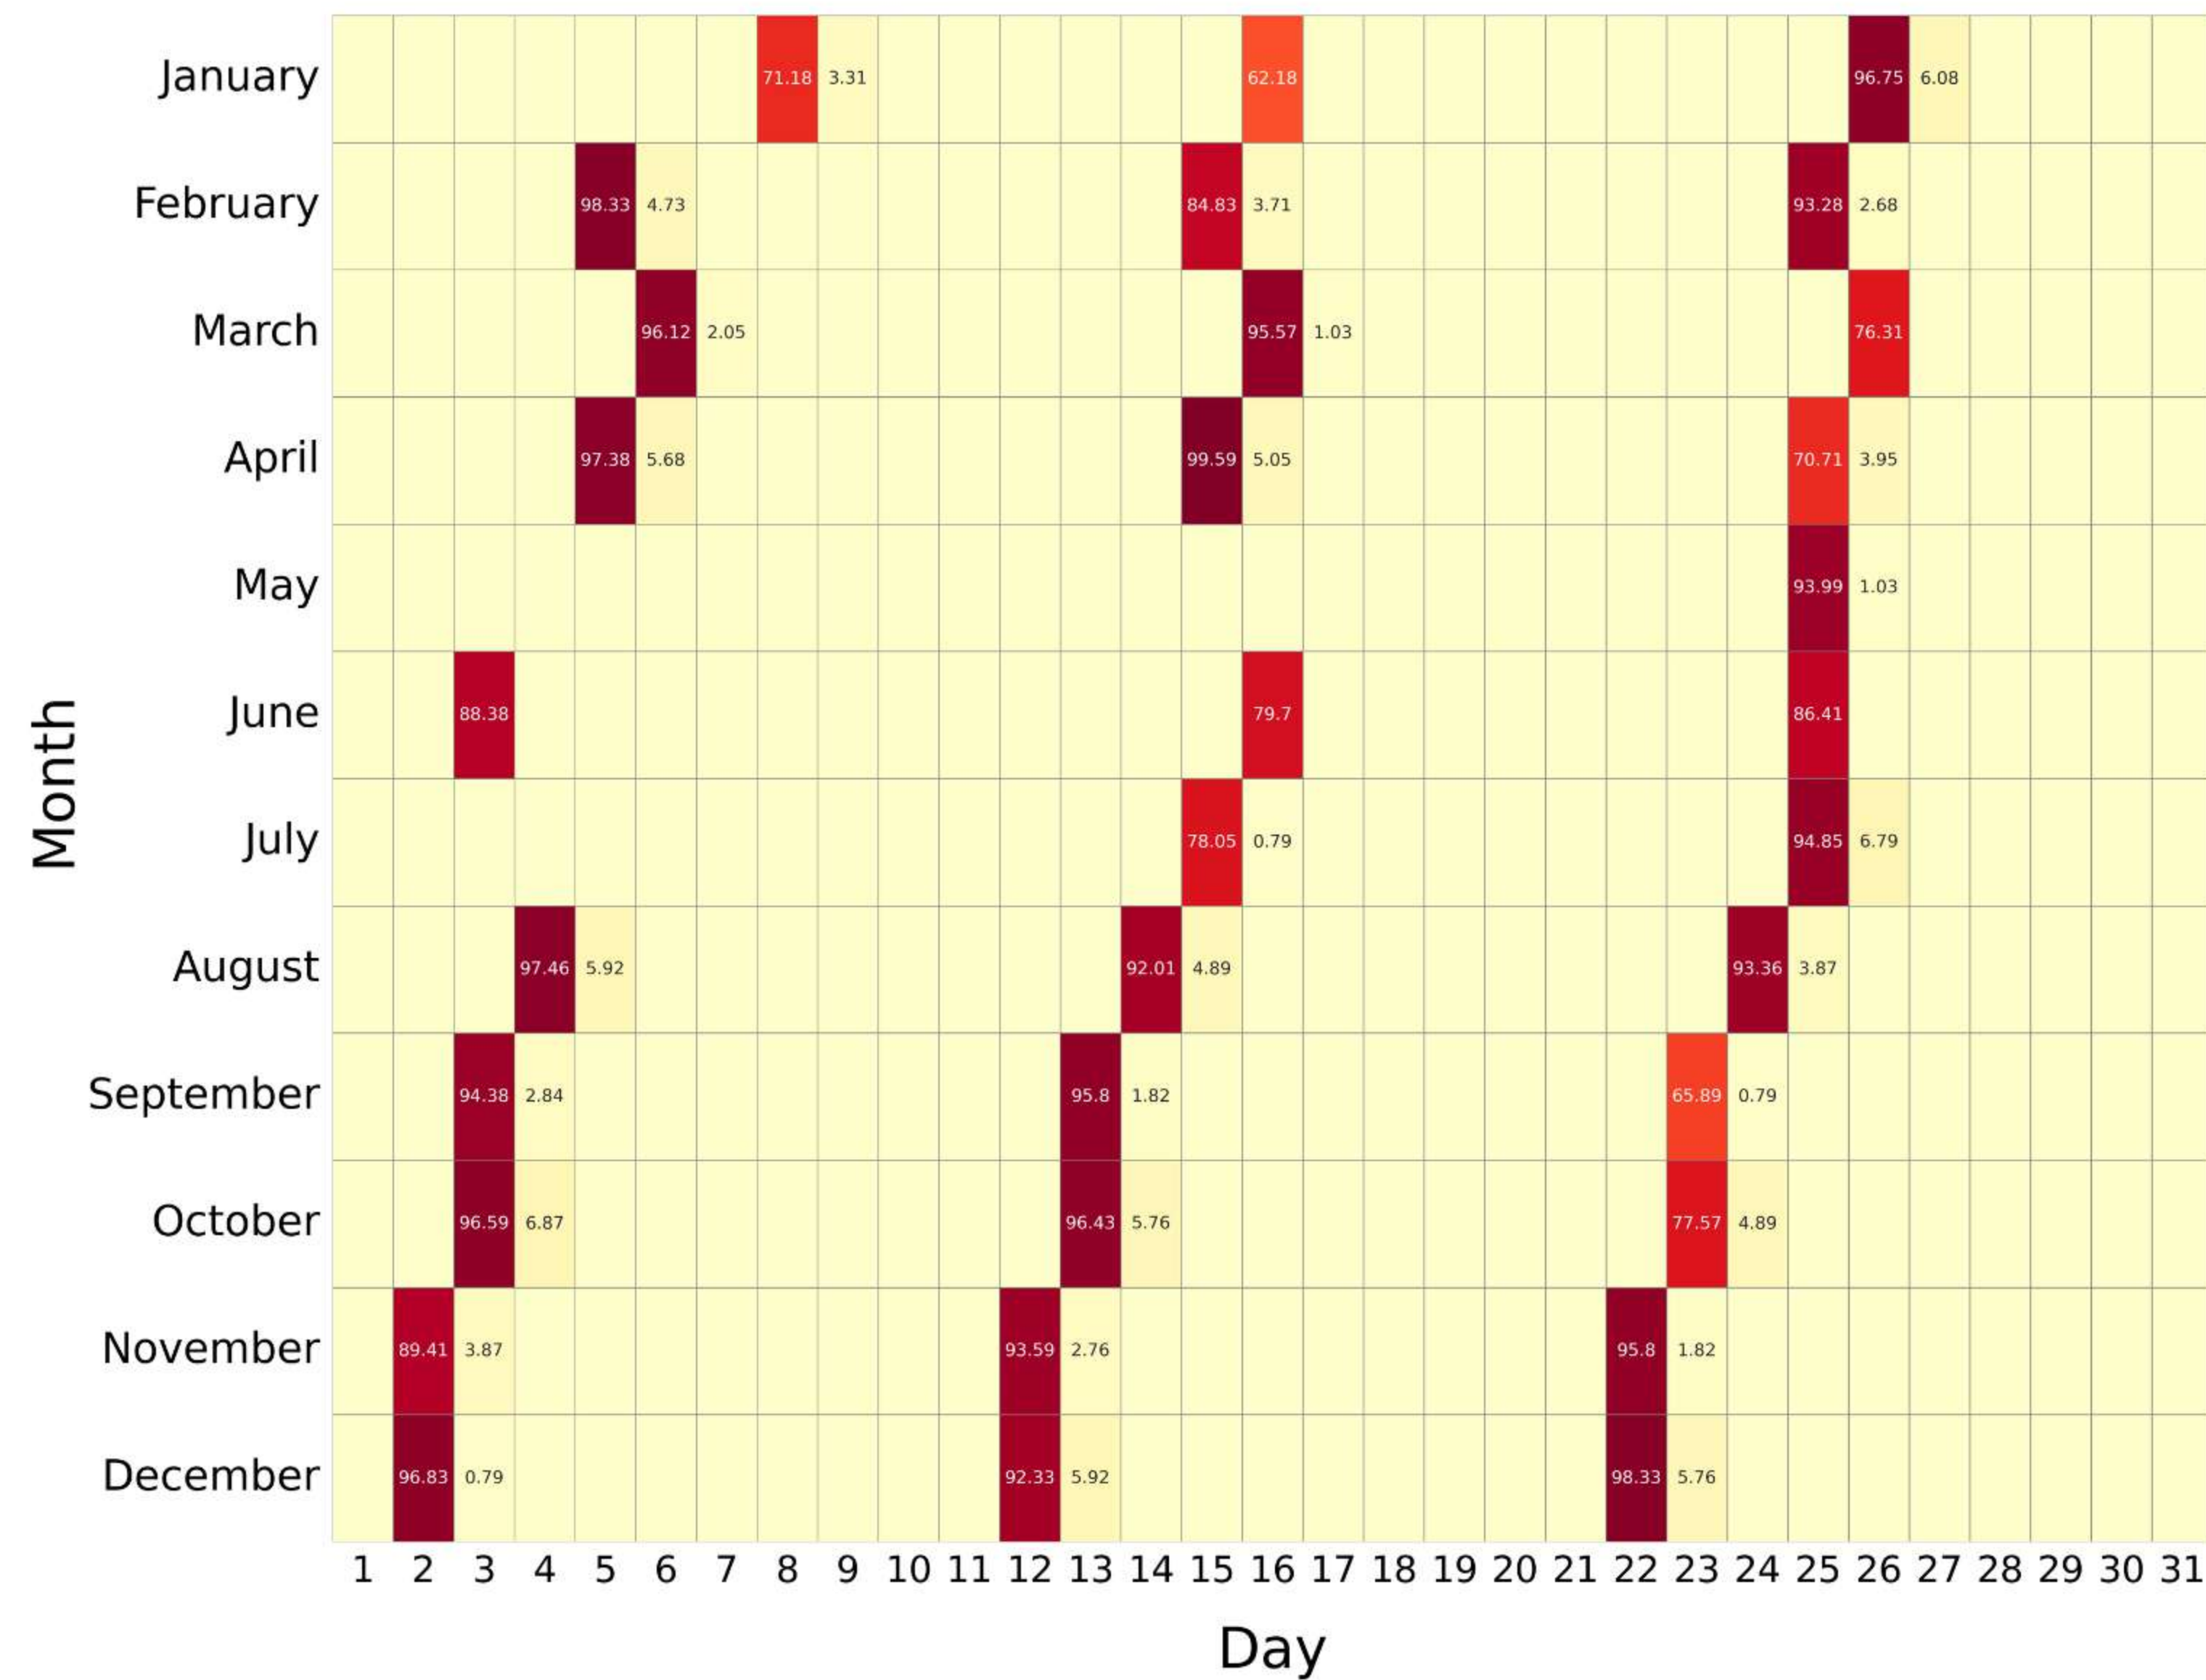

V5 REDUCED RESOLUTION (MIDDLE-ATMOSPHERE): 2005 - 2008

RR:V5 (Temperature) MA , year: 2005

RR:V5 (Temperature) MA , year: 2006

RR:V5 (Temperature) MA , year: 2007

RR:V5 (Temperature) MA , year: 2008

V5 REDUCED RESOLUTION (MIDDLE-ATMOSPHERE): 2009 - 2012

RR:V5 (Temperature) MA , year: 2009

RR:V5 (Temperature) MA , year: 2010

RR:V5 (Temperature) MA , year: 2011

RR:V5 (Temperature) MA , year: 2012