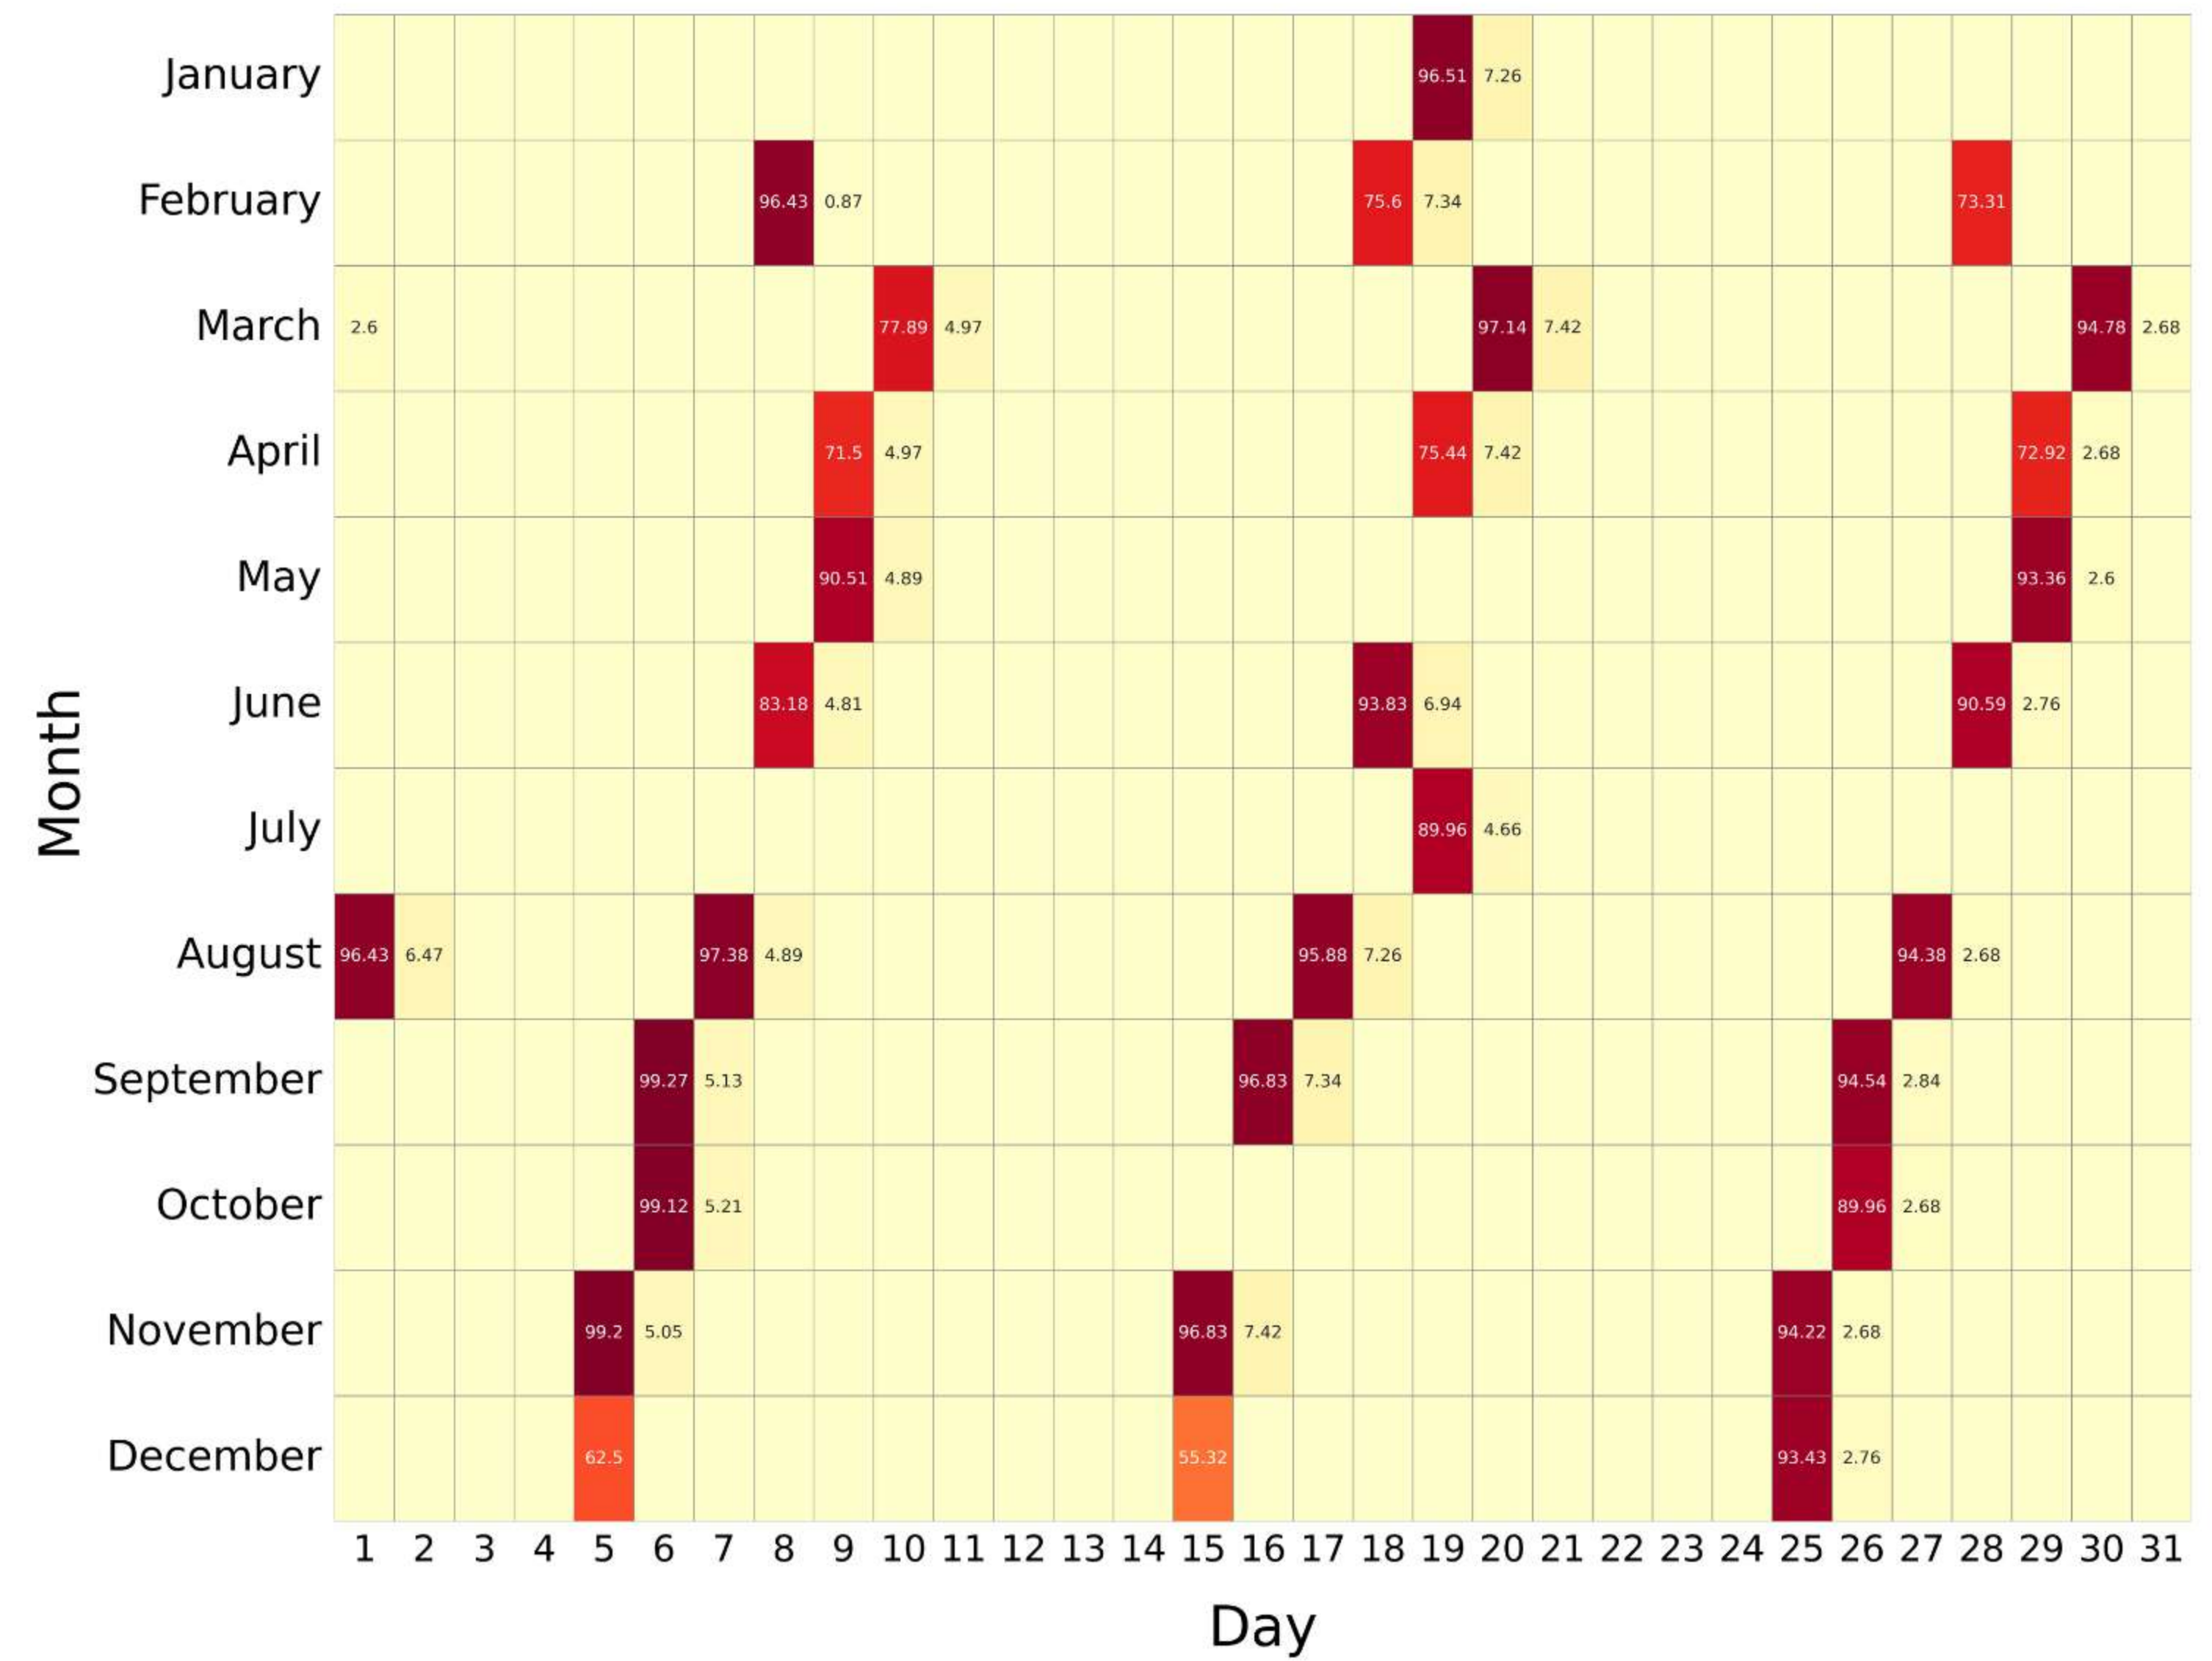

V5 REDUCED RESOLUTION (MIDDLE-ATMOSPHERE): 2005 - 2008

RR:V5 (Temperature) MA , year: 2005

RR:V5 (Temperature) MA , year: 2006

RR:V5 (Temperature) MA , year: 2007

RR:V5 (Temperature) MA , year: 2008

V5 REDUCED RESOLUTION (MIDDLE-ATMOSPHERE): 2009 - 2012

RR:V5 (Temperature) MA , year: 2009

RR:V5 (Temperature) MA , year: 2010

RR:V5 (Temperature) MA , year: 2011

RR:V5 (Temperature) MA , year: 2012