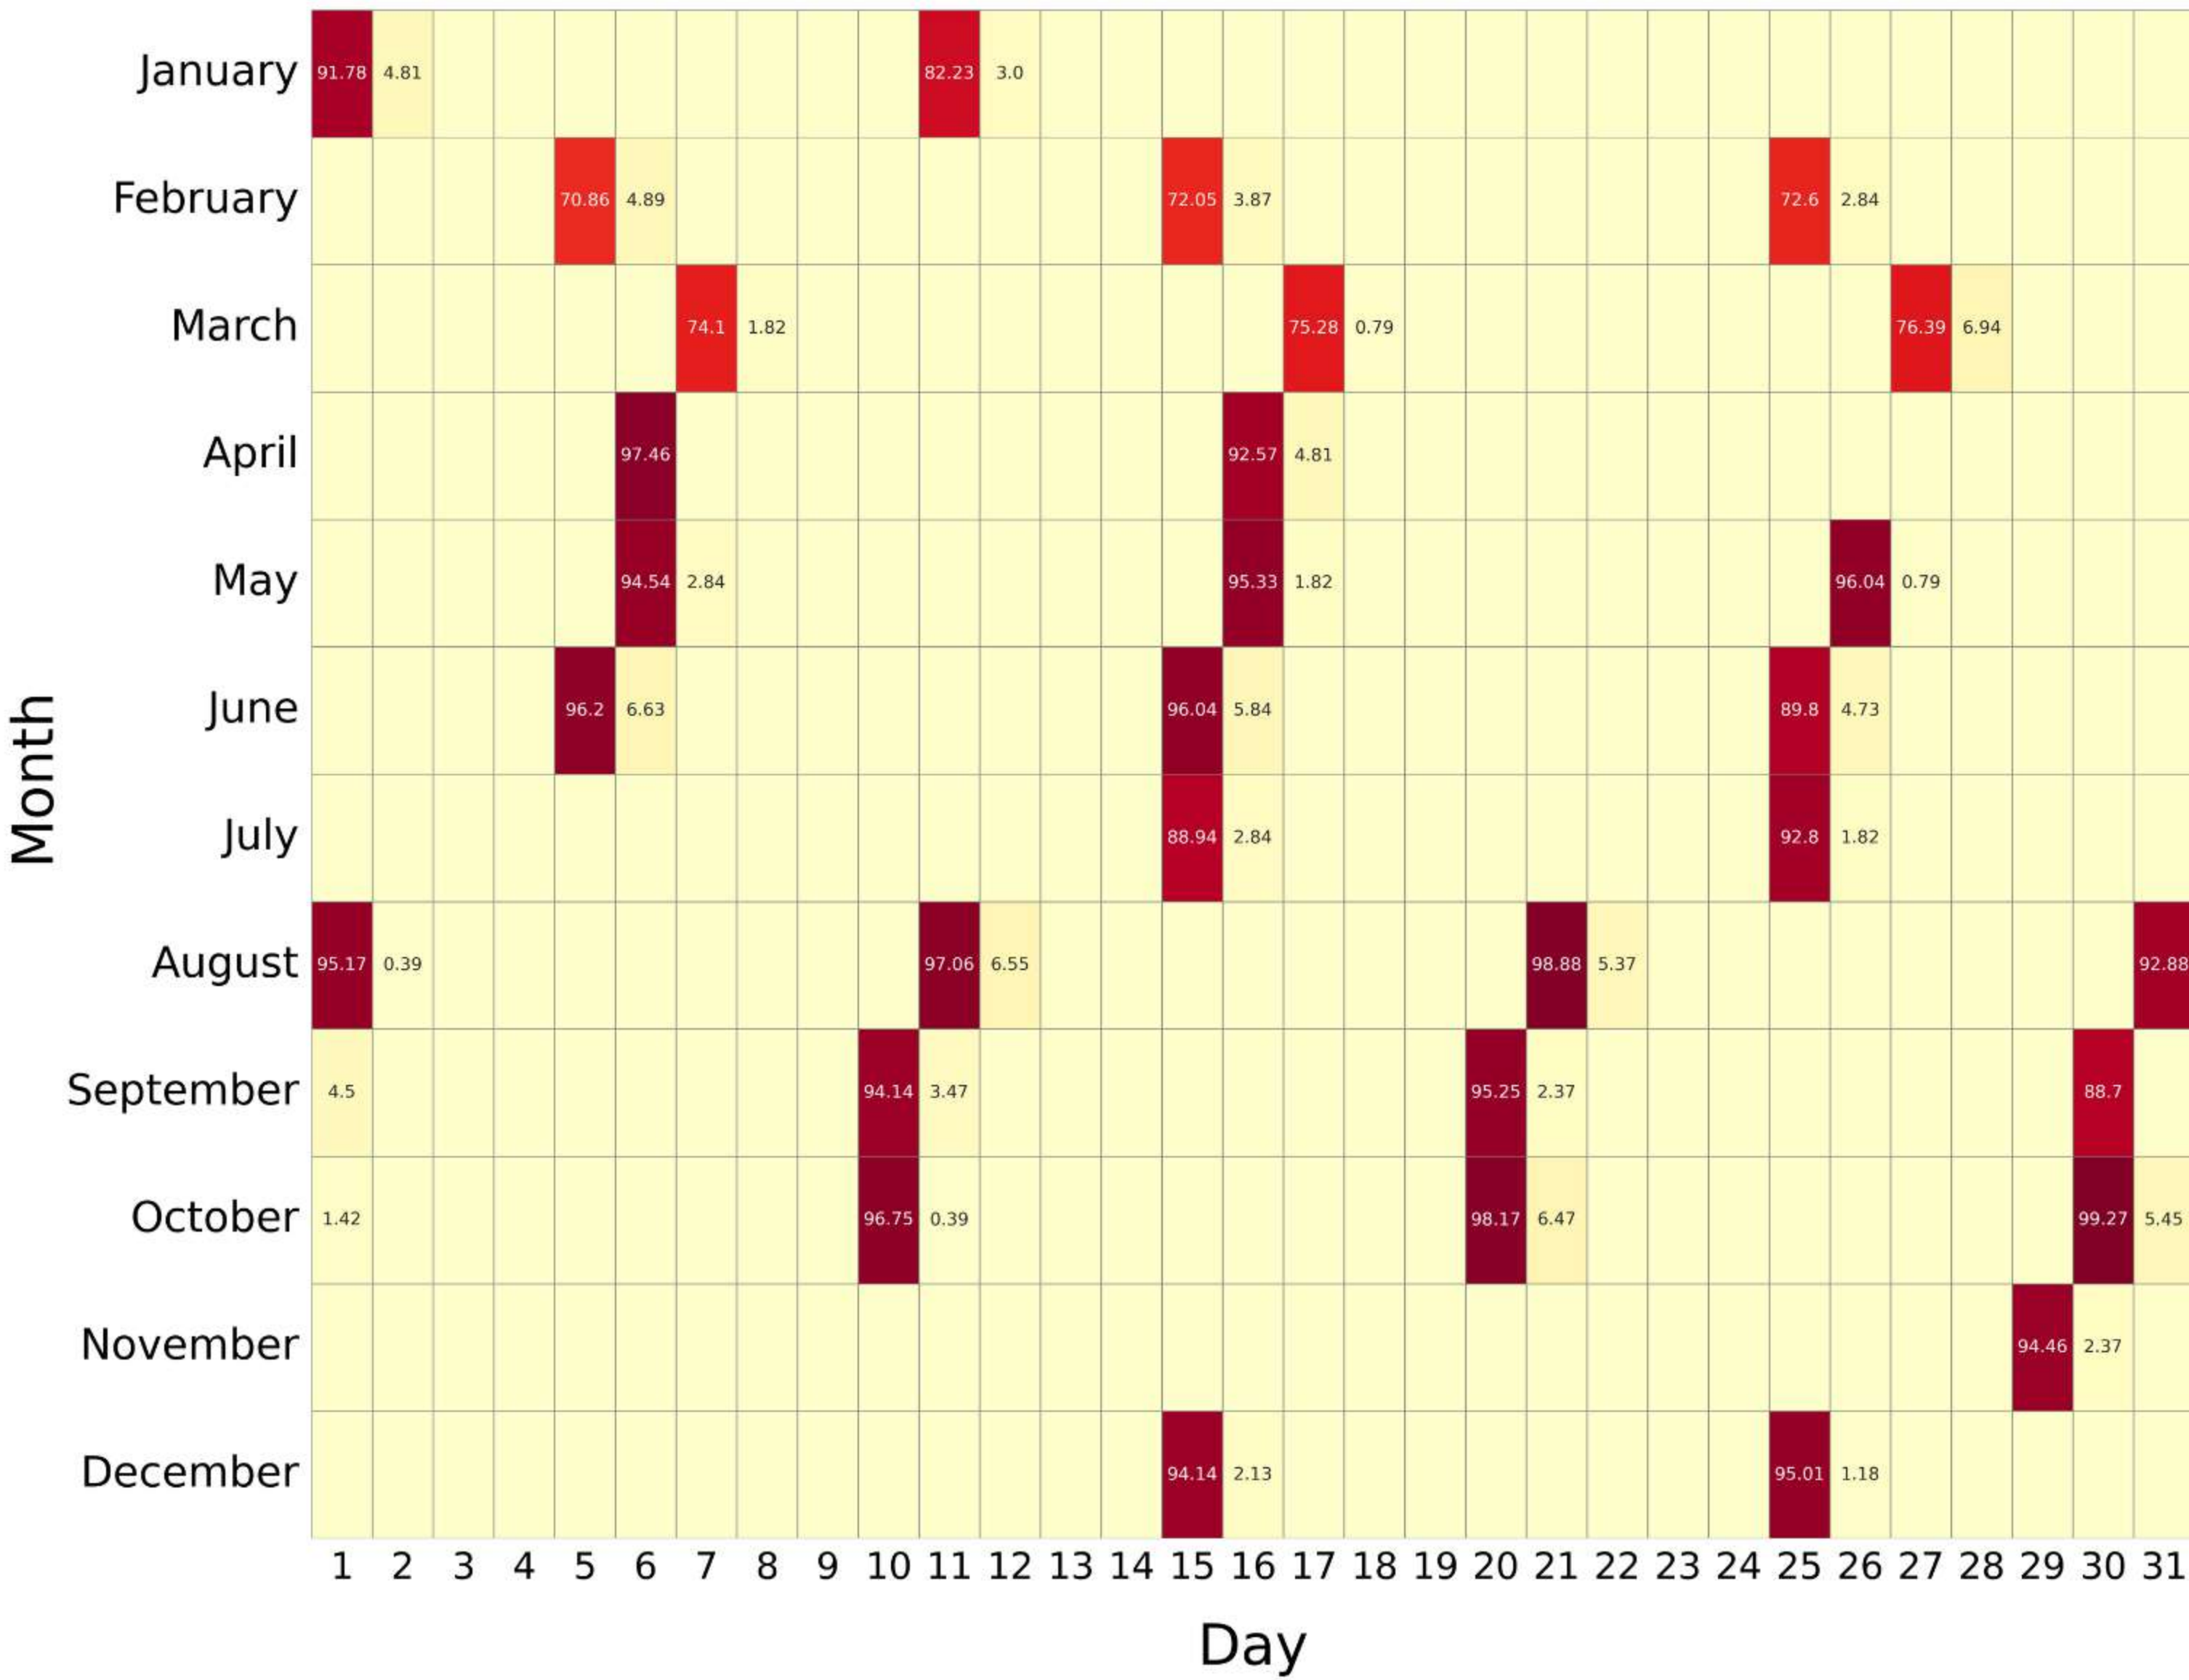

V5 REDUCED RESOLUTION (MIDDLE-ATMOSPHERE): 2005 - 2008

RR:V5 (Temperature) MA , year: 2005

RR:V5 (Temperature) MA , year: 2006

RR:V5 (Temperature) MA , year: 2007

RR:V5 (Temperature) MA , year: 2008

V5 REDUCED RESOLUTION (MIDDLE-ATMOSPHERE): 2009 - 2012

RR:V5 (Temperature) MA , year: 2009

RR:V5 (Temperature) MA , year: 2010

RR:V5 (Temperature) MA , year: 2011

RR:V5 (Temperature) MA , year: 2012