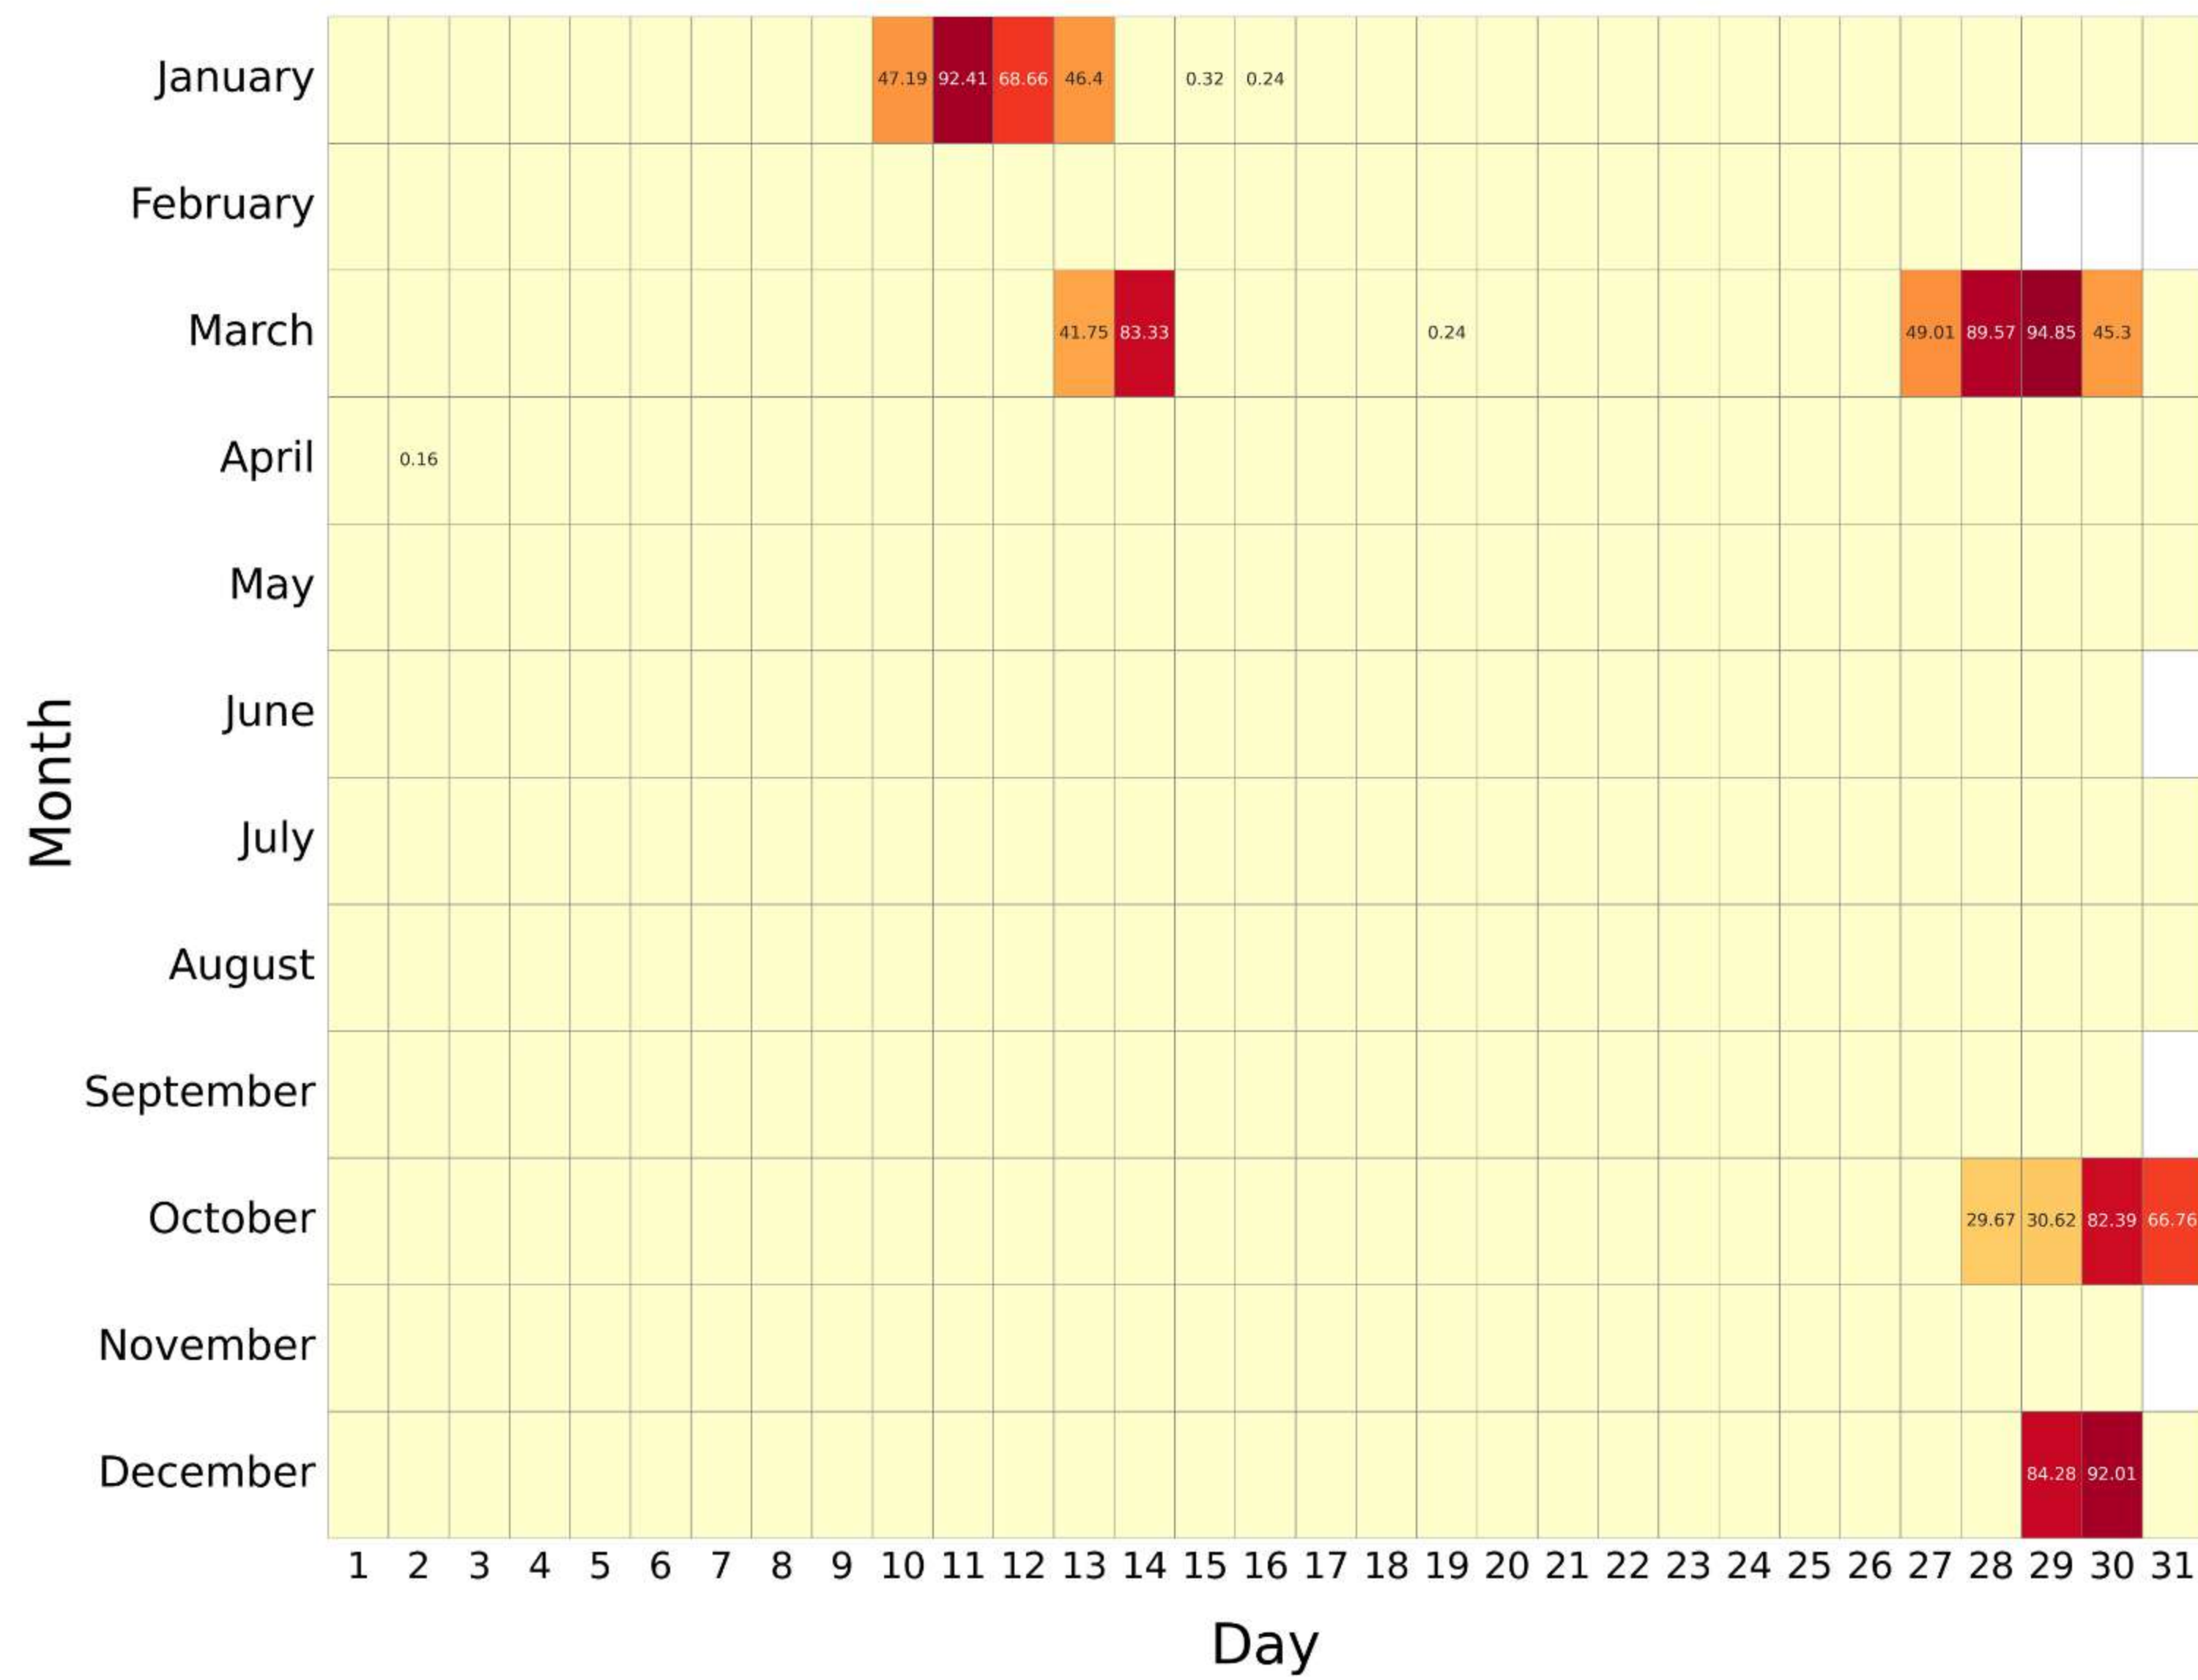

V5 REDUCED RESOLUTION (MIDDLE-ATMOSPHERE): 2005 - 2008

RR:V5 (Temperature) MA , year: 2005

RR:V5 (Temperature) MA , year: 2006

RR:V5 (Temperature) MA , year: 2007

RR:V5 (Temperature) MA , year: 2008

V5 REDUCED RESOLUTION (MIDDLE-ATMOSPHERE): 2009 - 2012

RR:V5 (Temperature) MA , year: 2009

RR:V5 (Temperature) MA , year: 2010

RR:V5 (Temperature) MA , year: 2011

RR:V5 (Temperature) MA , year: 2012