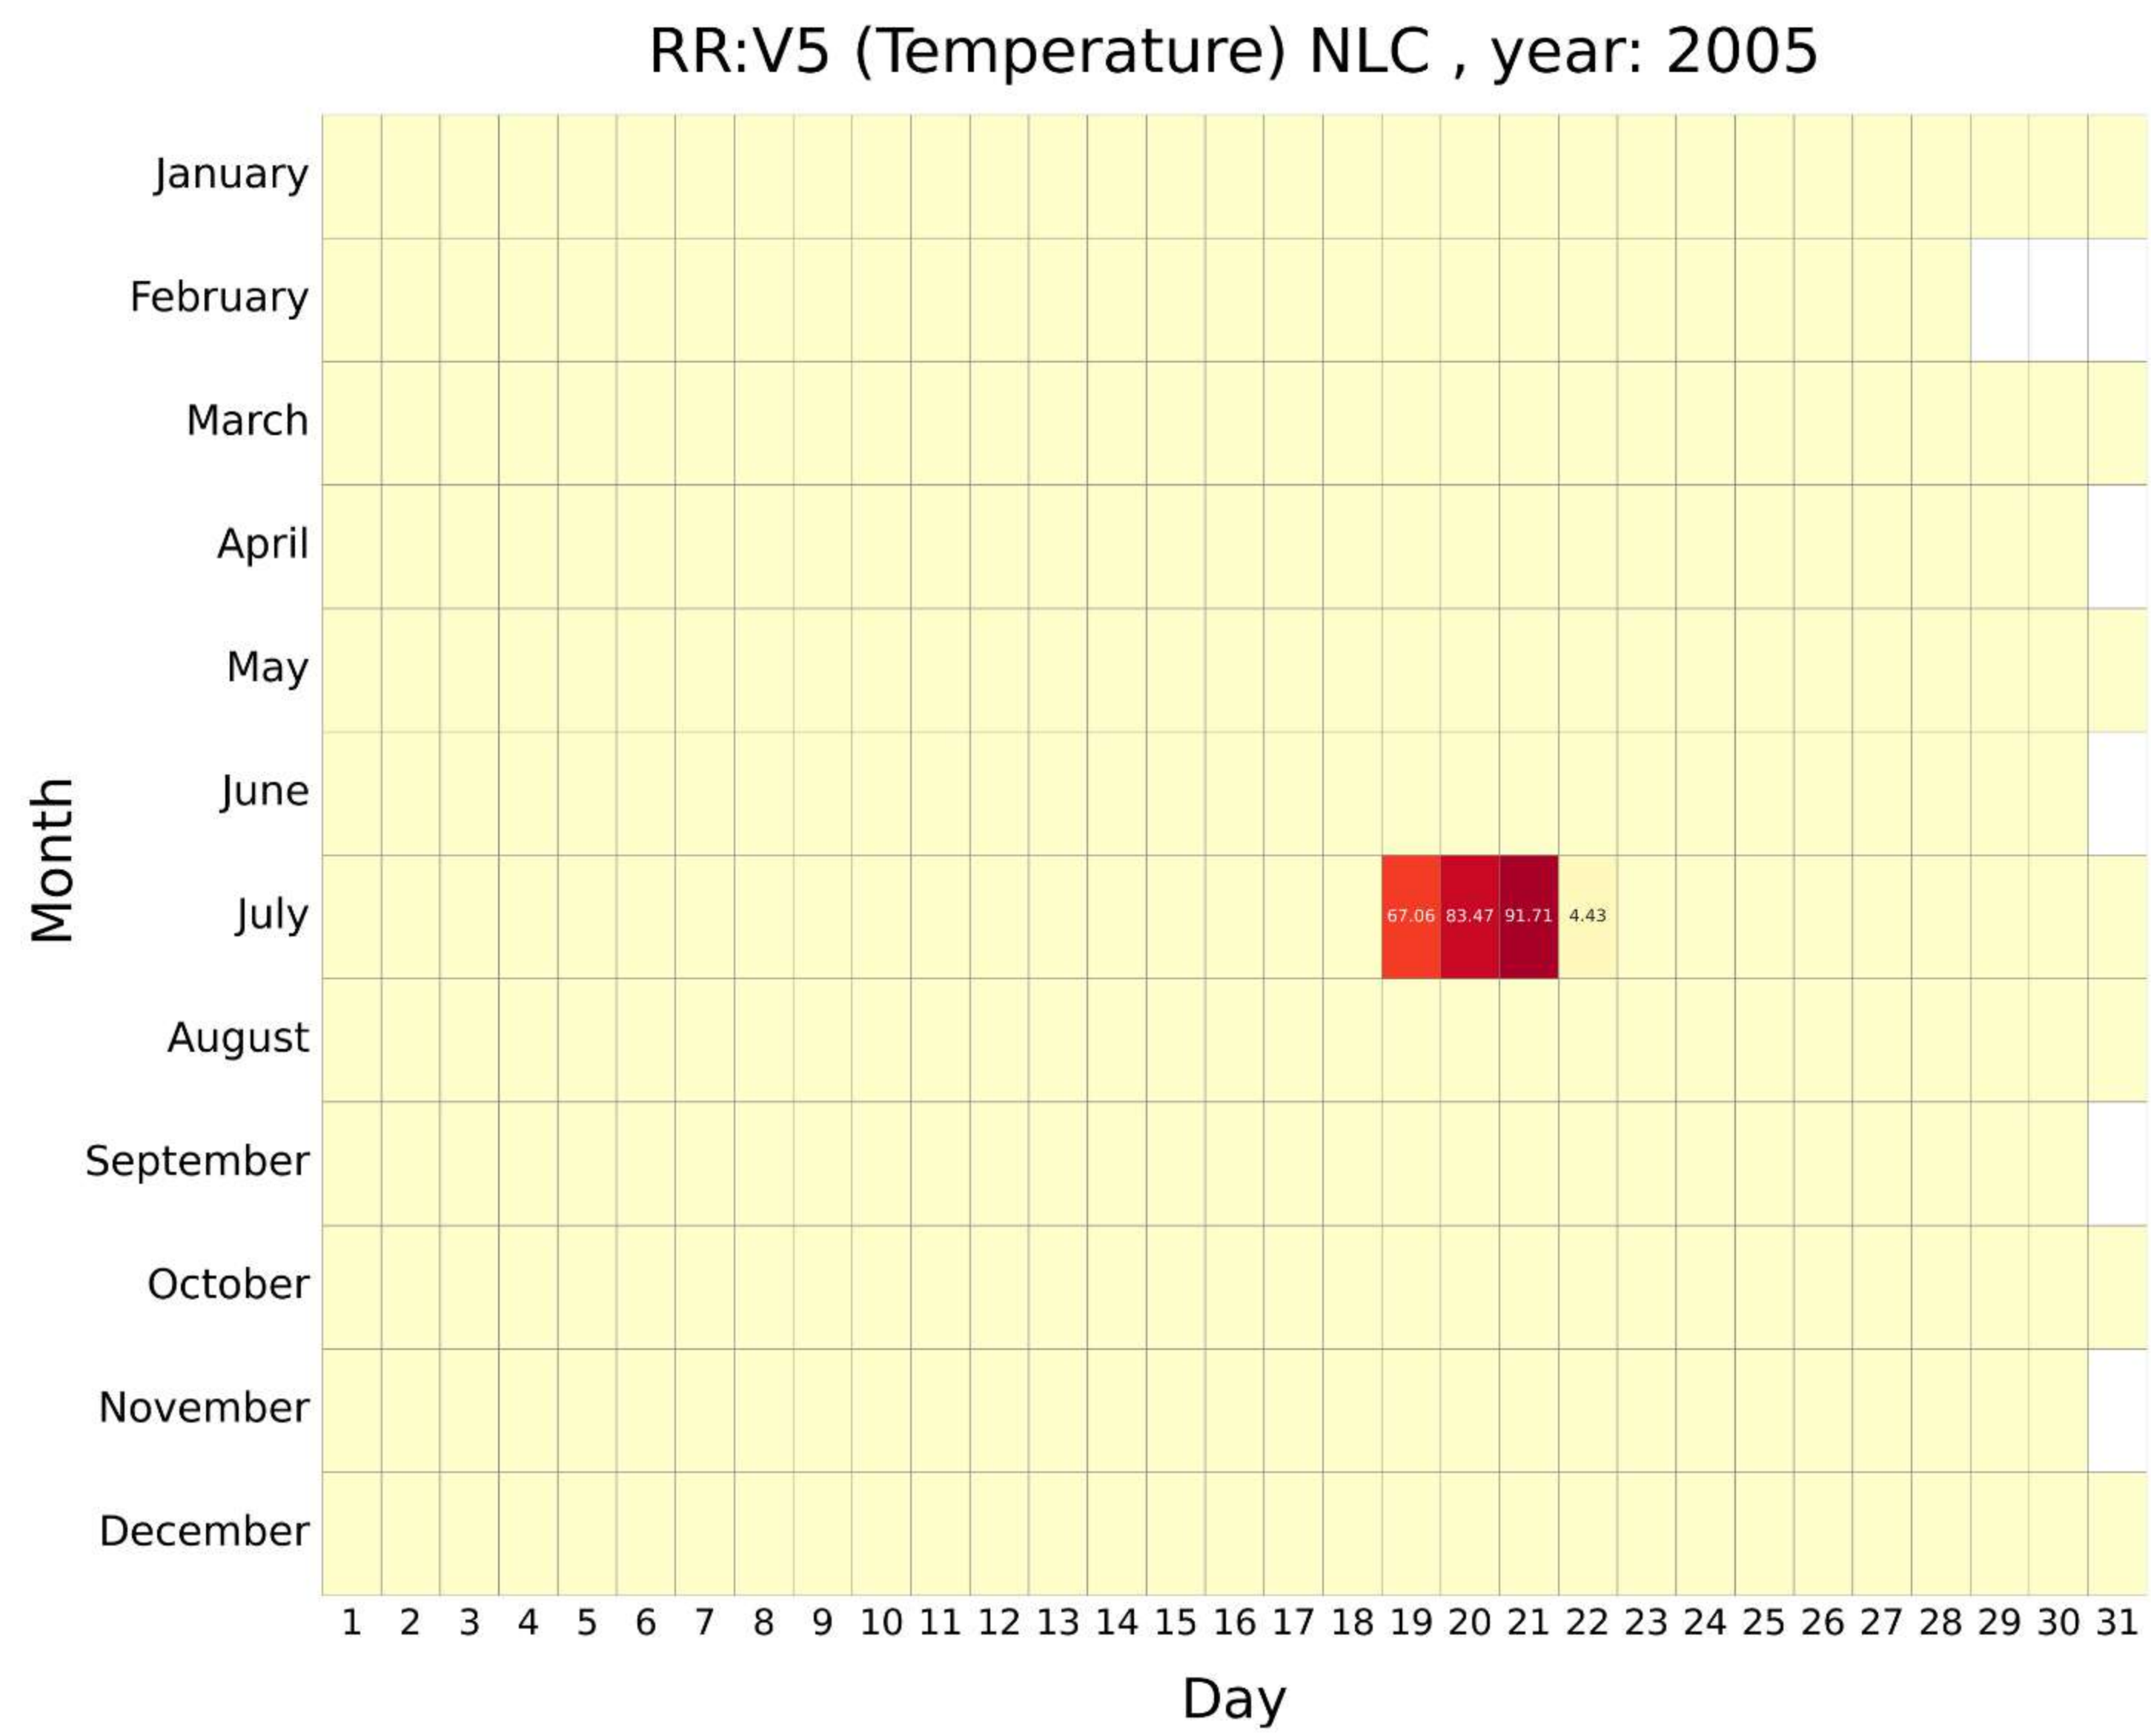

# V5 REDUCED RESOLUTION (NOCTILUCENT CLOUD): 2005 - 2008

# V5 REDUCED RESOLUTION (NOCTILUCENT CLOUD): 2009 - 2012

RR:V5 (Temperature) NLC , year: 2009

RR:V5 (Temperature) NLC , year: 2010

RR:V5 (Temperature) NLC , year: 2011

RR:V5 (Temperature) NLC , year: 2012