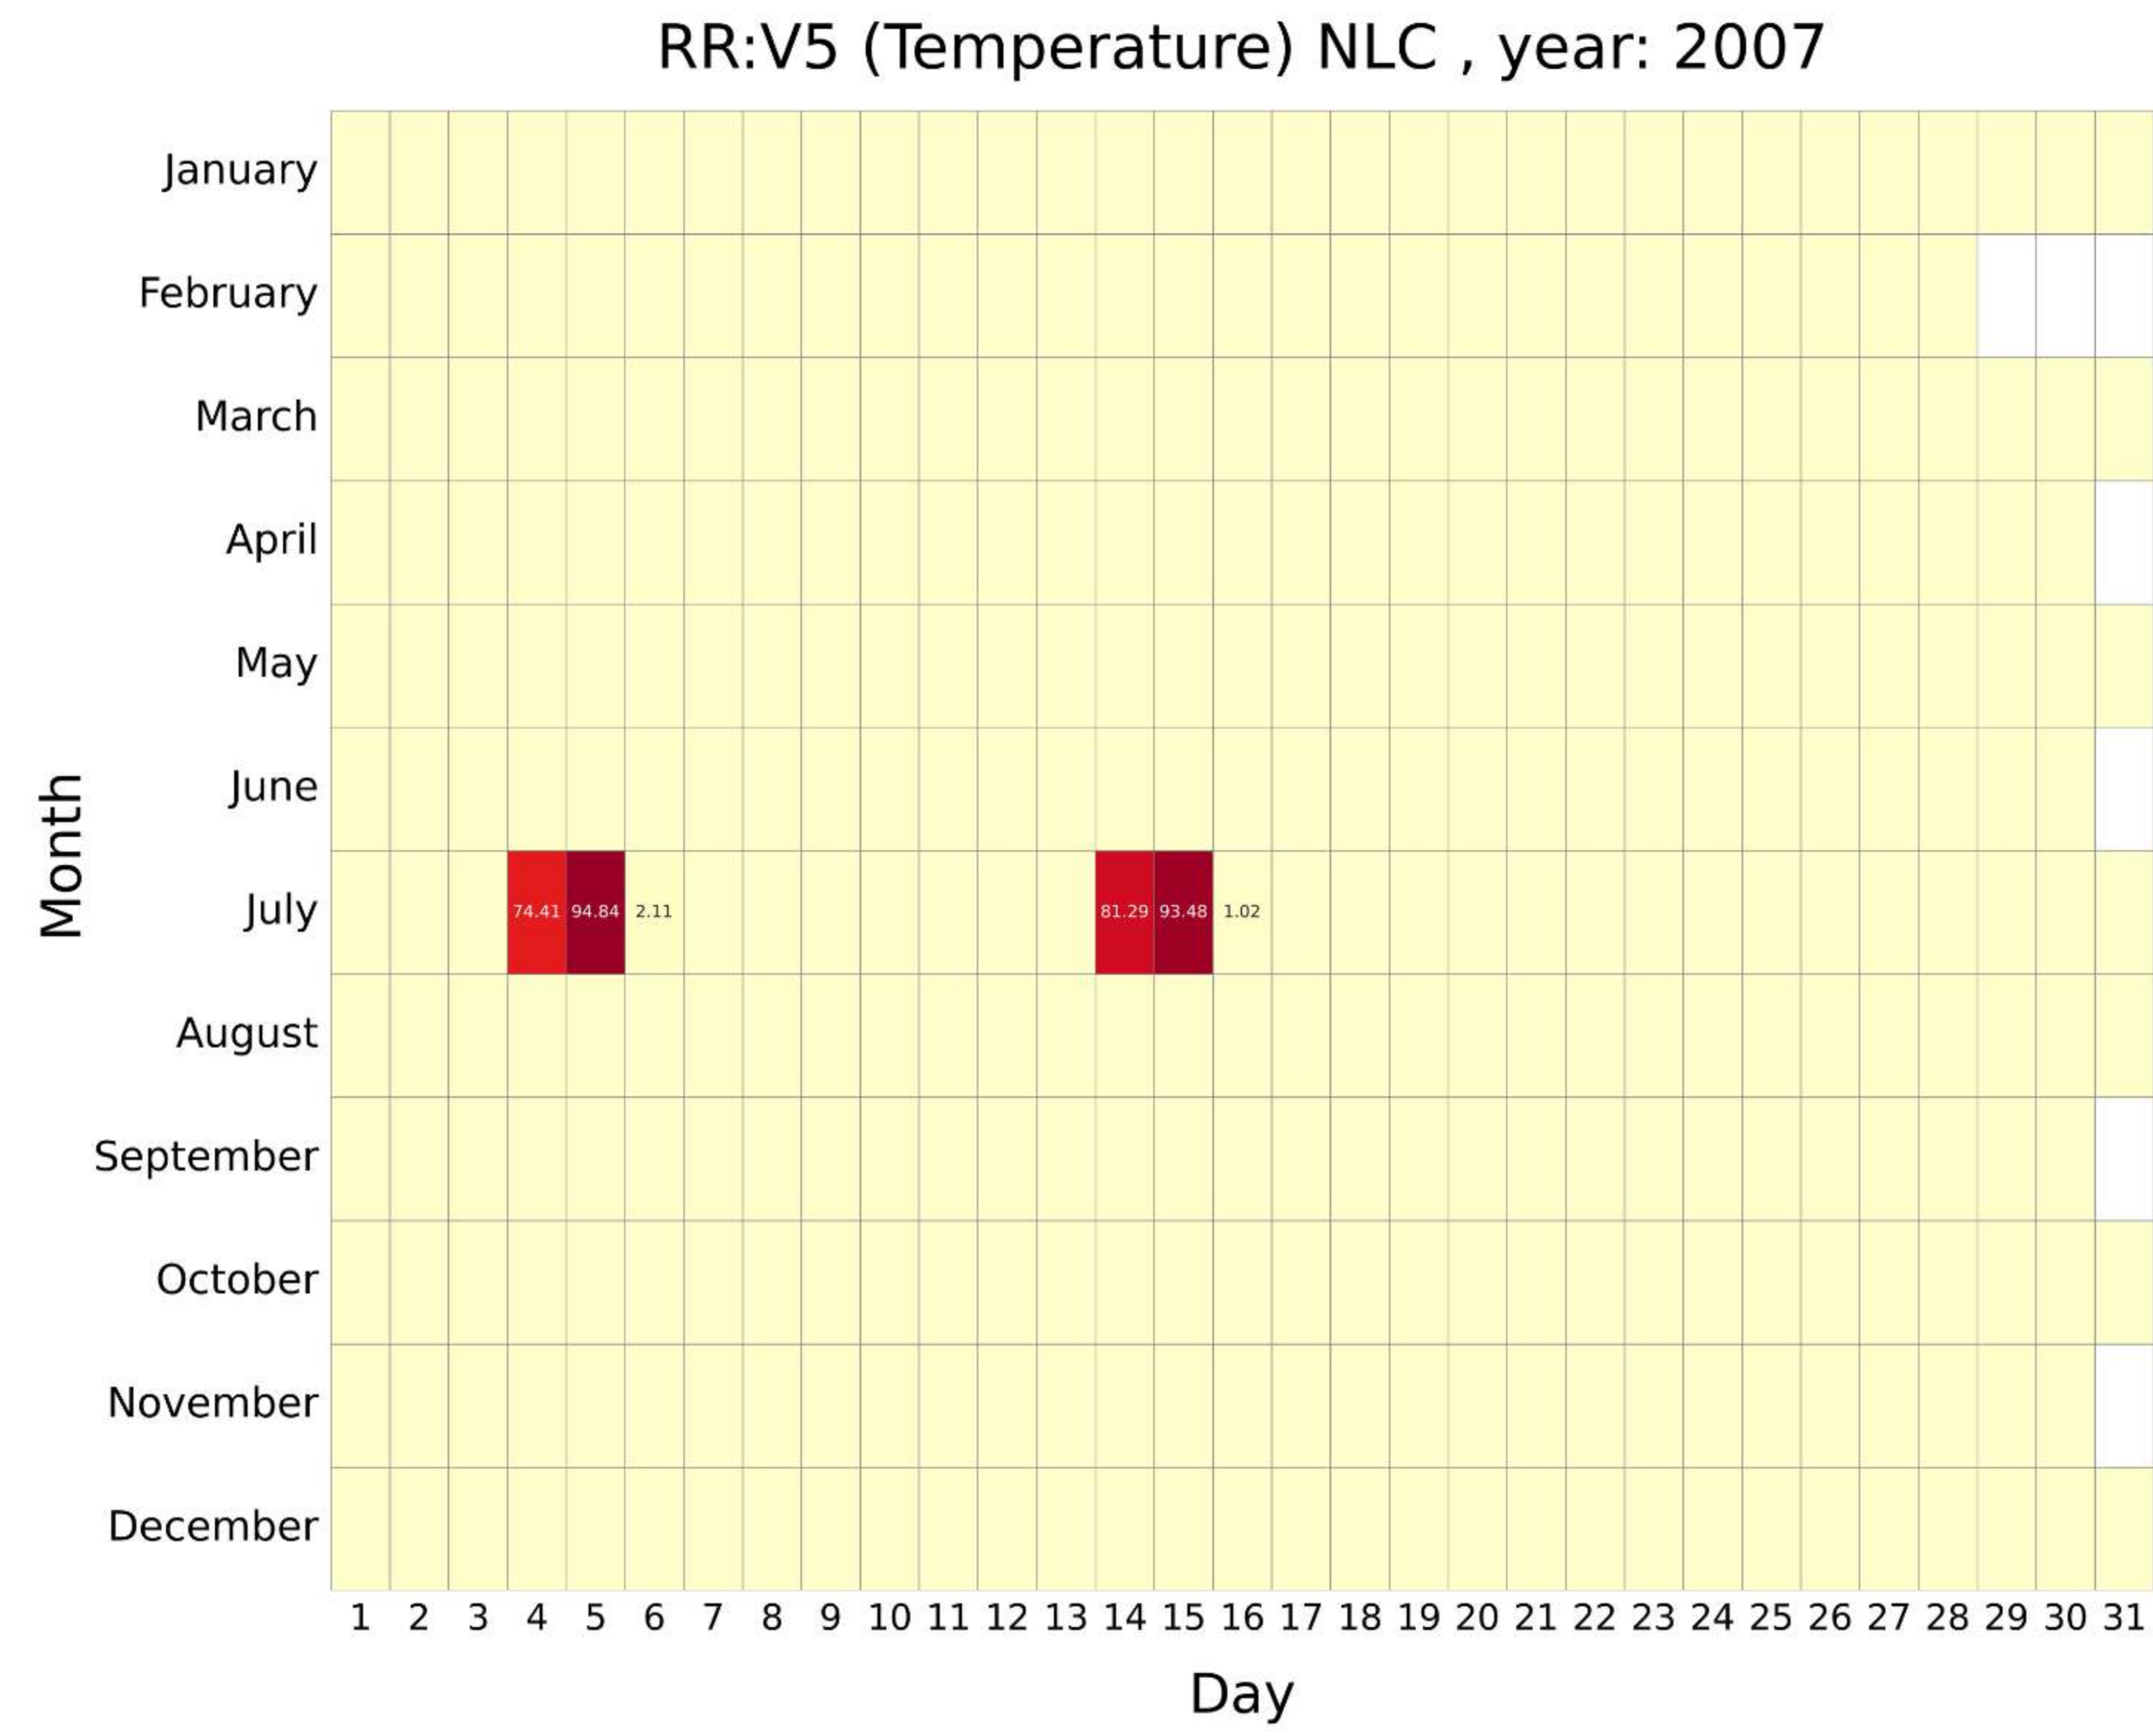

# V5 REDUCED RESOLUTION (NOCTILUCENT CLOUD): 2005 - 2008

# V5 REDUCED RESOLUTION (NOCTILUCENT CLOUD): 2009 - 2012

RR:V5 (Temperature) NLC , year: 2009

RR:V5 (Temperature) NLC , year: 2010

RR:V5 (Temperature) NLC , year: 2011

RR:V5 (Temperature) NLC , year: 2012