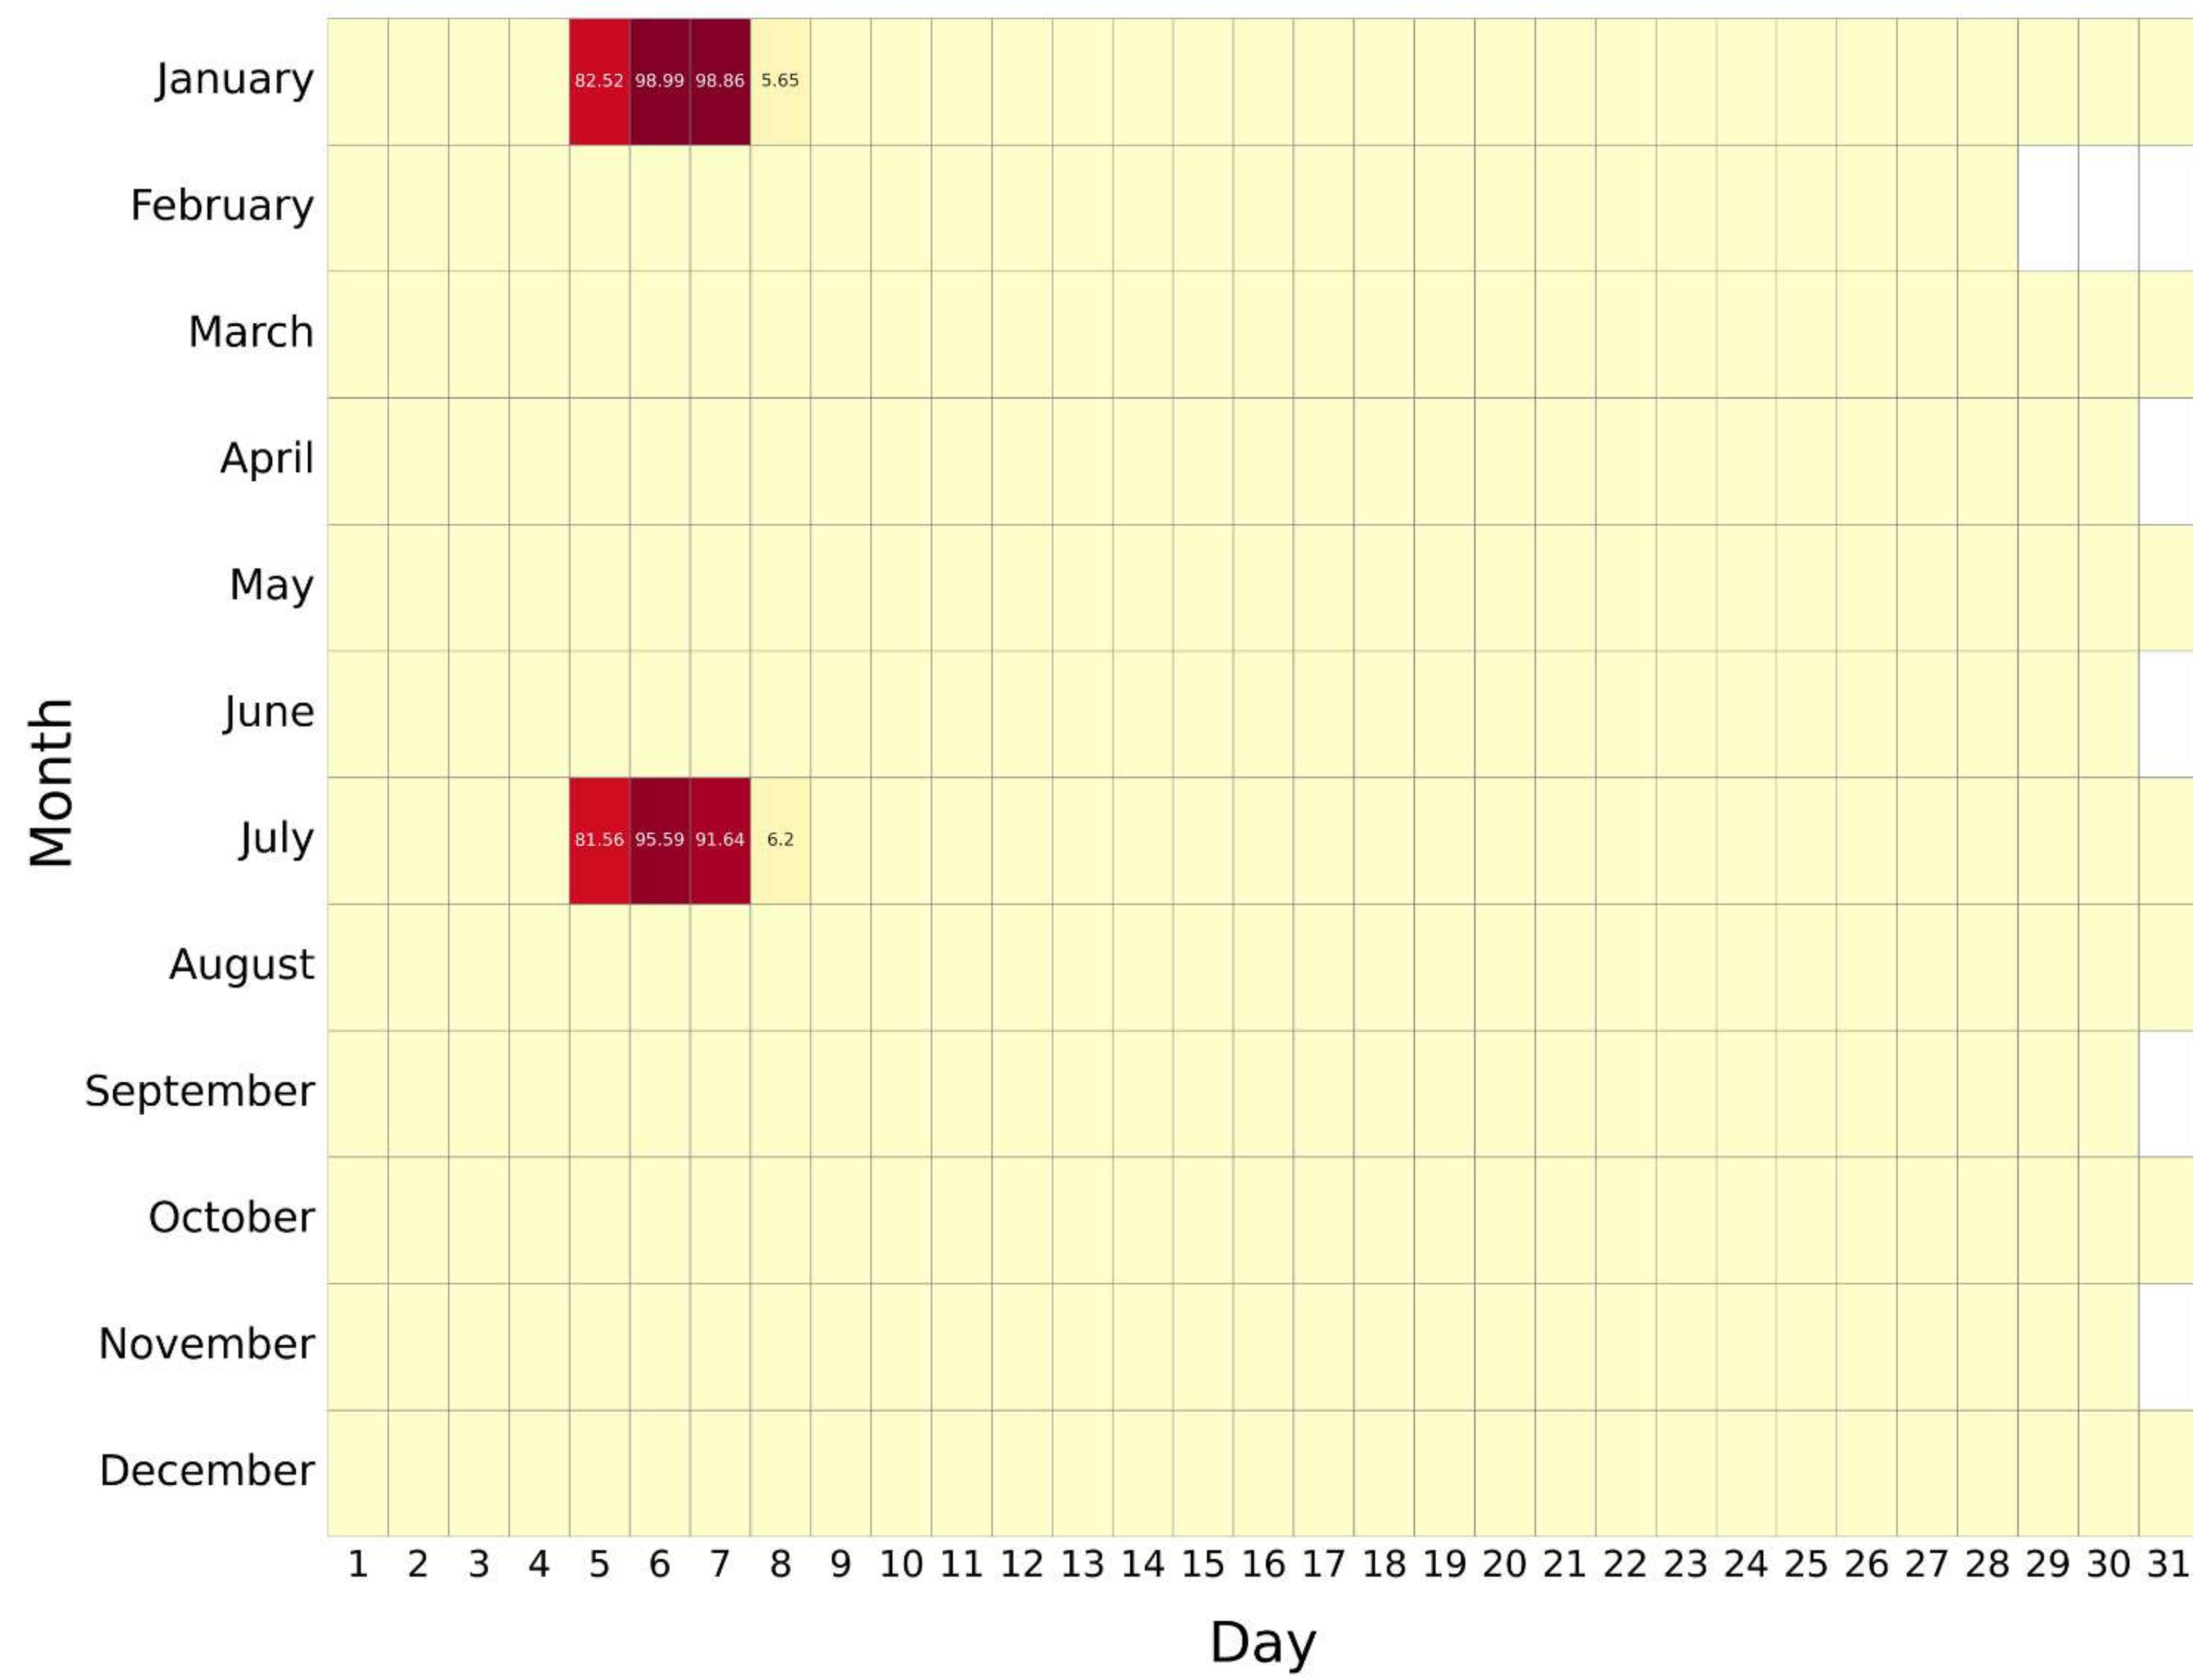

# V5 REDUCED RESOLUTION (NOCTILUCENT CLOUD): 2005 - 2008

# V5 REDUCED RESOLUTION (NOCTILUCENT CLOUD): 2009 - 2012

RR:V5 (Temperature) NLC , year: 2009

RR:V5 (Temperature) NLC , year: 2010

RR:V5 (Temperature) NLC , year: 2011

RR:V5 (Temperature) NLC , year: 2012

**DAILY DATA AVAILABILITY (%)**

100

80

60

40

20

0