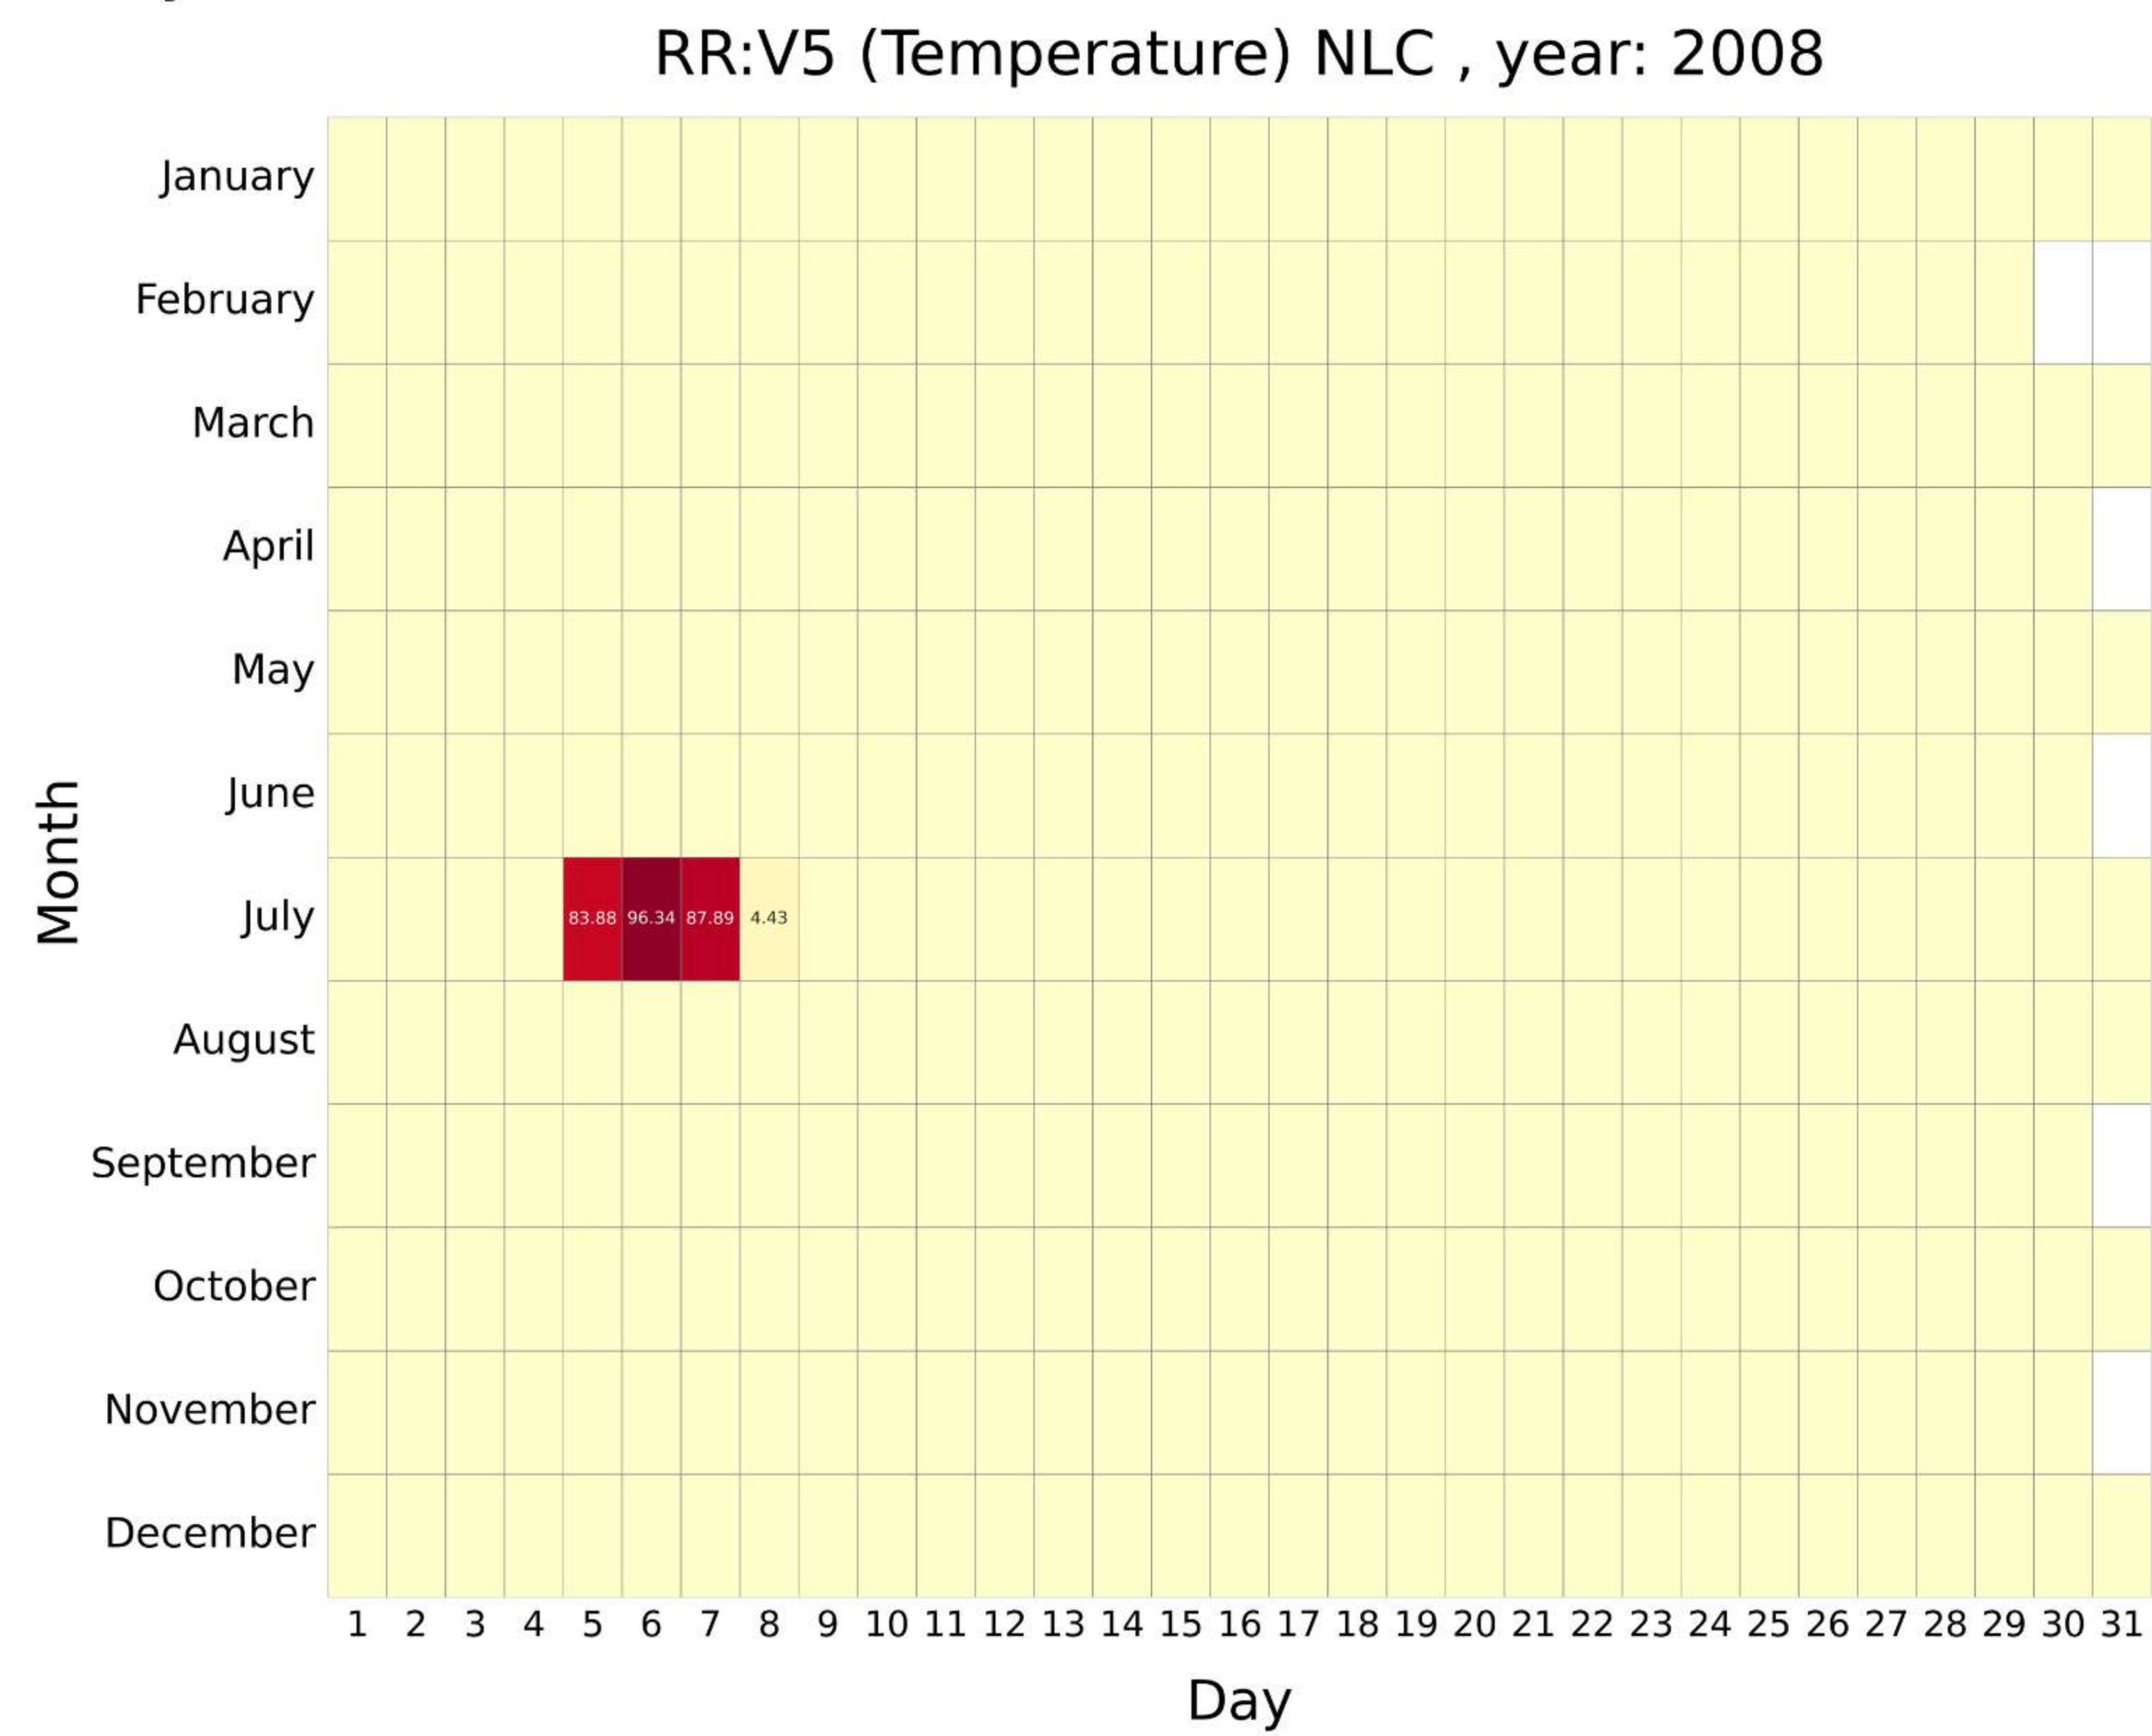

# V5 REDUCED RESOLUTION (NOCTILUCENT CLOUD): 2005 - 2008

# V5 REDUCED RESOLUTION (NOCTILUCENT CLOUD): 2009 - 2012

RR:V5 (Temperature) NLC , year: 2009

RR:V5 (Temperature) NLC , year: 2010

RR:V5 (Temperature) NLC , year: 2011

RR:V5 (Temperature) NLC , year: 2012