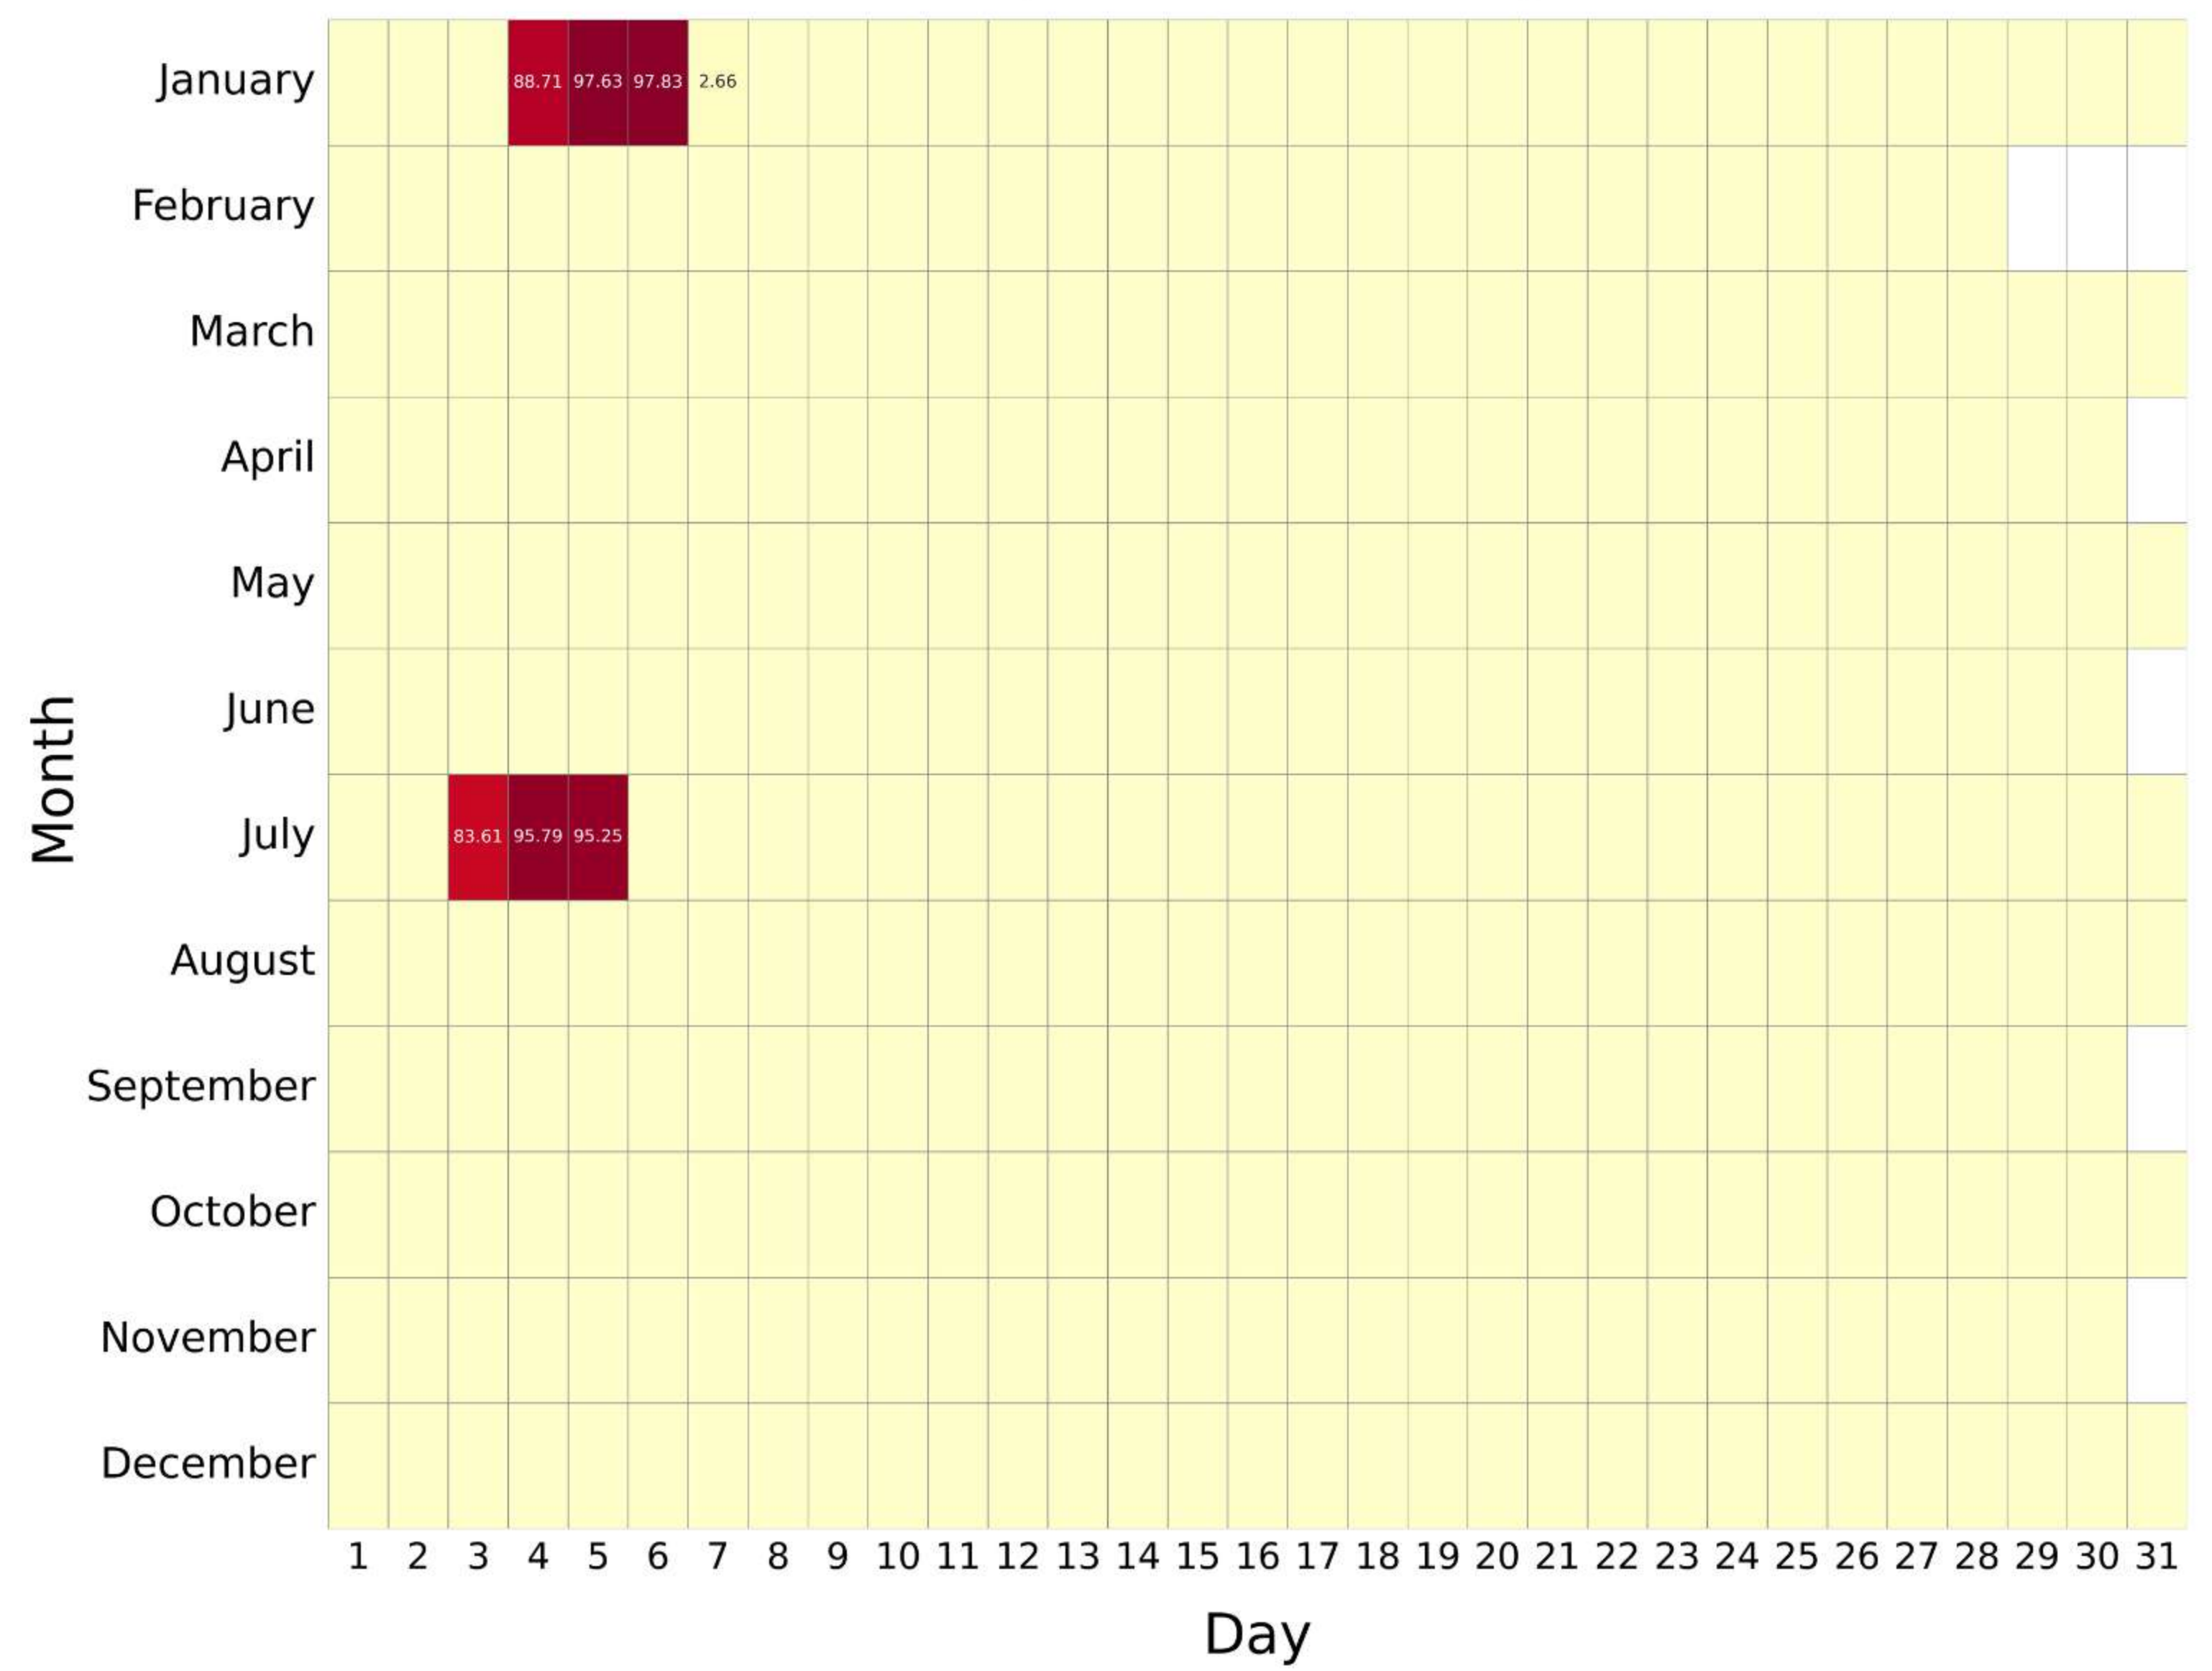

# V5 REDUCED RESOLUTION (NOCTILUCENT CLOUD): 2005 - 2008

# V5 REDUCED RESOLUTION (NOCTILUCENT CLOUD): 2009 - 2012

RR:V5 (Temperature) NLC , year: 2009

RR:V5 (Temperature) NLC , year: 2010

RR:V5 (Temperature) NLC , year: 2011

RR:V5 (Temperature) NLC , year: 2012

**DAILY DATA AVAILABILITY (%)**

100

80

60

40

20

0