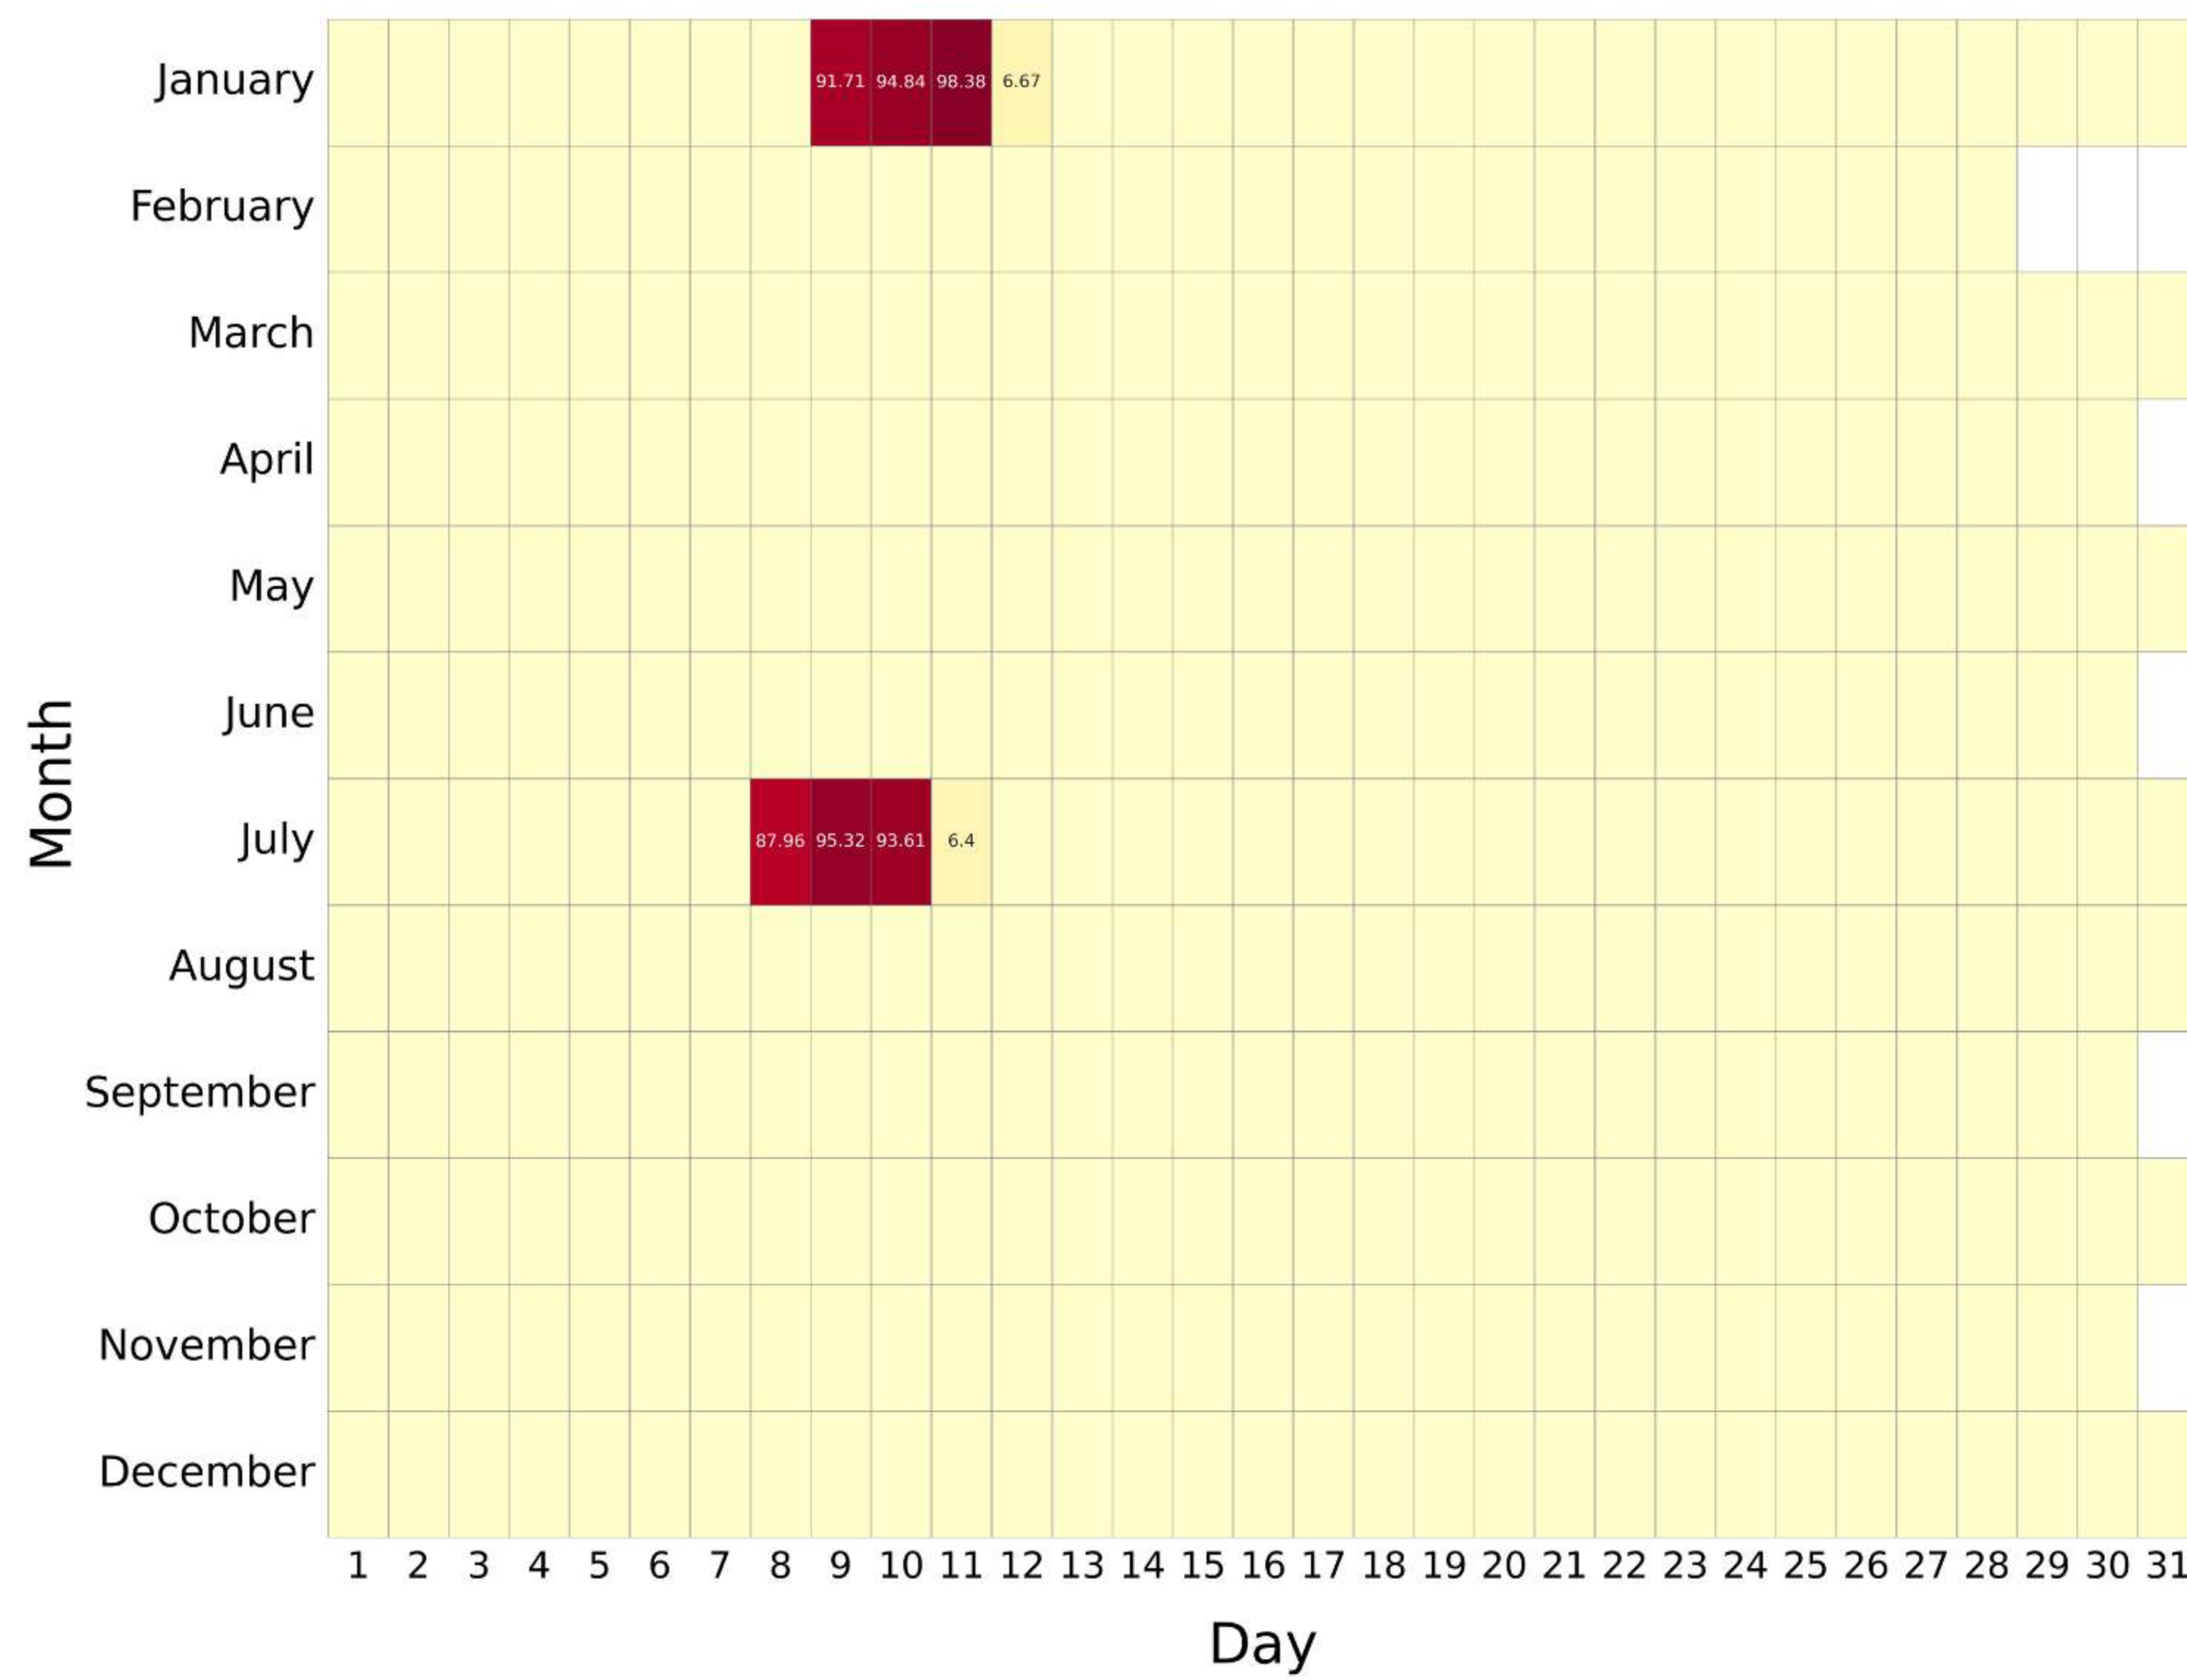

# V5 REDUCED RESOLUTION (NOCTILUCENT CLOUD): 2005 - 2008

# V5 REDUCED RESOLUTION (NOCTILUCENT CLOUD): 2009 - 2012

RR:V5 (Temperature) NLC , year: 2009

RR:V5 (Temperature) NLC , year: 2010

RR:V5 (Temperature) NLC , year: 2011

RR:V5 (Temperature) NLC , year: 2012

**DAILY DATA AVAILABILITY (%)**

100

80

60

40

20

0