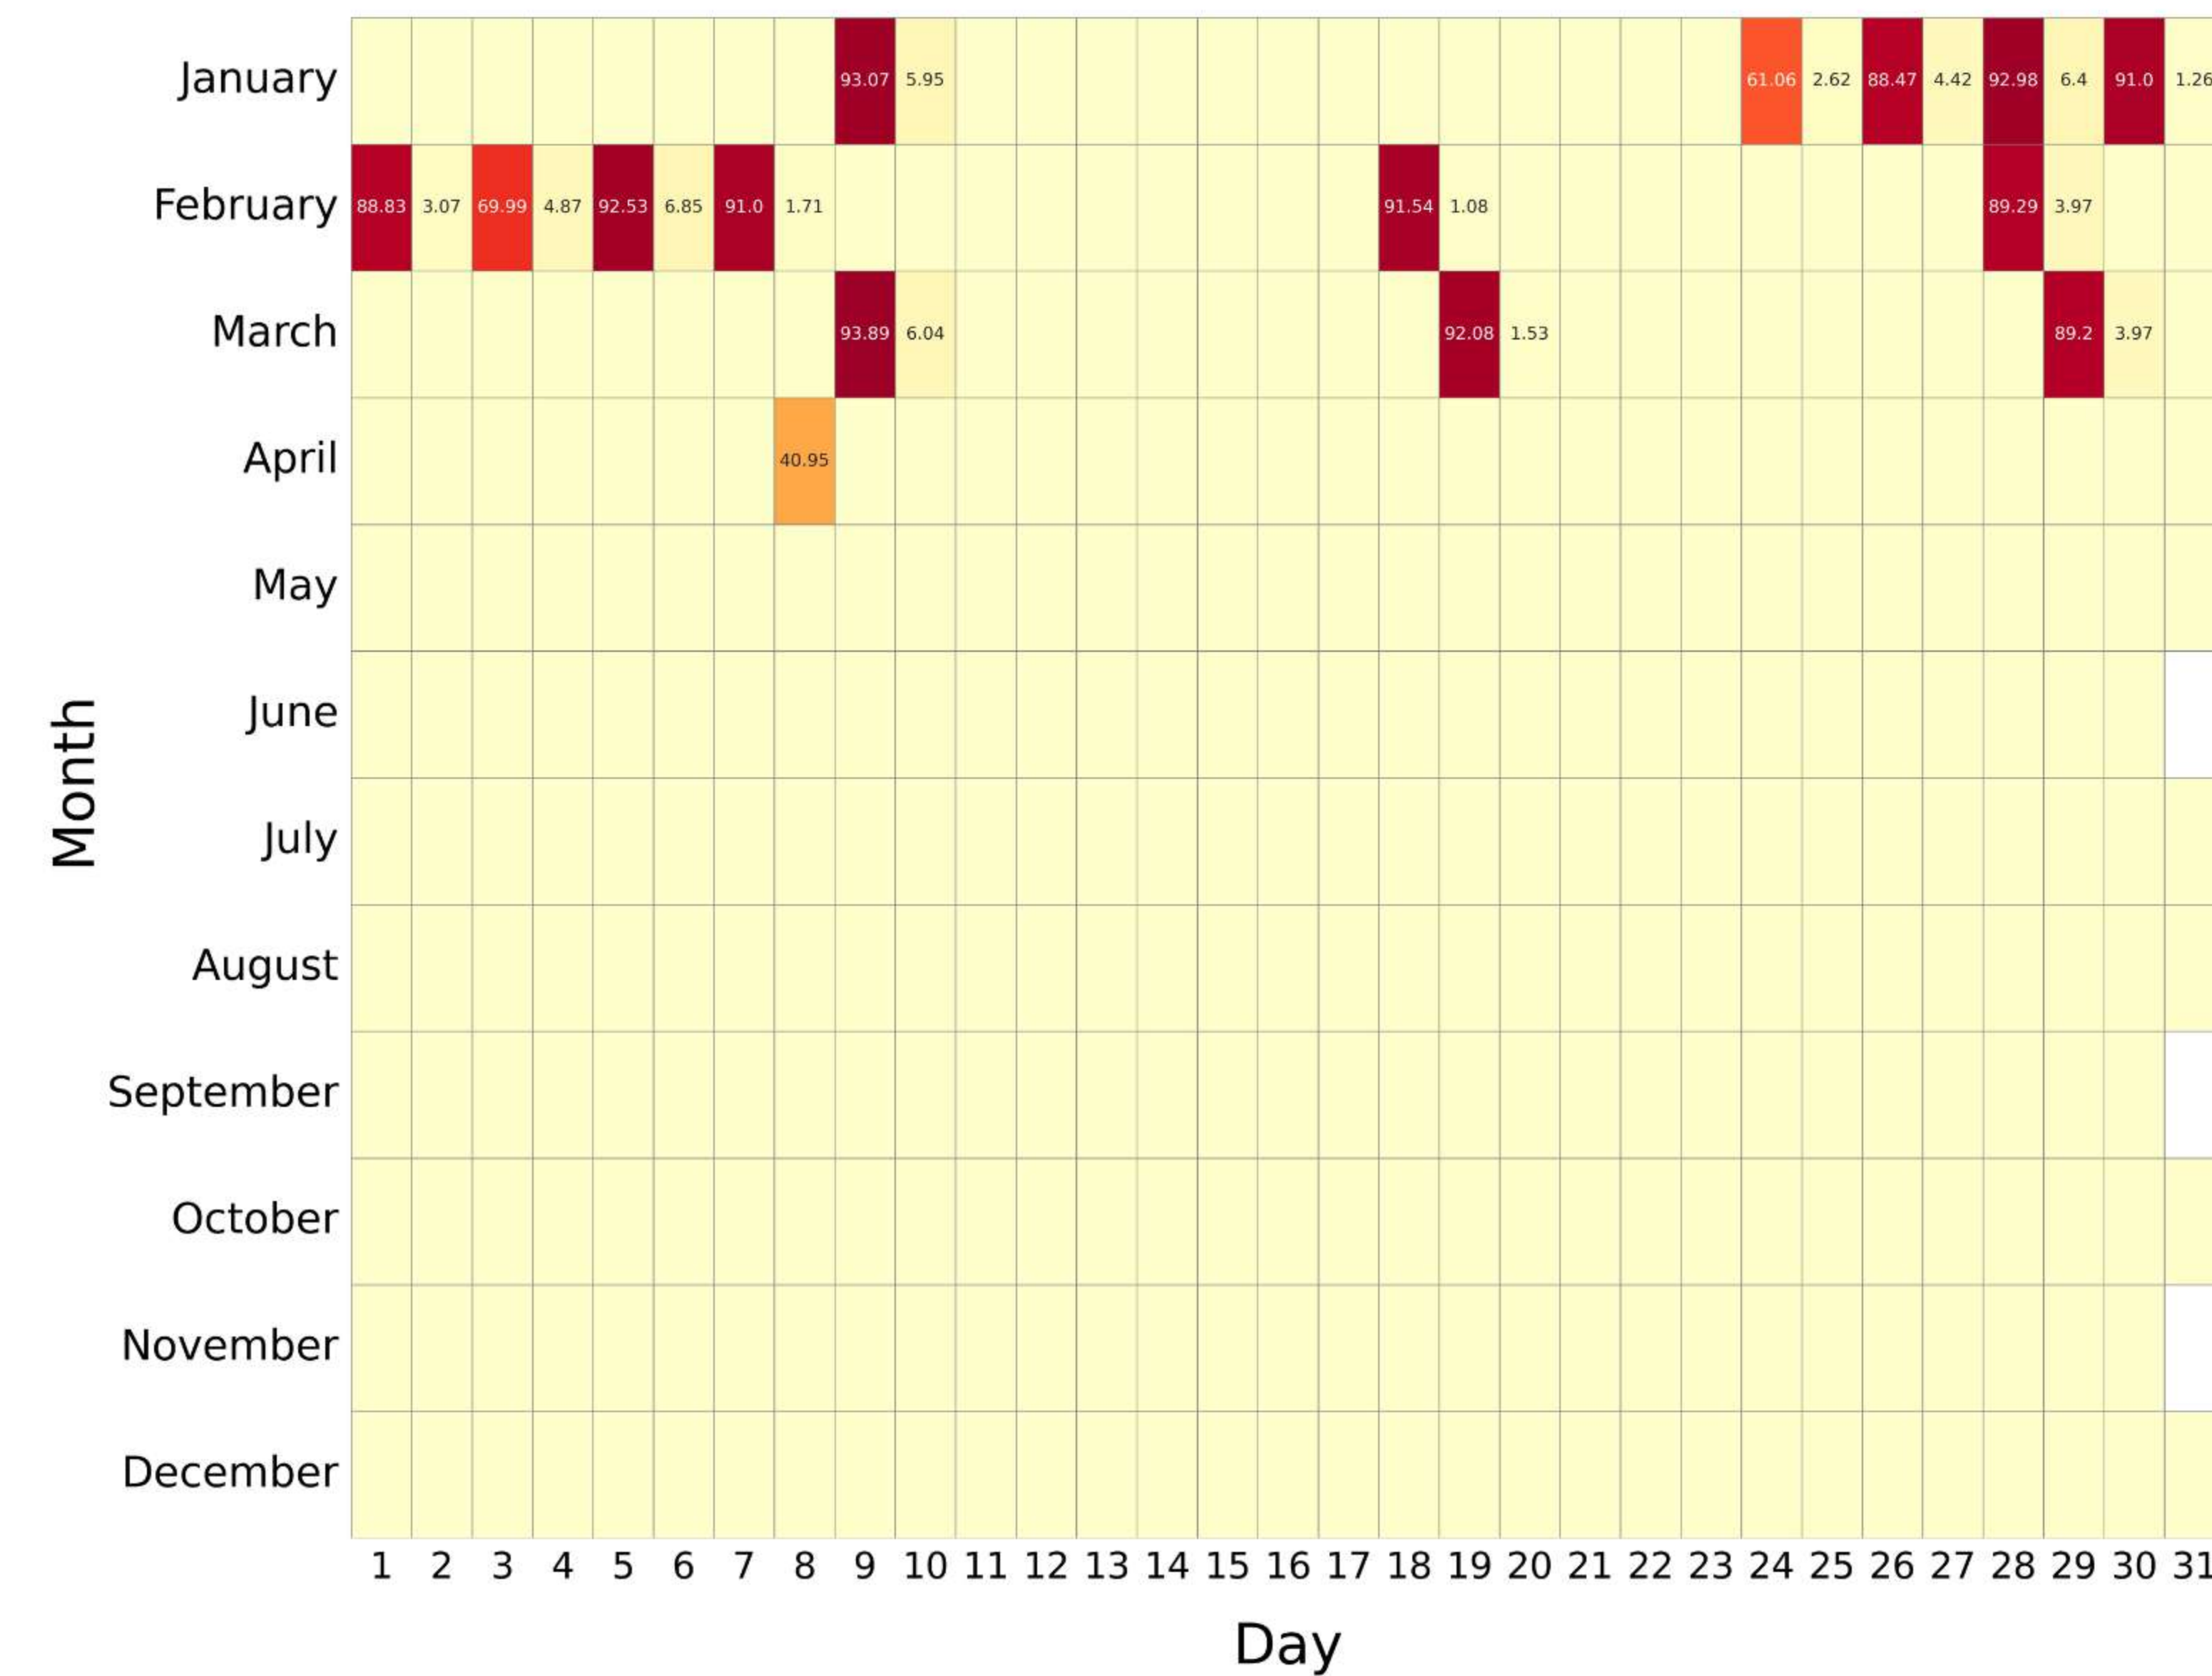

# V5 REDUCED RESOLUTION (UPPER-ATMOSPHERE): 2005 - 2008

RR:V5 (Temperature) UA , year: 2005

RR:V5 (Temperature) UA , year: 2006

RR:V5 (Temperature) UA , year: 2007

RR:V5 (Temperature) UA , year: 2008

**DAILY DATA AVAILABILITY (%)**

# V5 REDUCED RESOLUTION (UPPER-ATMOSPHERE): 2009 - 2012

RR:V5 (Temperature) UA , year: 2009

RR:V5 (Temperature) UA , year: 2010

RR:V5 (Temperature) UA , year: 2011

RR:V5 (Temperature) UA , year: 2012

**DAILY DATA AVAILABILITY (%)**