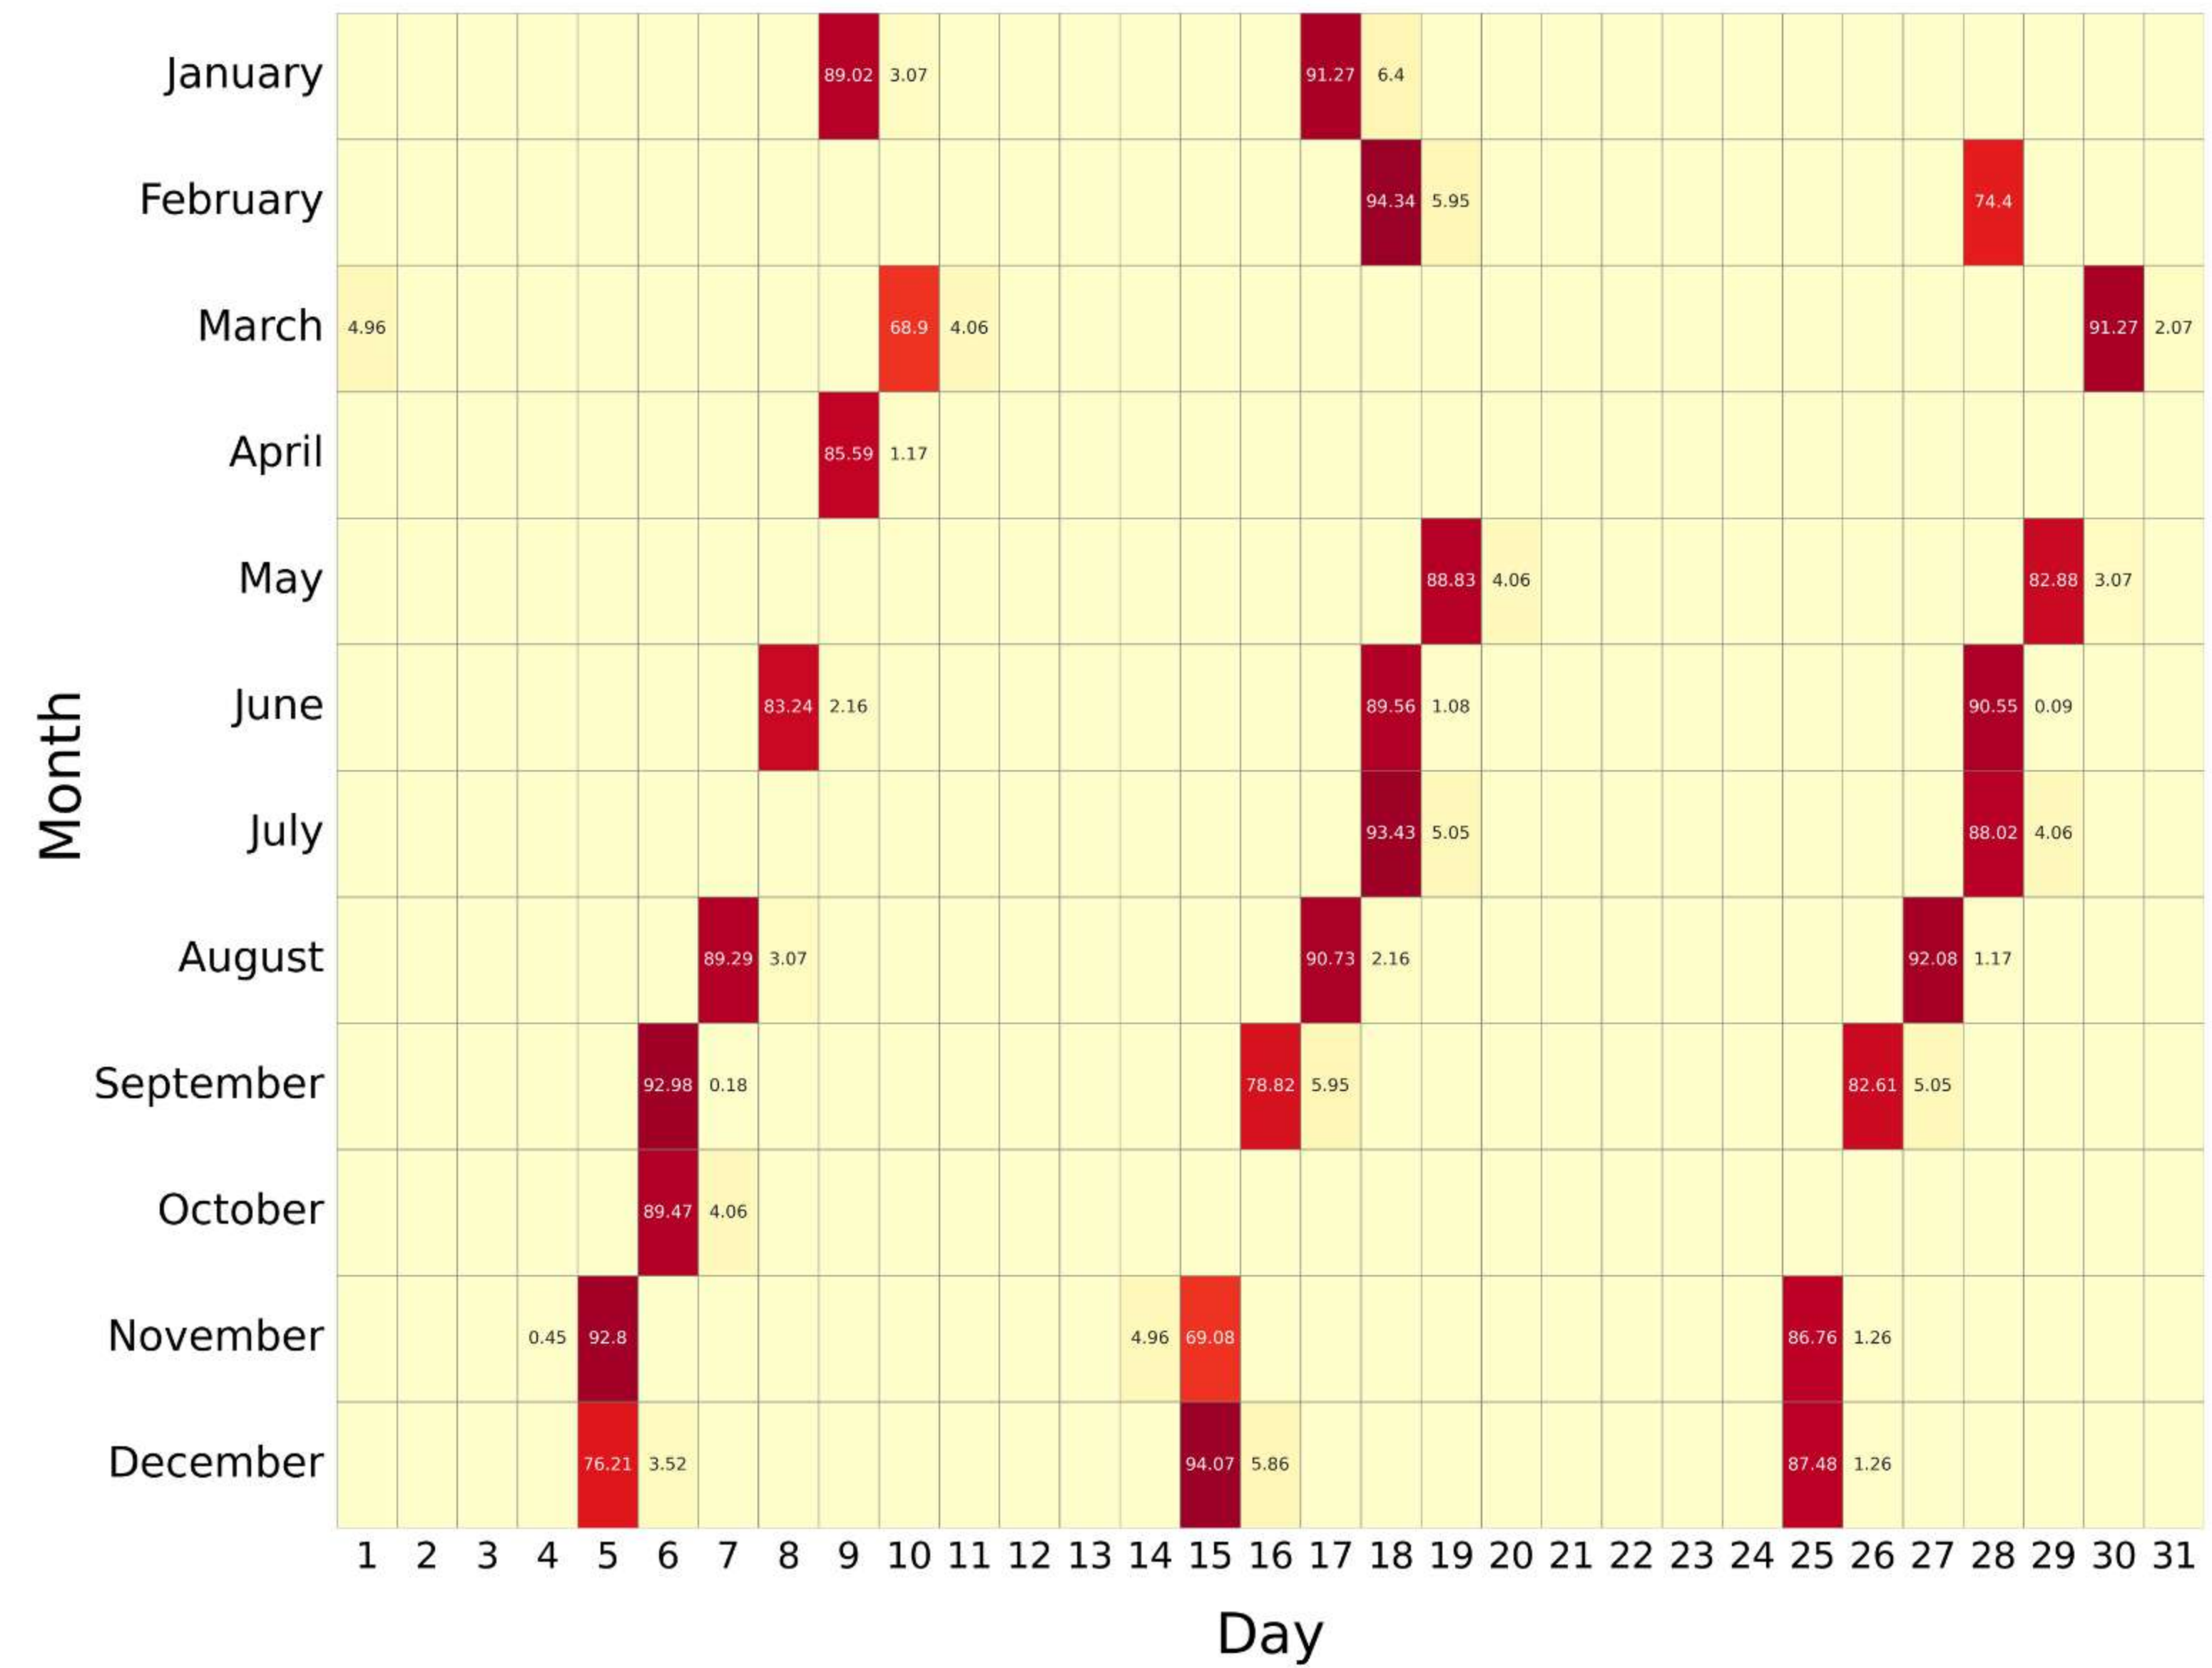

# V5 REDUCED RESOLUTION (UPPER-ATMOSPHERE): 2005 - 2008

RR:V5 (Temperature) UA , year: 2005

RR:V5 (Temperature) UA , year: 2006

RR:V5 (Temperature) UA , year: 2007

RR:V5 (Temperature) UA , year: 2008

**DAILY DATA AVAILABILITY (%)**

# V5 REDUCED RESOLUTION (UPPER-ATMOSPHERE): 2009 - 2012

RR:V5 (Temperature) UA , year: 2009

RR:V5 (Temperature) UA , year: 2010

RR:V5 (Temperature) UA , year: 2011

RR:V5 (Temperature) UA , year: 2012

**DAILY DATA AVAILABILITY (%)**