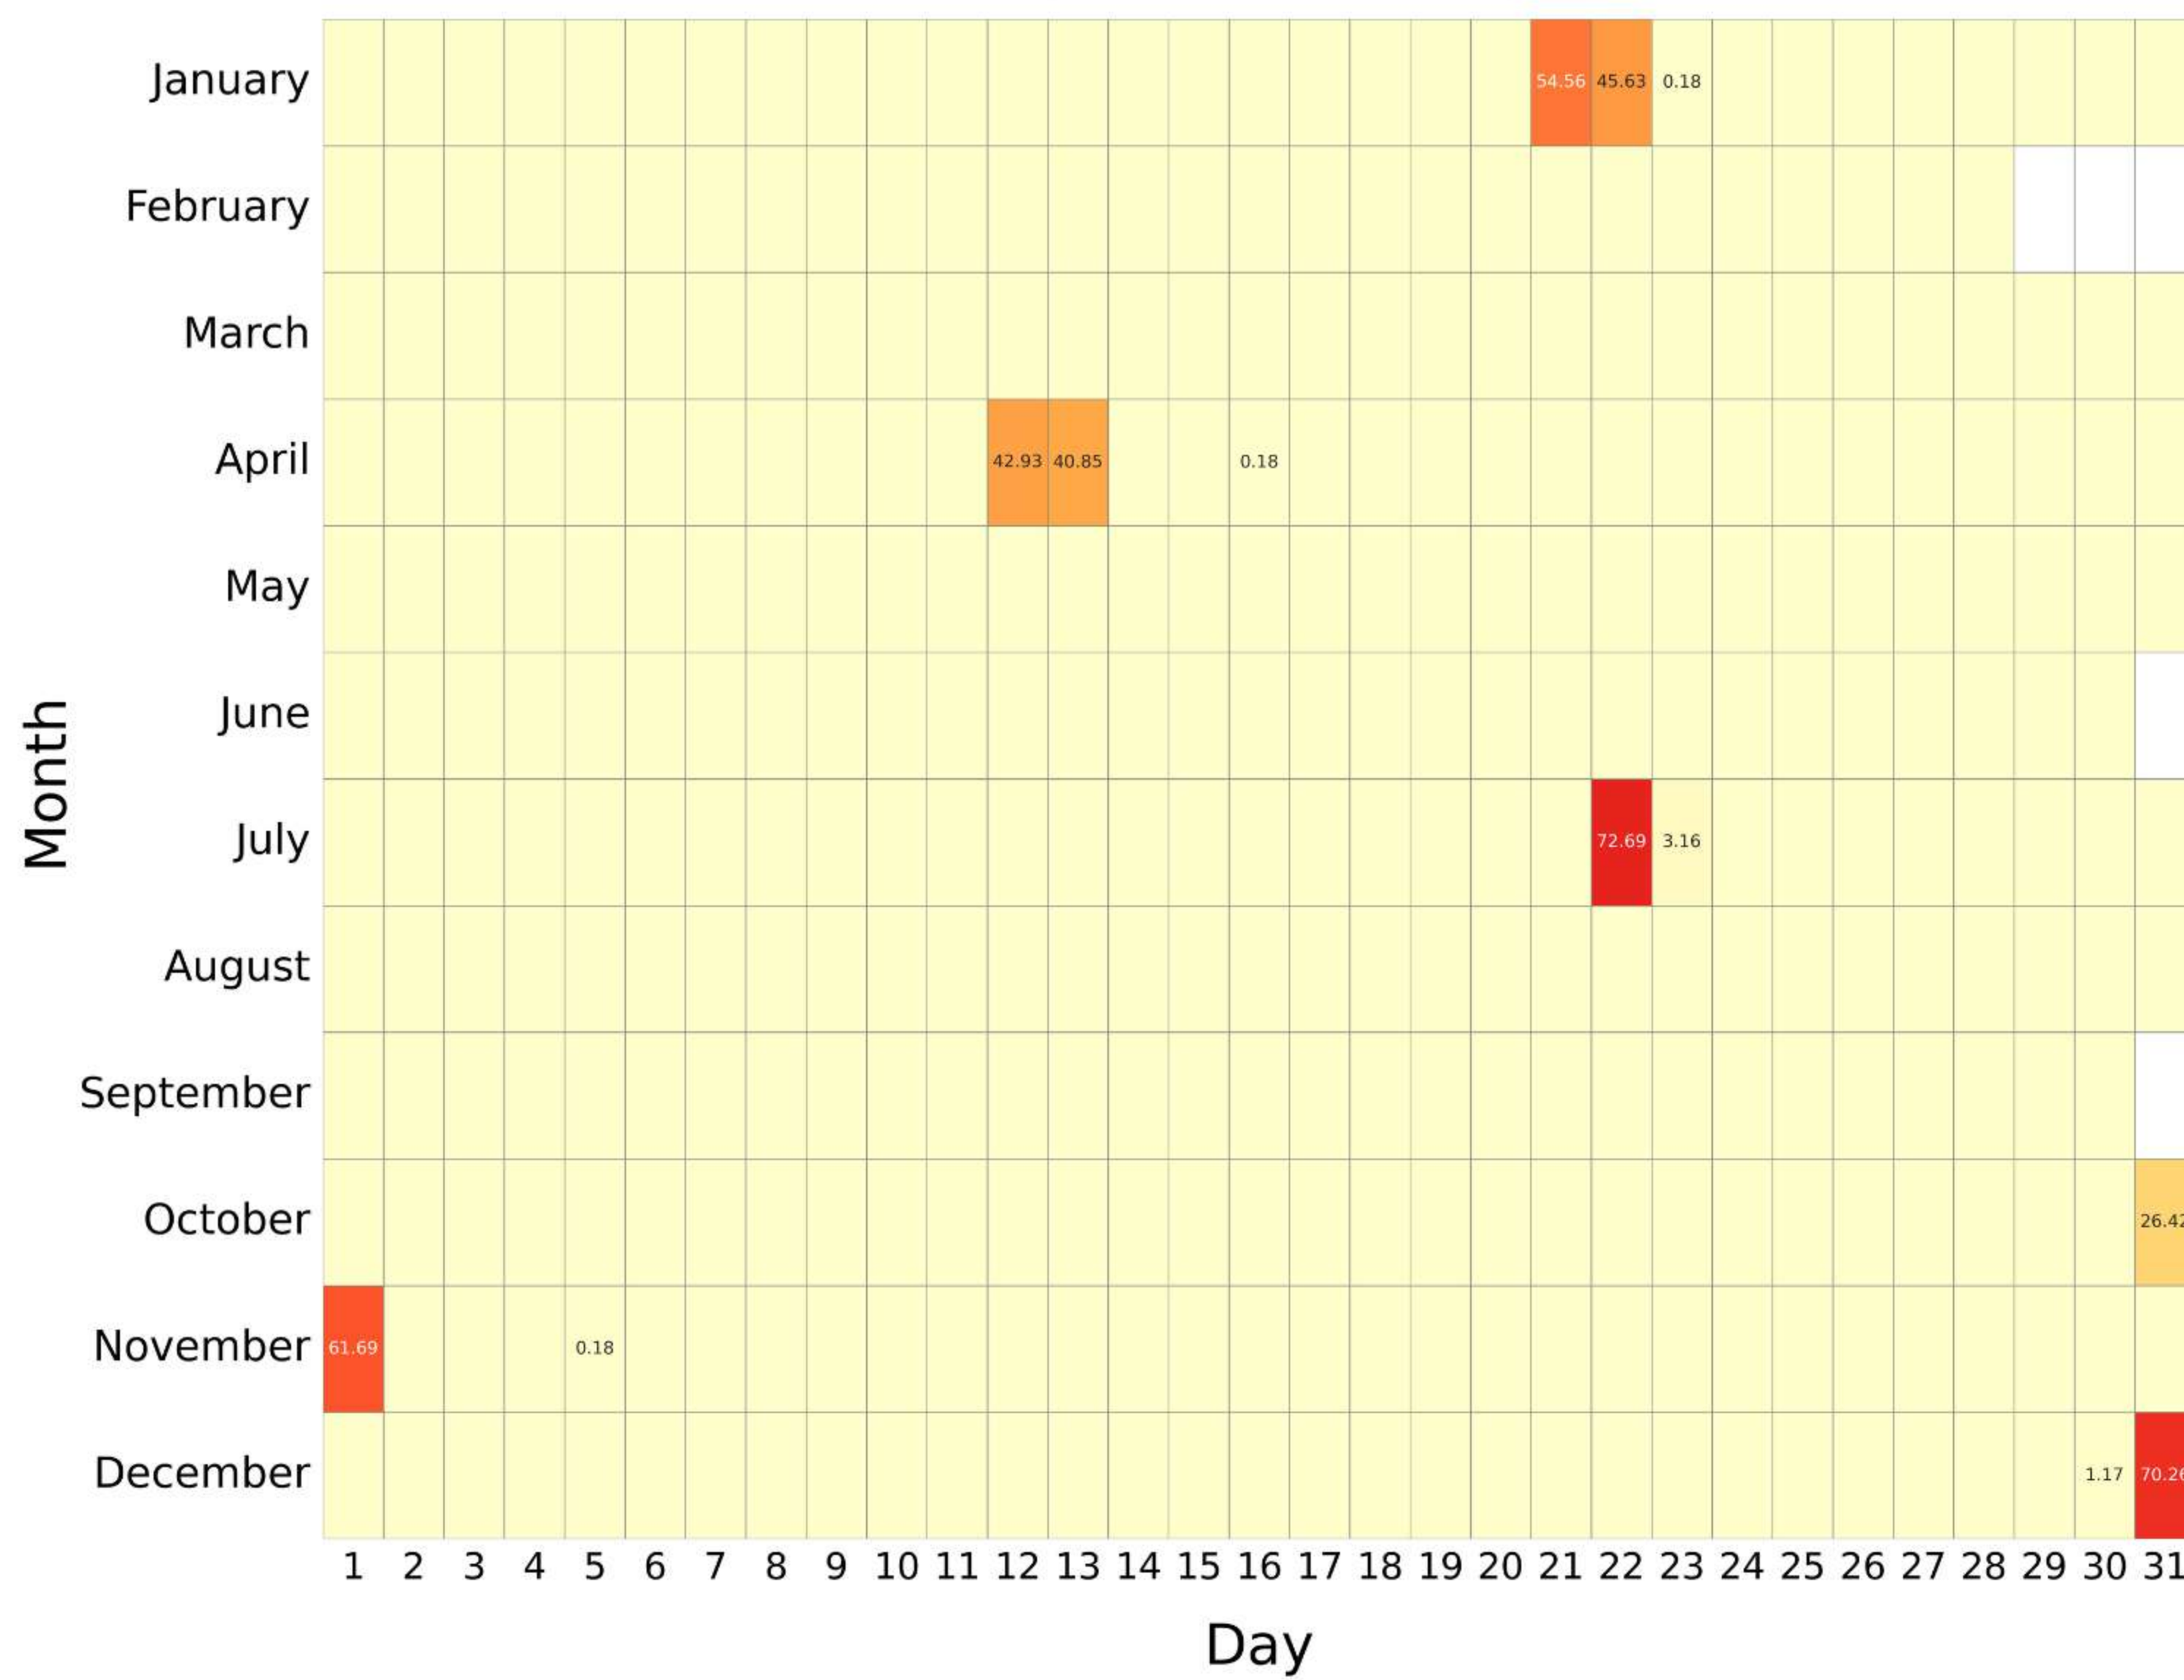

# V5 REDUCED RESOLUTION (UPPER-ATMOSPHERE): 2005 - 2008

RR:V5 (Temperature) UA , year: 2005

RR:V5 (Temperature) UA , year: 2006

RR:V5 (Temperature) UA , year: 2007

RR:V5 (Temperature) UA , year: 2008

**DAILY DATA AVAILABILITY (%)**

# V5 REDUCED RESOLUTION (UPPER-ATMOSPHERE): 2009 - 2012

RR:V5 (Temperature) UA , year: 2009

RR:V5 (Temperature) UA , year: 2010

RR:V5 (Temperature) UA , year: 2011

RR:V5 (Temperature) UA , year: 2012

**DAILY DATA AVAILABILITY (%)**