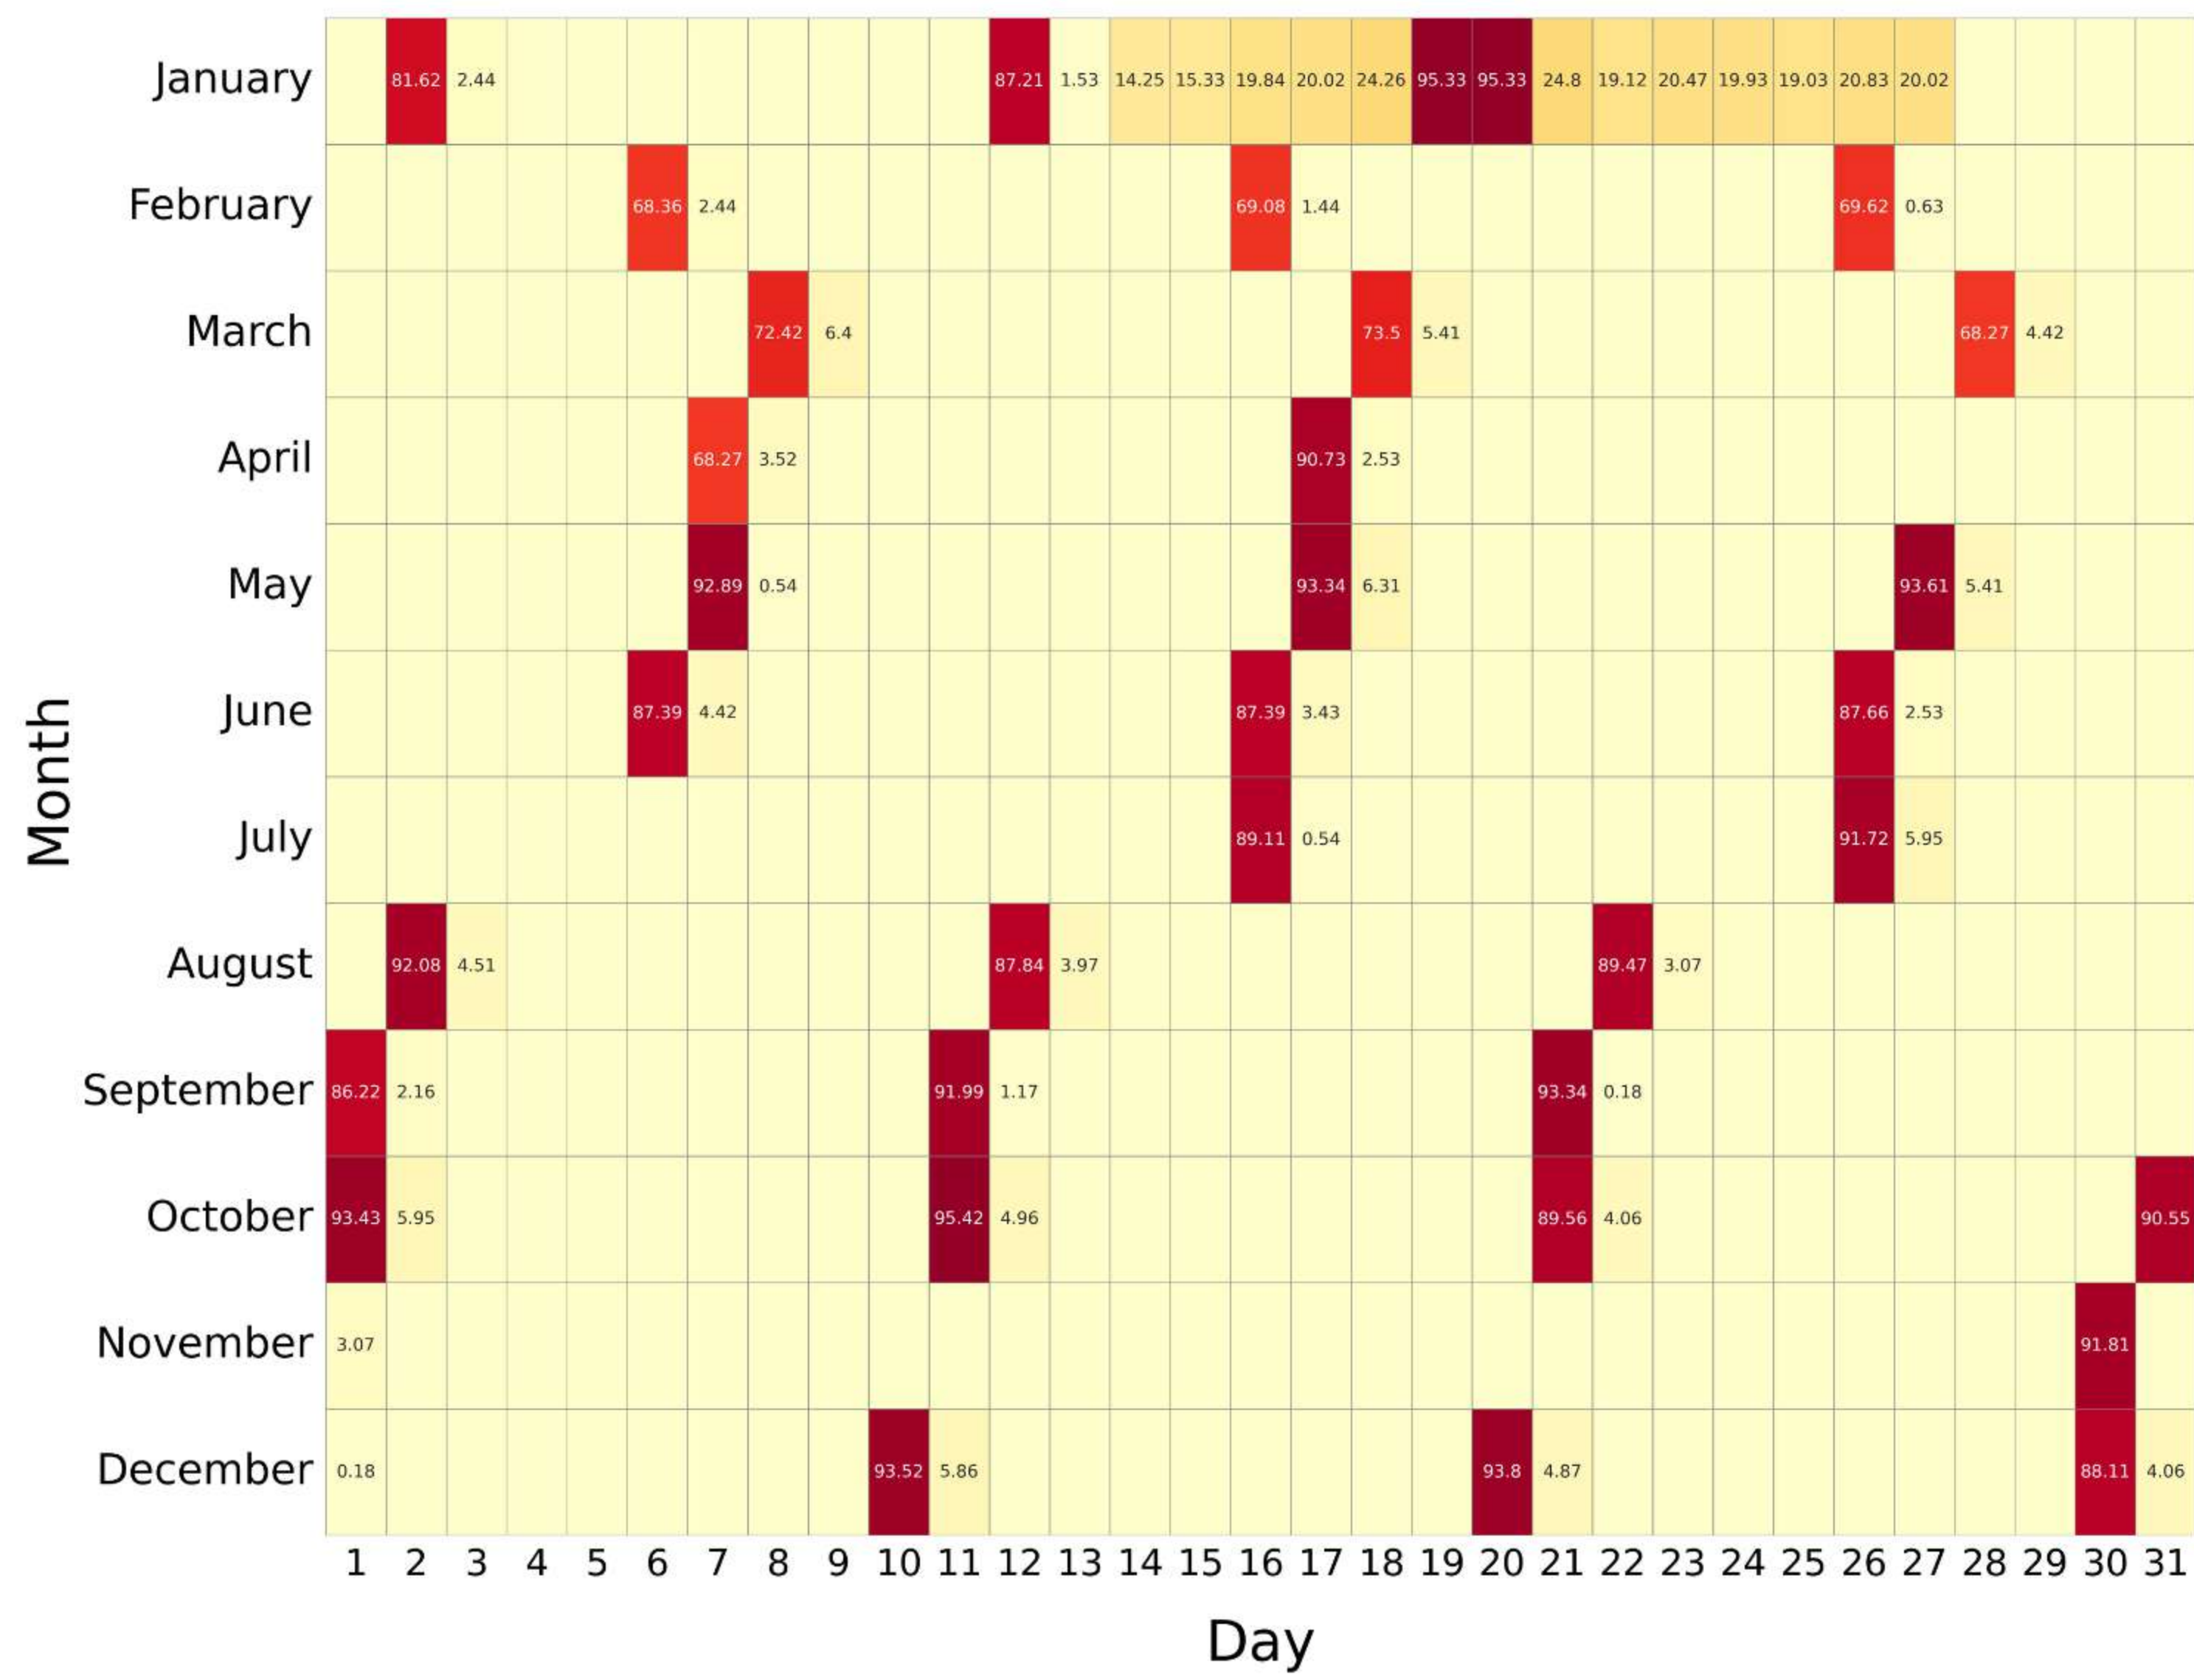

# V5 REDUCED RESOLUTION (UPPER-ATMOSPHERE): 2005 - 2008

RR:V5 (Temperature) UA , year: 2005

RR:V5 (Temperature) UA , year: 2006

RR:V5 (Temperature) UA , year: 2007

RR:V5 (Temperature) UA , year: 2008

**DAILY DATA AVAILABILITY (%)**

# V5 REDUCED RESOLUTION (UPPER-ATMOSPHERE): 2009 - 2012

RR:V5 (Temperature) UA , year: 2009

RR:V5 (Temperature) UA , year: 2010

RR:V5 (Temperature) UA , year: 2011

RR:V5 (Temperature) UA , year: 2012

**DAILY DATA AVAILABILITY (%)**