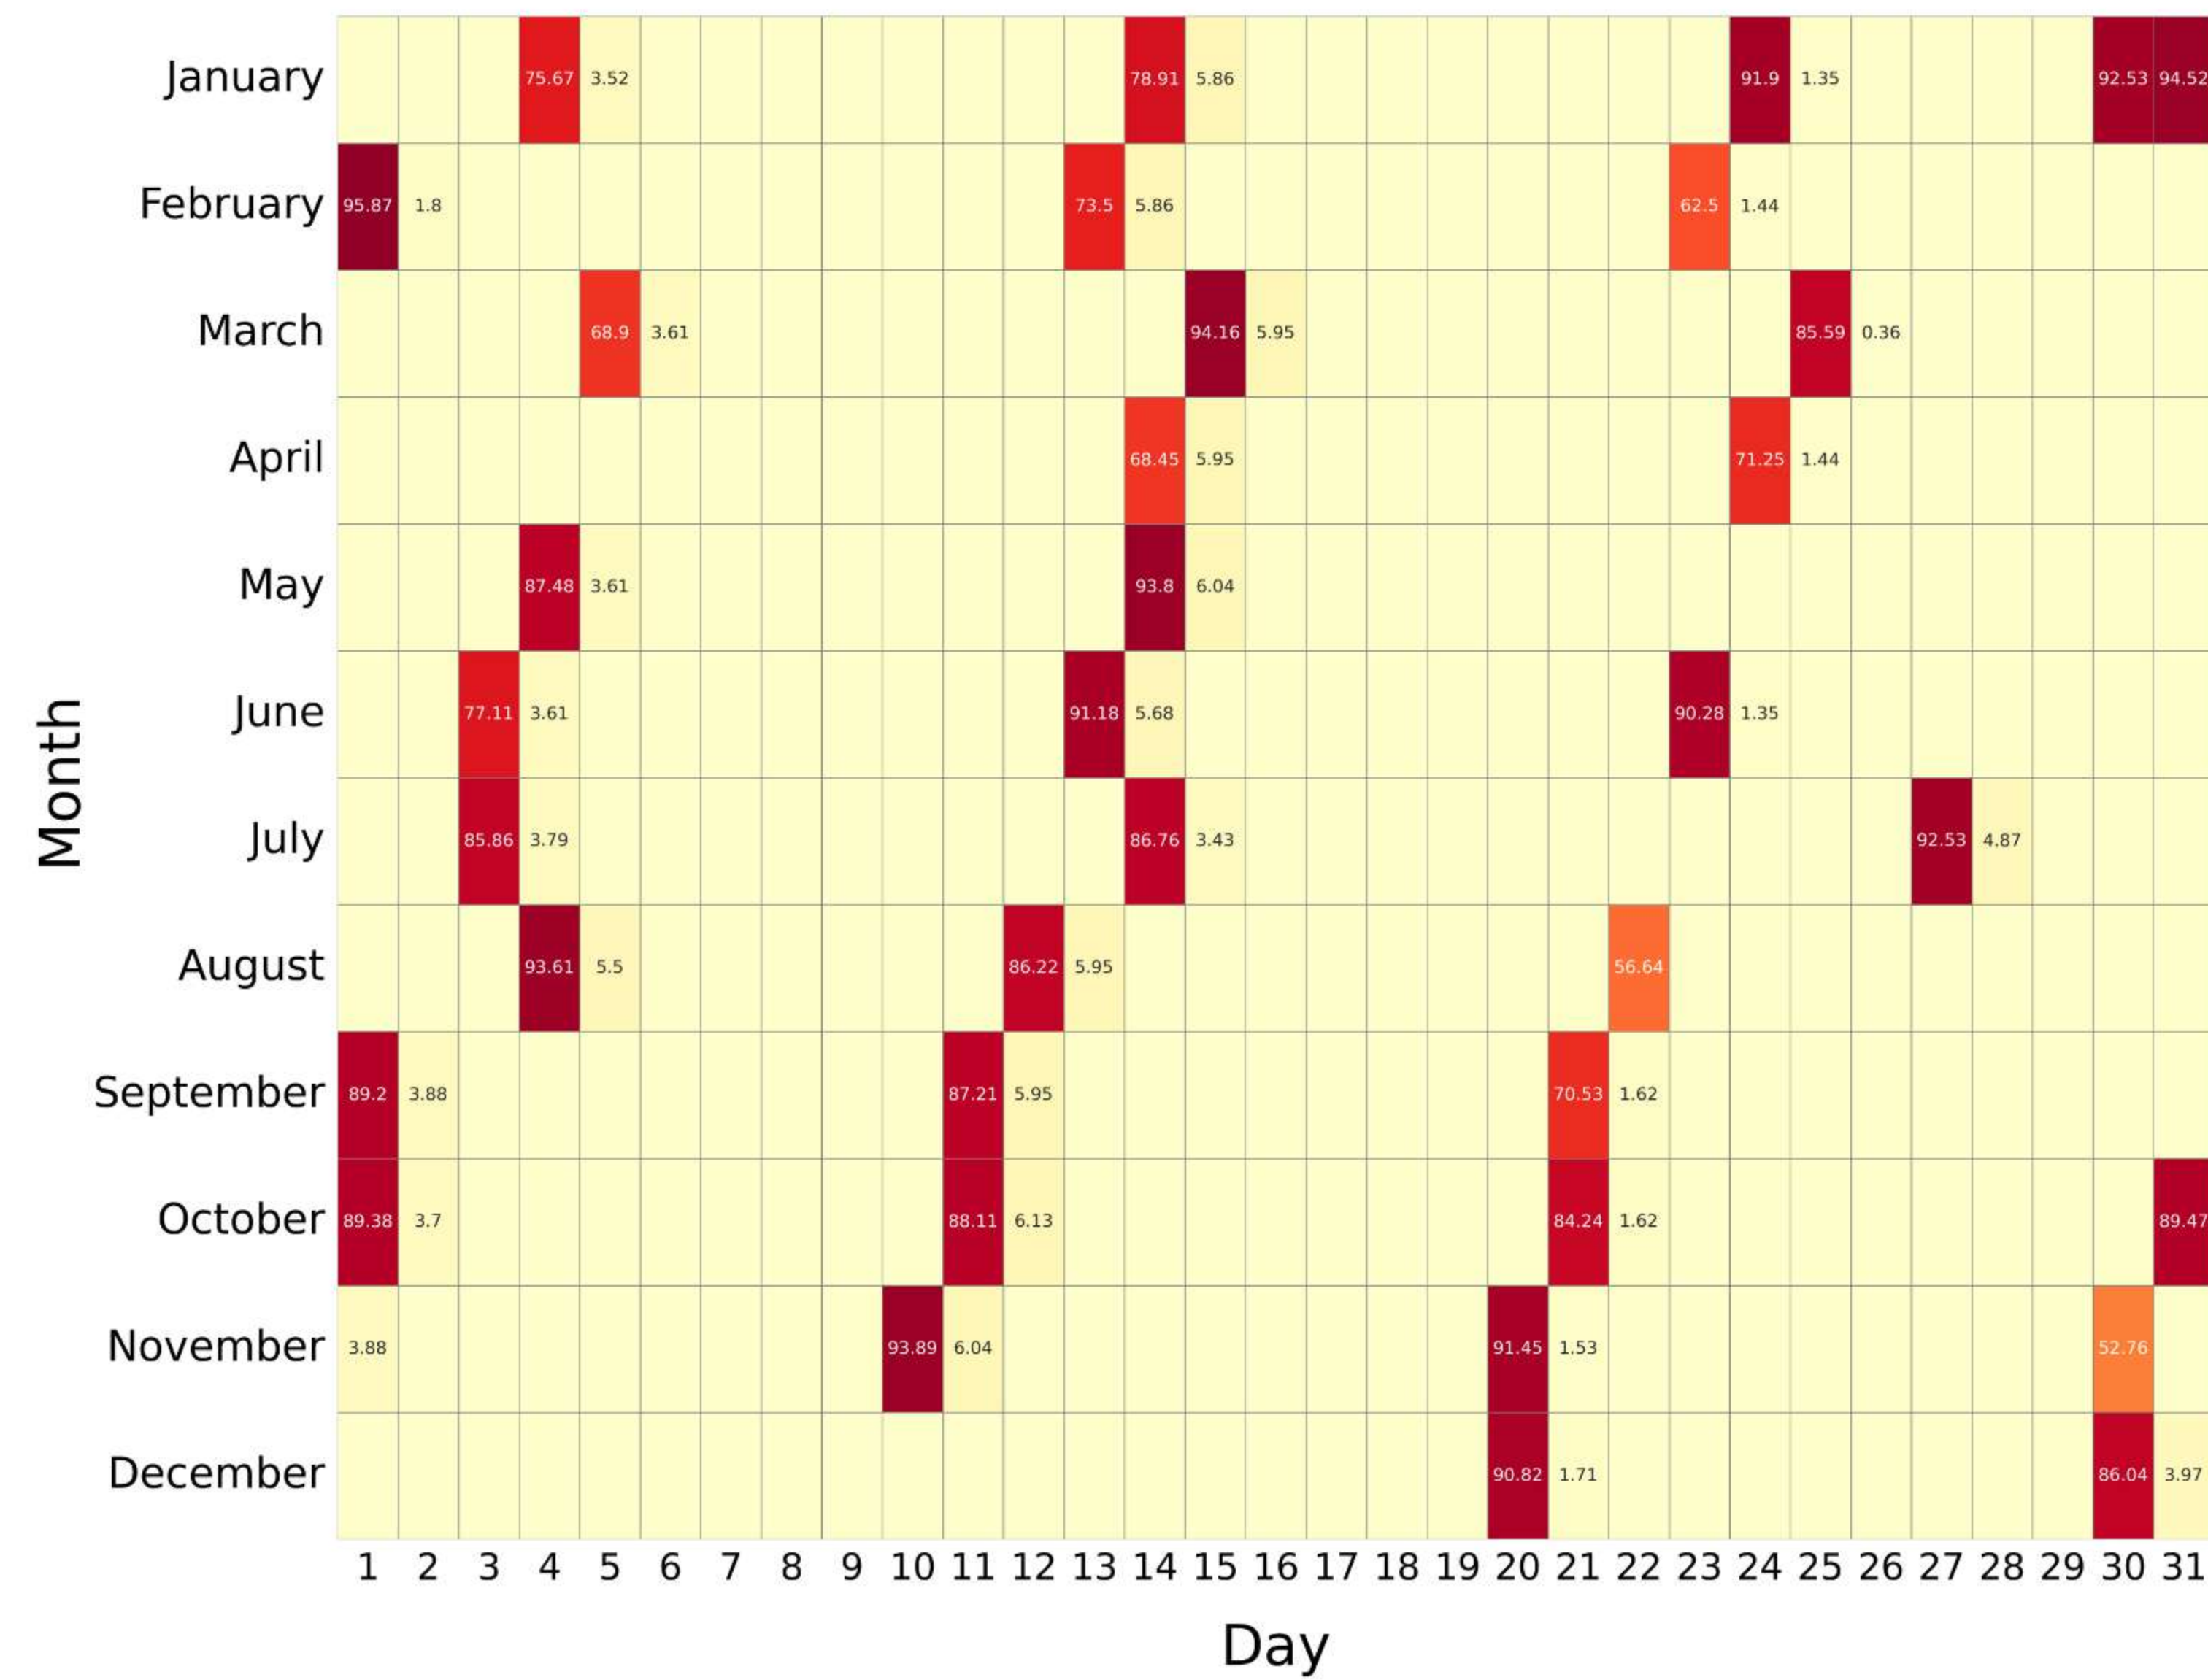

# V5 REDUCED RESOLUTION (UPPER-ATMOSPHERE): 2005 - 2008

RR:V5 (Temperature) UA , year: 2005

RR:V5 (Temperature) UA , year: 2006

RR:V5 (Temperature) UA , year: 2007

RR:V5 (Temperature) UA , year: 2008

**DAILY DATA AVAILABILITY (%)**

# V5 REDUCED RESOLUTION (UPPER-ATMOSPHERE): 2009 - 2012

RR:V5 (Temperature) UA , year: 2009

RR:V5 (Temperature) UA , year: 2010

RR:V5 (Temperature) UA , year: 2011

RR:V5 (Temperature) UA , year: 2012

**DAILY DATA AVAILABILITY (%)**