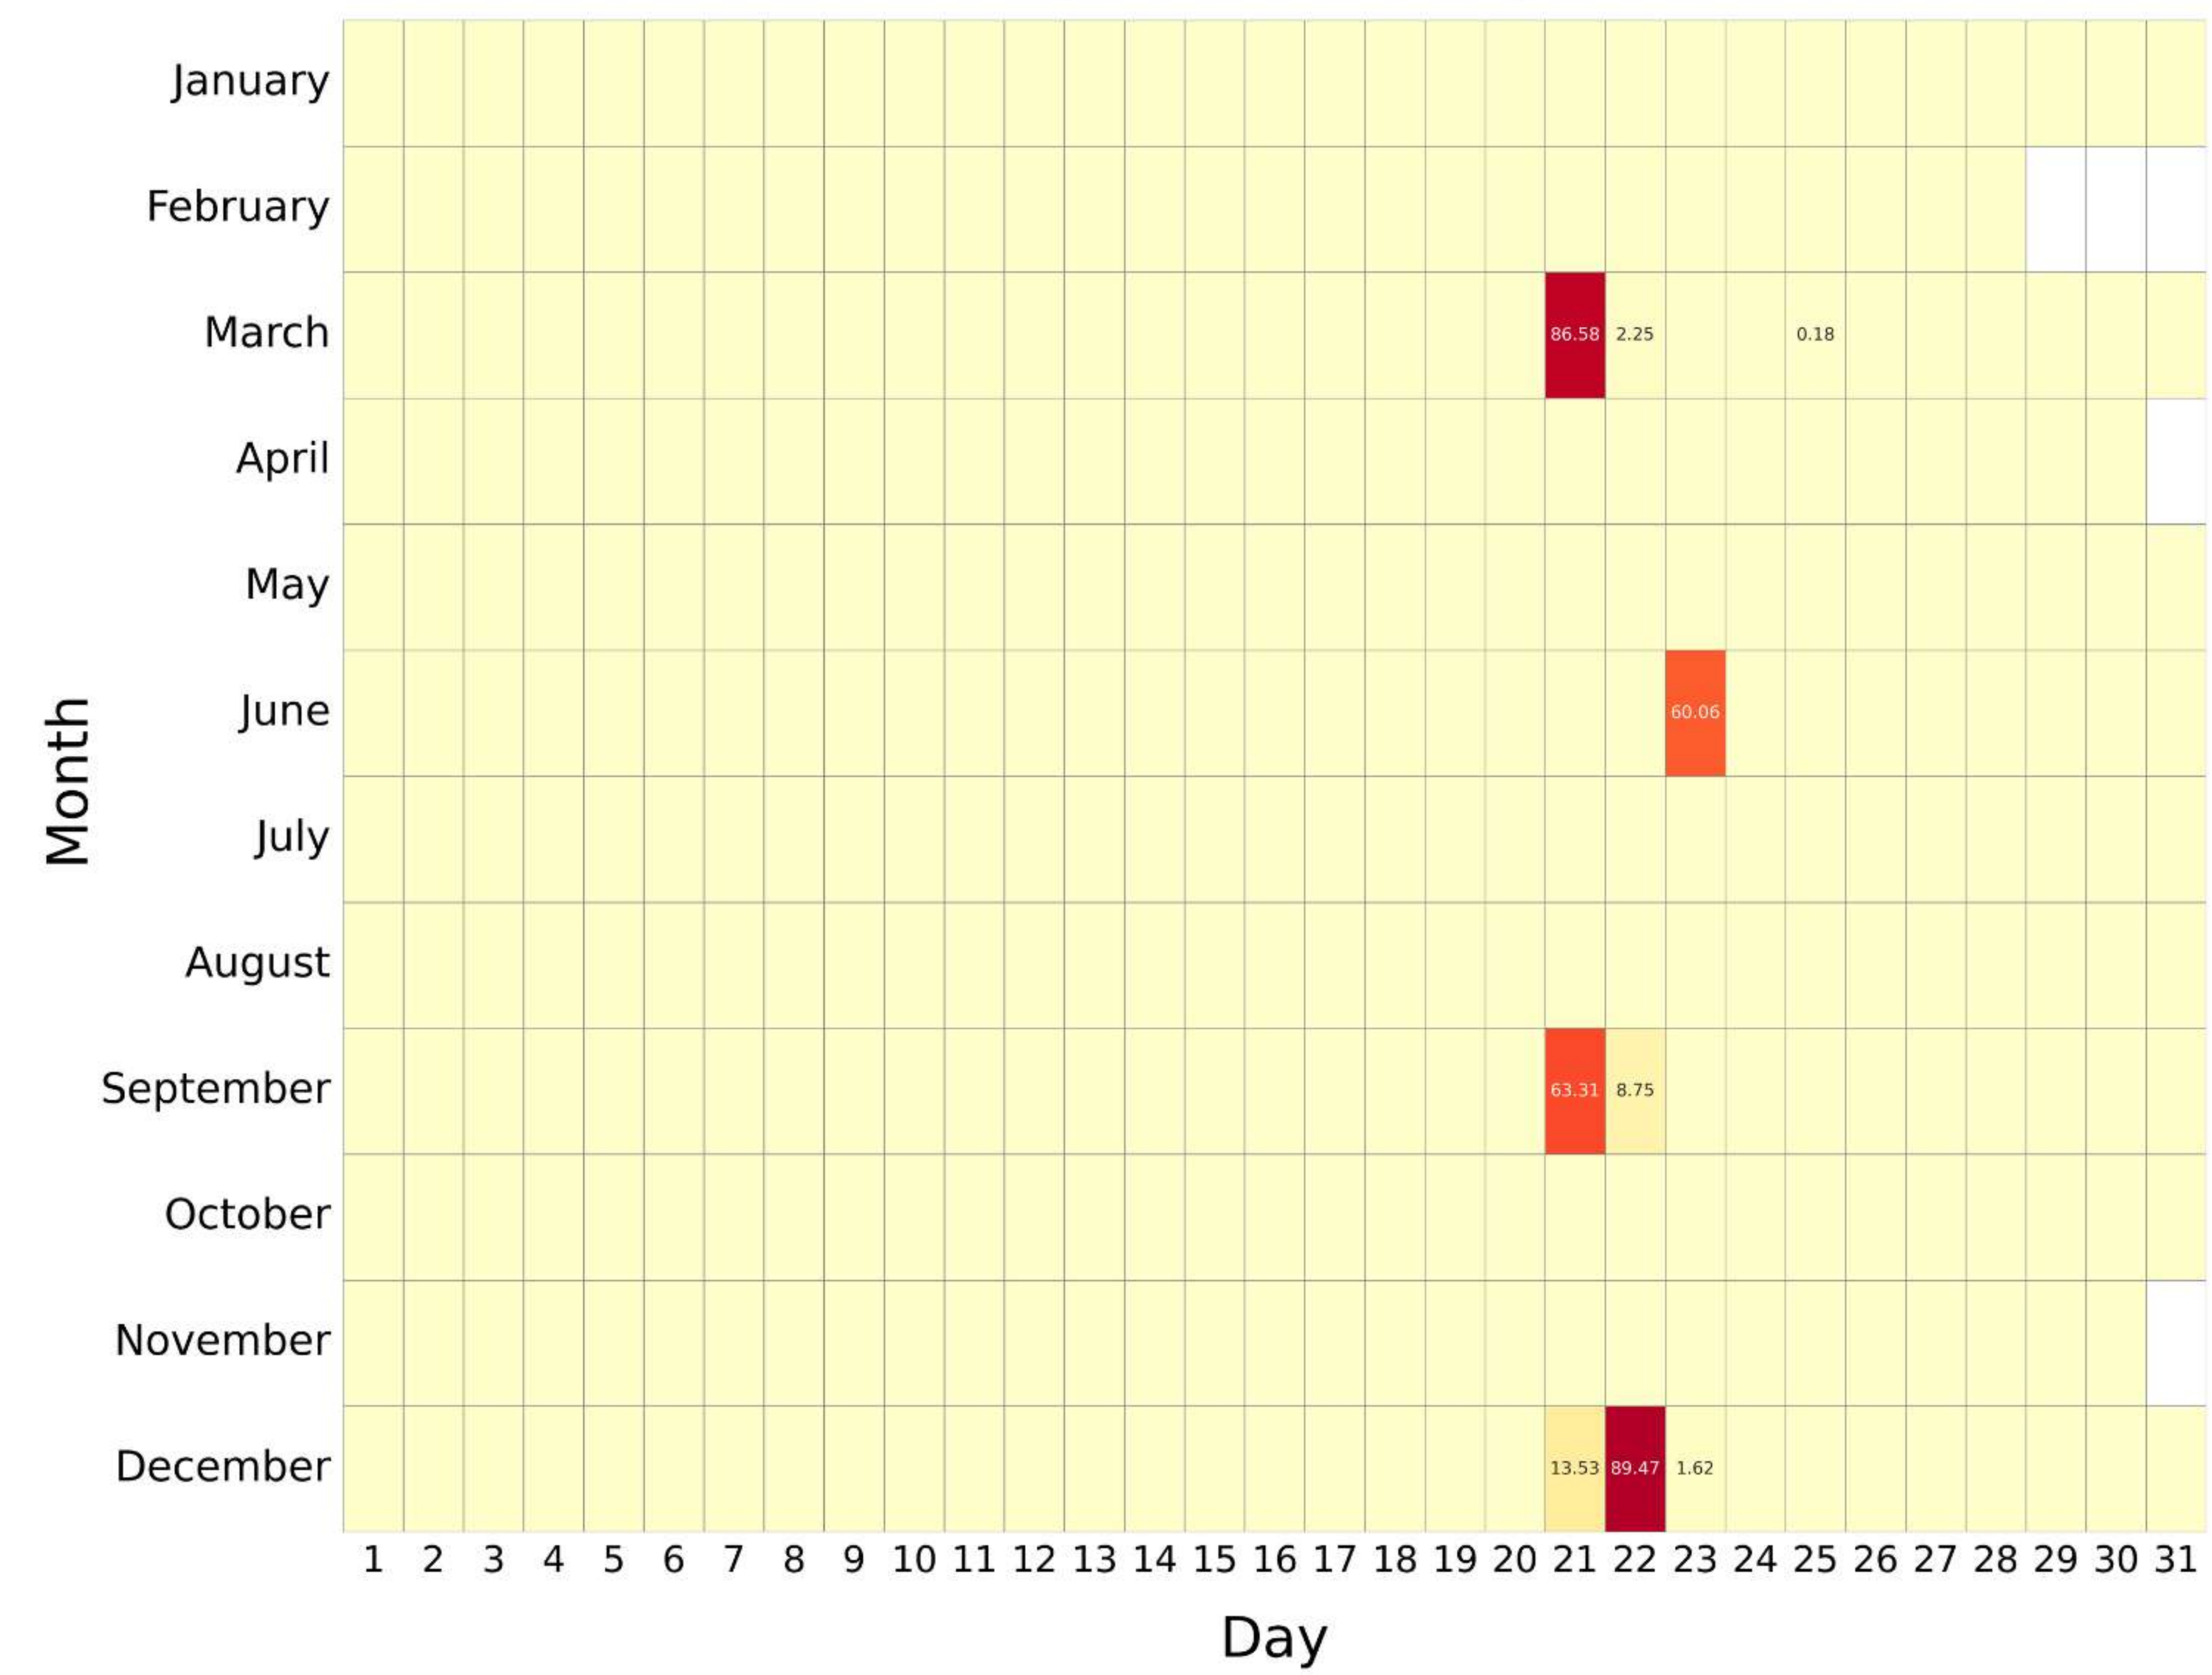

# V5 REDUCED RESOLUTION (UPPER-ATMOSPHERE): 2005 - 2008

RR:V5 (Temperature) UA , year: 2005

RR:V5 (Temperature) UA , year: 2006

RR:V5 (Temperature) UA , year: 2007

RR:V5 (Temperature) UA , year: 2008

**DAILY DATA AVAILABILITY (%)**

# V5 REDUCED RESOLUTION (UPPER-ATMOSPHERE): 2009 - 2012

RR:V5 (Temperature) UA , year: 2009

RR:V5 (Temperature) UA , year: 2010

RR:V5 (Temperature) UA , year: 2011

RR:V5 (Temperature) UA , year: 2012

**DAILY DATA AVAILABILITY (%)**