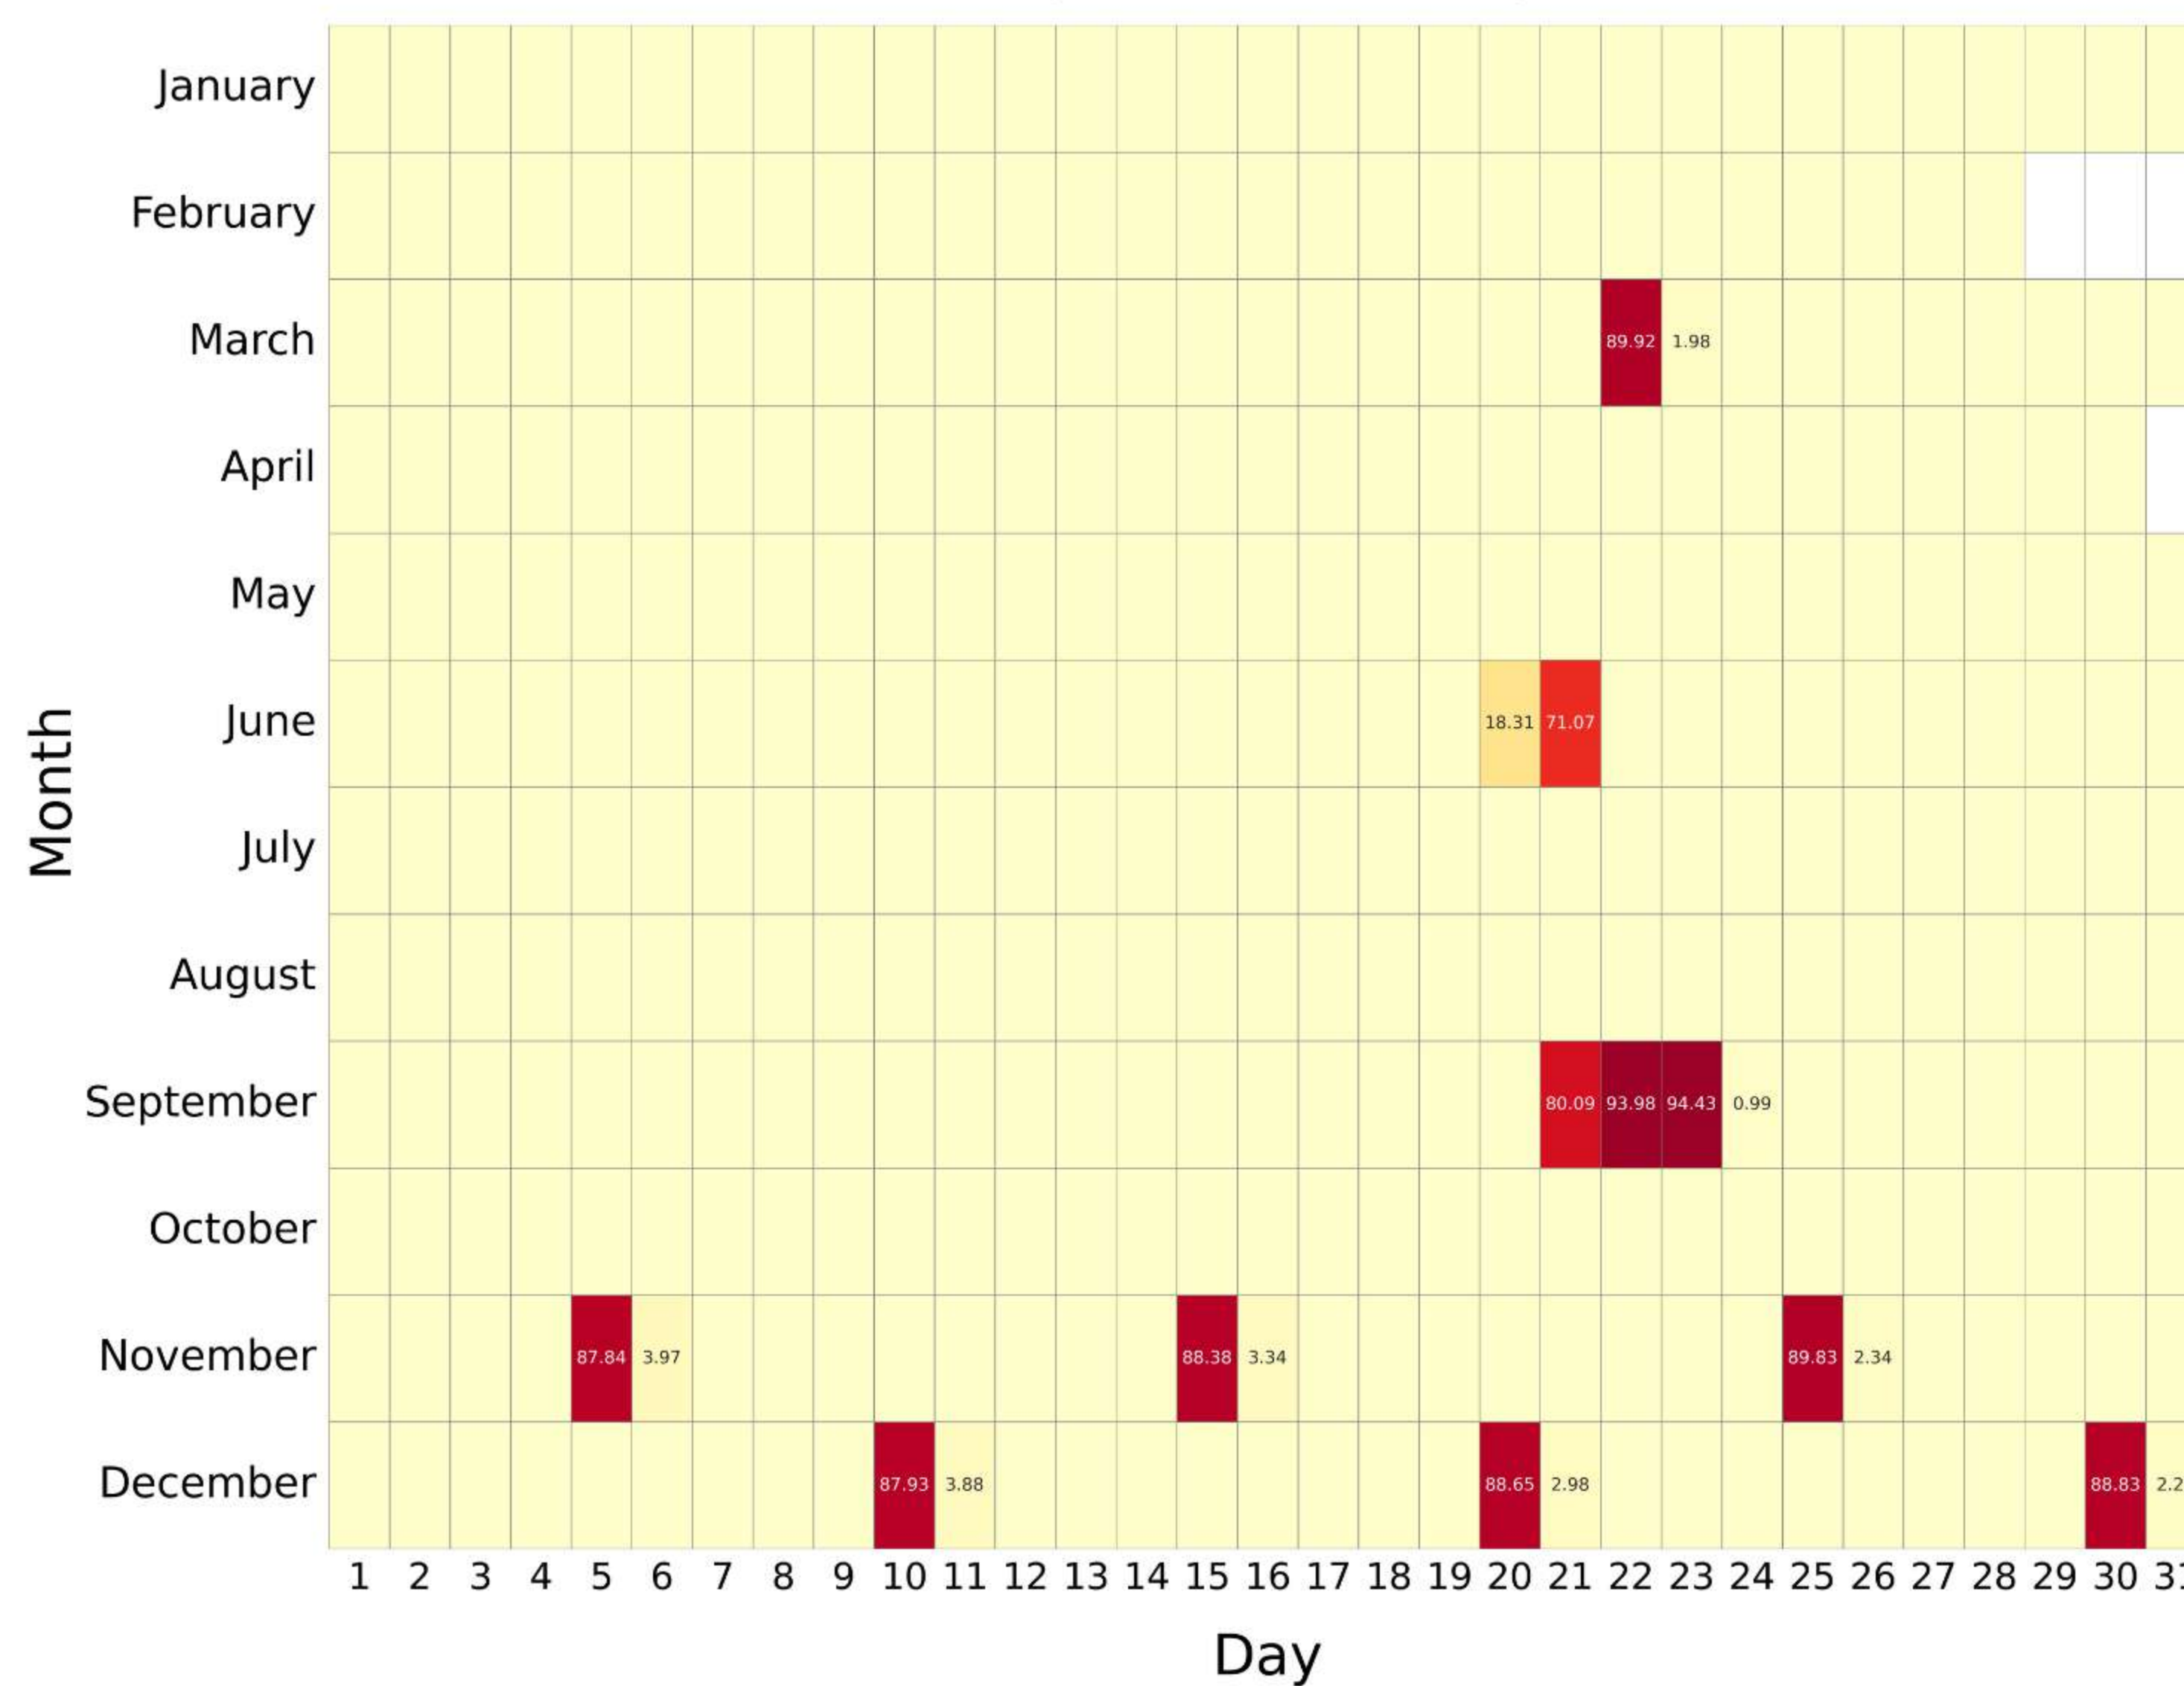

# V5 REDUCED RESOLUTION (UPPER-ATMOSPHERE): 2005 - 2008

RR:V5 (Temperature) UA , year: 2005

RR:V5 (Temperature) UA , year: 2006

RR:V5 (Temperature) UA , year: 2007

RR:V5 (Temperature) UA , year: 2008

**DAILY DATA AVAILABILITY (%)**

# V5 REDUCED RESOLUTION (UPPER-ATMOSPHERE): 2009 - 2012

RR:V5 (Temperature) UA , year: 2009

RR:V5 (Temperature) UA , year: 2010

RR:V5 (Temperature) UA , year: 2011

RR:V5 (Temperature) UA , year: 2012

**DAILY DATA AVAILABILITY (%)**