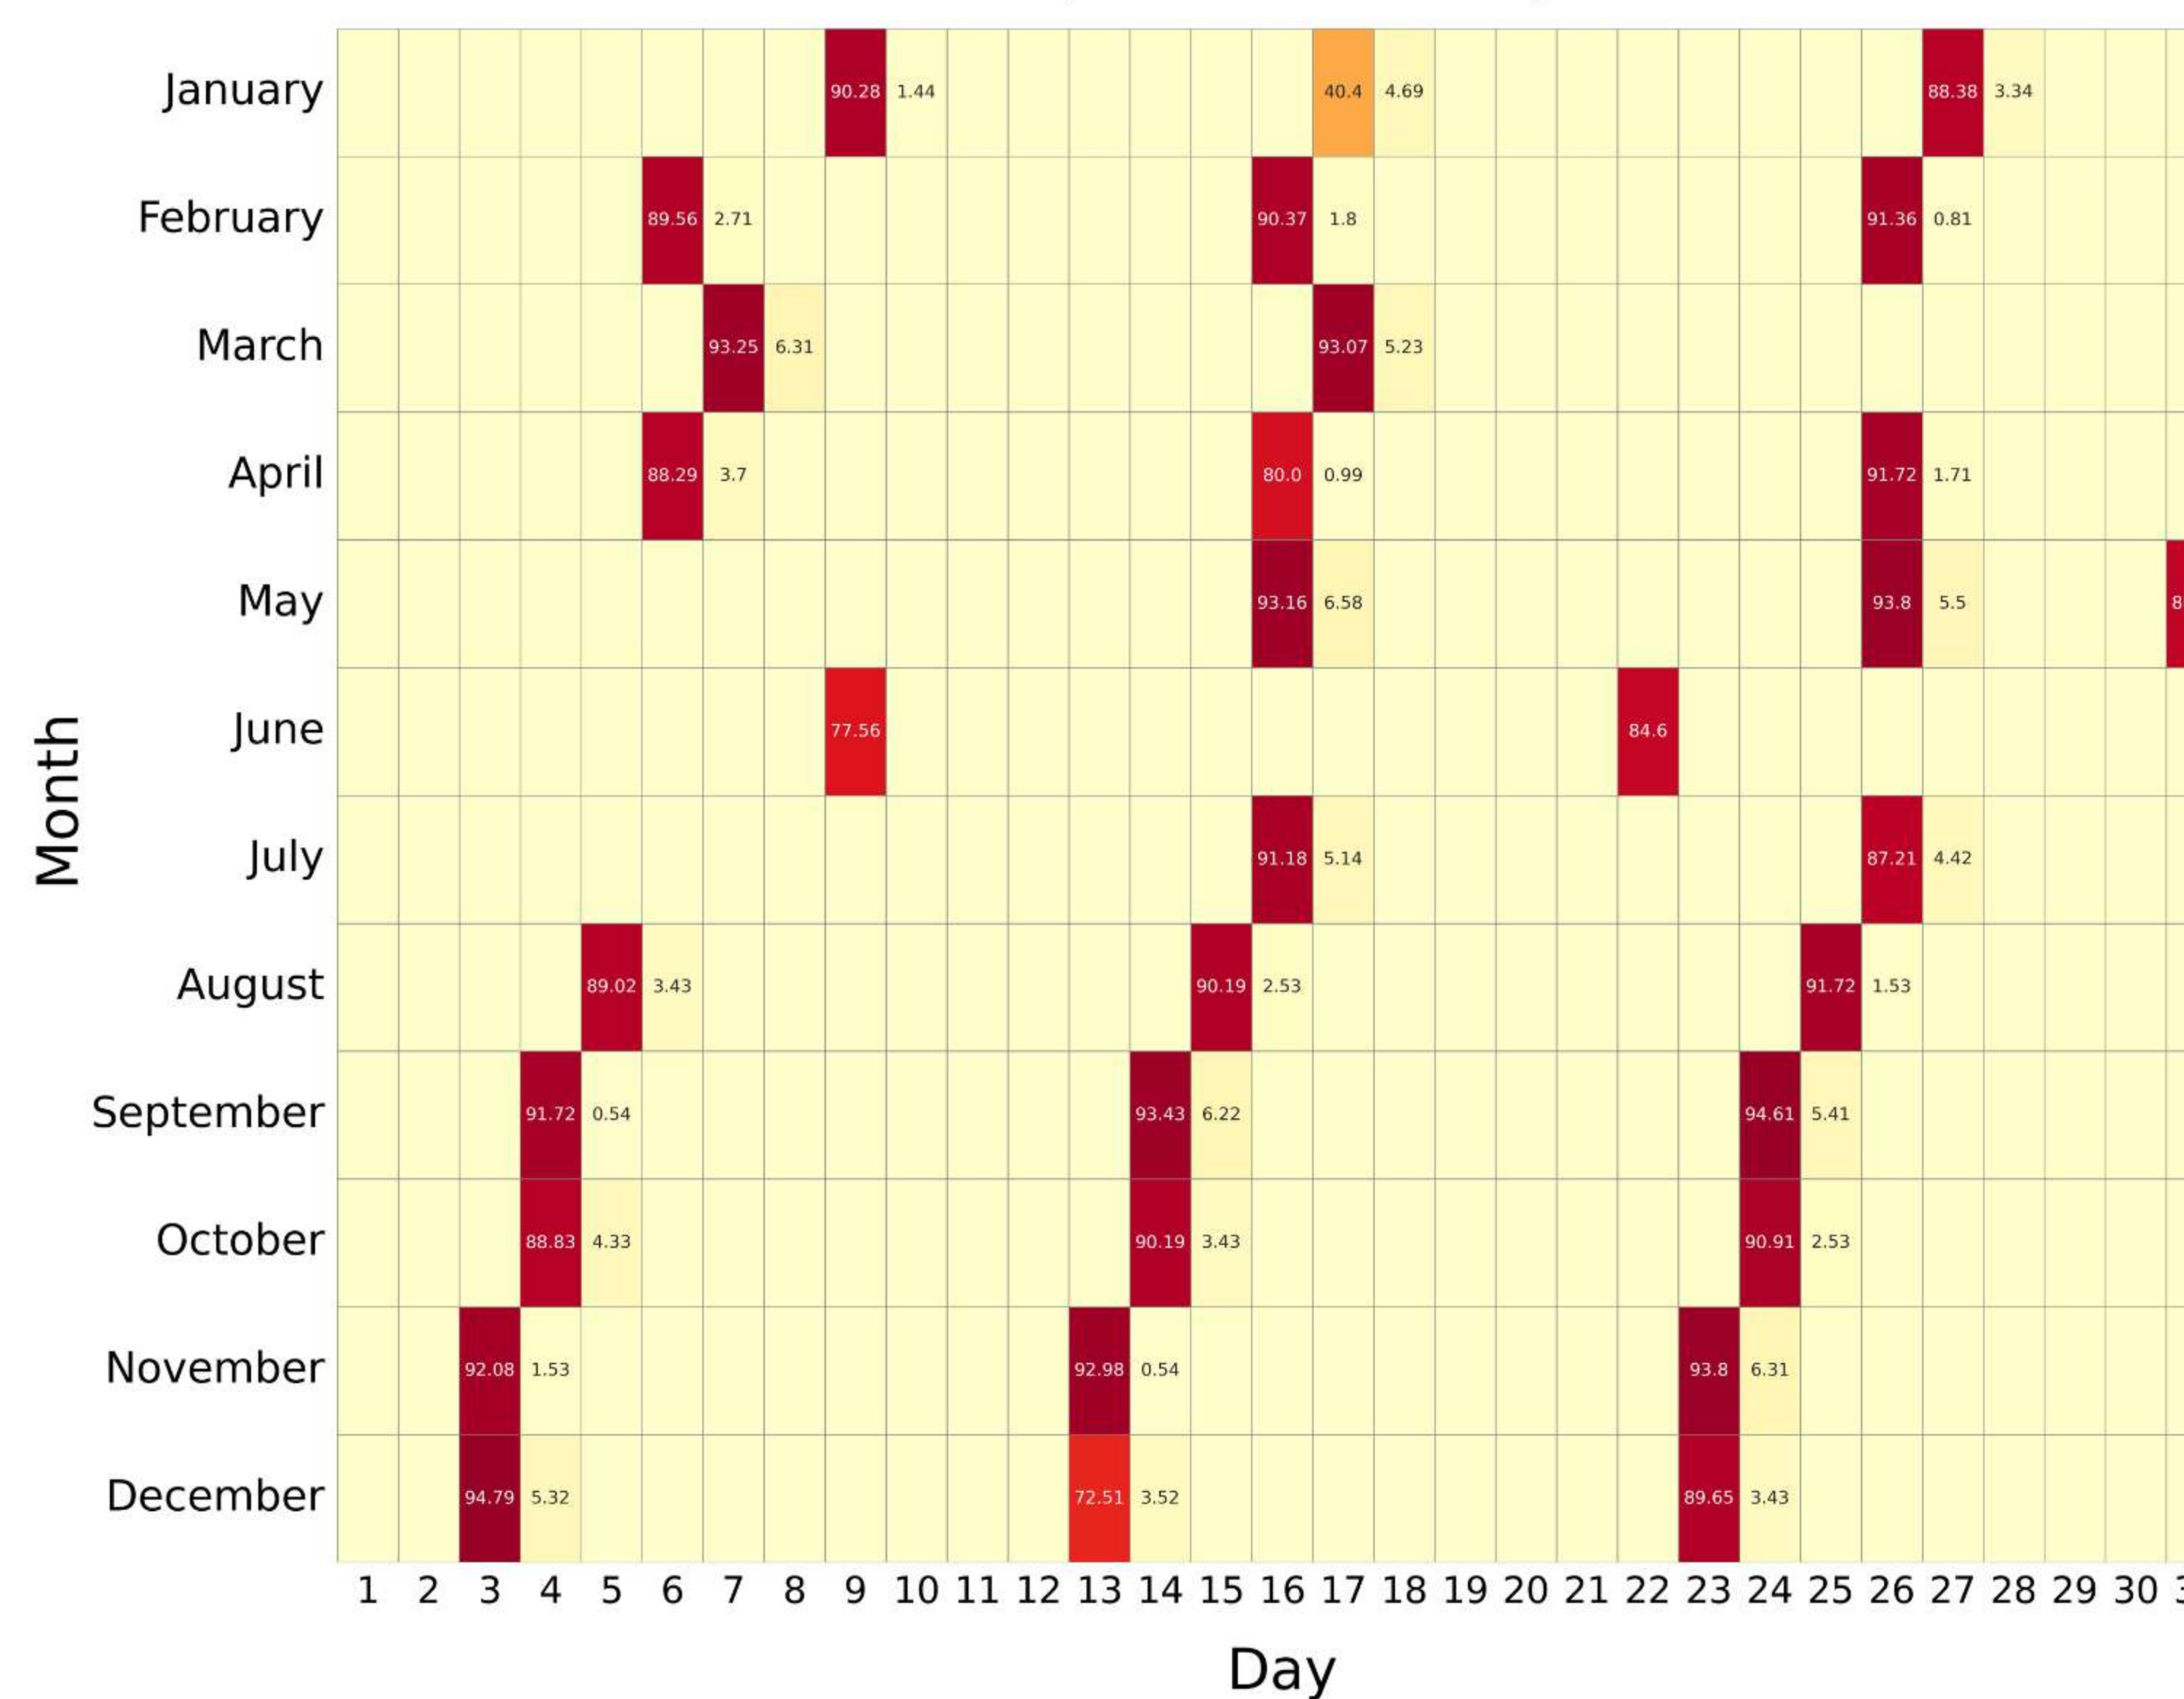

# V5 REDUCED RESOLUTION (UPPER-ATMOSPHERE): 2005 - 2008

RR:V5 (Temperature) UA , year: 2005

RR:V5 (Temperature) UA , year: 2006

RR:V5 (Temperature) UA , year: 2007

RR:V5 (Temperature) UA , year: 2008

**DAILY DATA AVAILABILITY (%)**

# V5 REDUCED RESOLUTION (UPPER-ATMOSPHERE): 2009 - 2012

RR:V5 (Temperature) UA , year: 2009

RR:V5 (Temperature) UA , year: 2010

RR:V5 (Temperature) UA , year: 2011

RR:V5 (Temperature) UA , year: 2012

**DAILY DATA AVAILABILITY (%)**