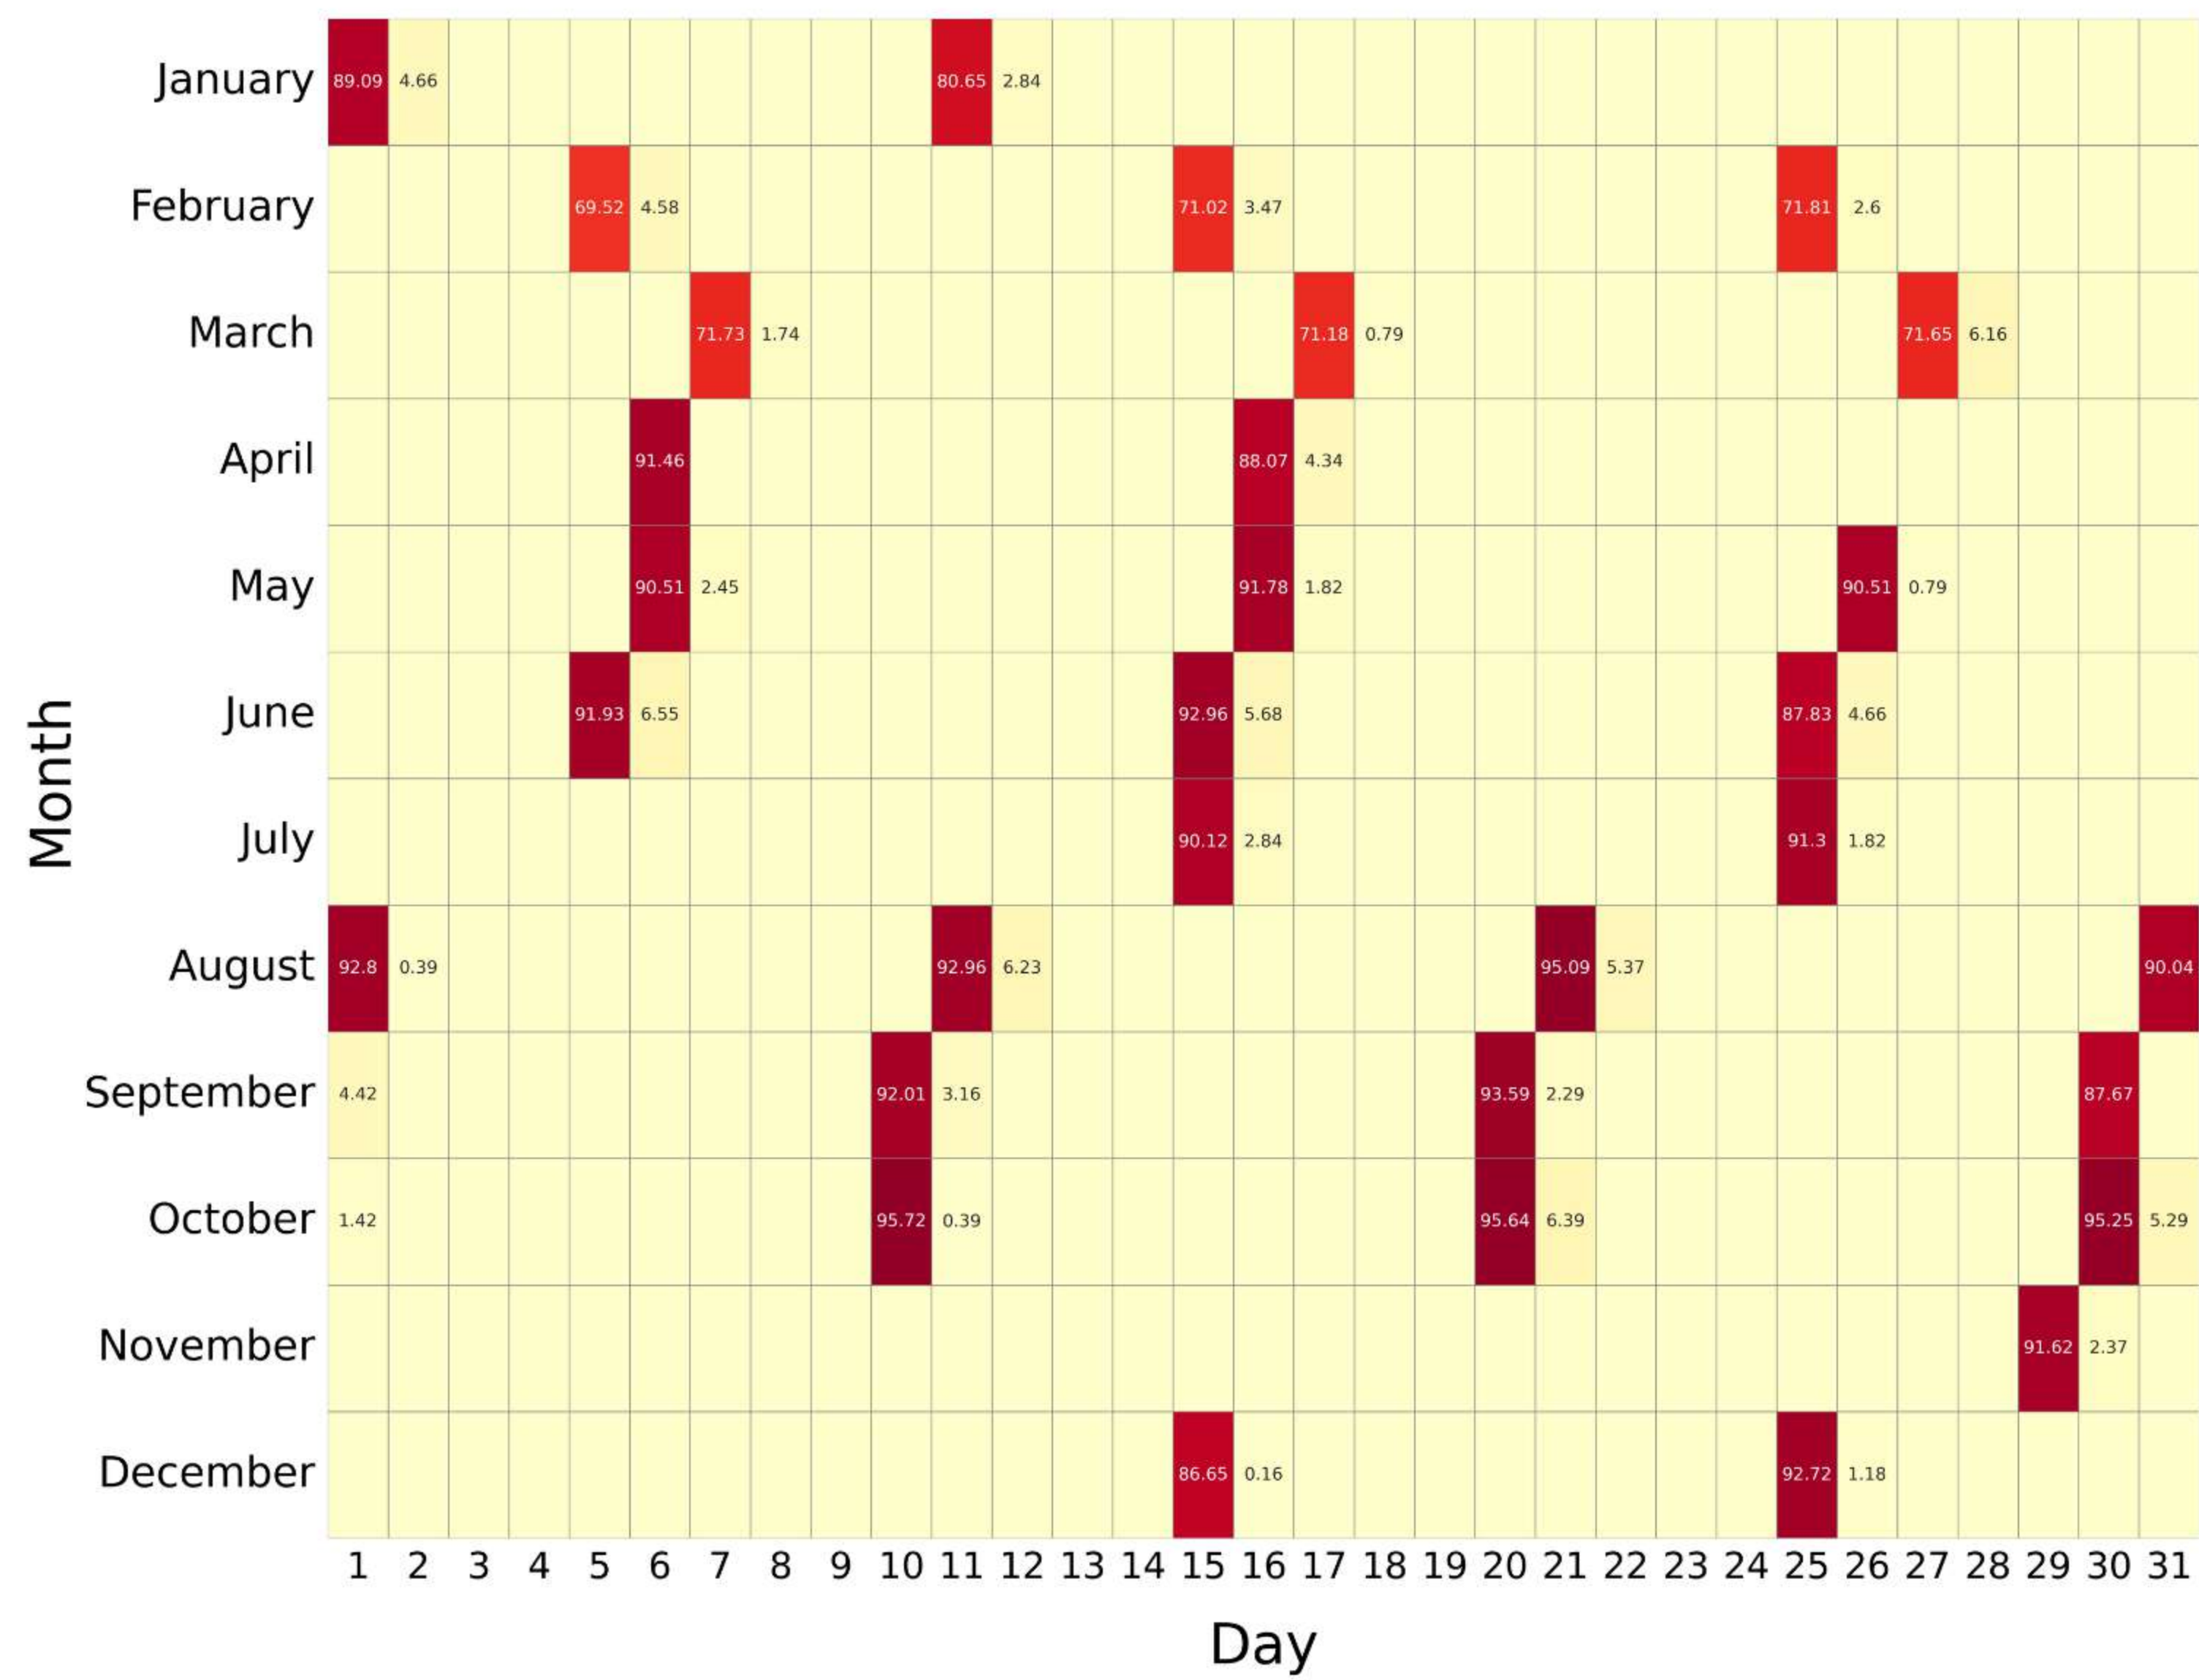

V8 REDUCED RESOLUTION (MIDDLE-ATMOSPHERE): 2005 - 2008

RR:V8 (Temperature) MA , year: 2005

RR:V8 (Temperature) MA , year: 2006

RR:V8 (Temperature) MA , year: 2007

RR:V8 (Temperature) MA , year: 2008

DAILY DATA AVAILABILITY (%)

V8 REDUCED RESOLUTION (MIDDLE-ATMOSPHERE): 2009 - 2012

RR:V8 (Temperature) MA , year: 2009

RR:V8 (Temperature) MA , year: 2010

RR:V8 (Temperature) MA , year: 2011

RR:V8 (Temperature) MA , year: 2012