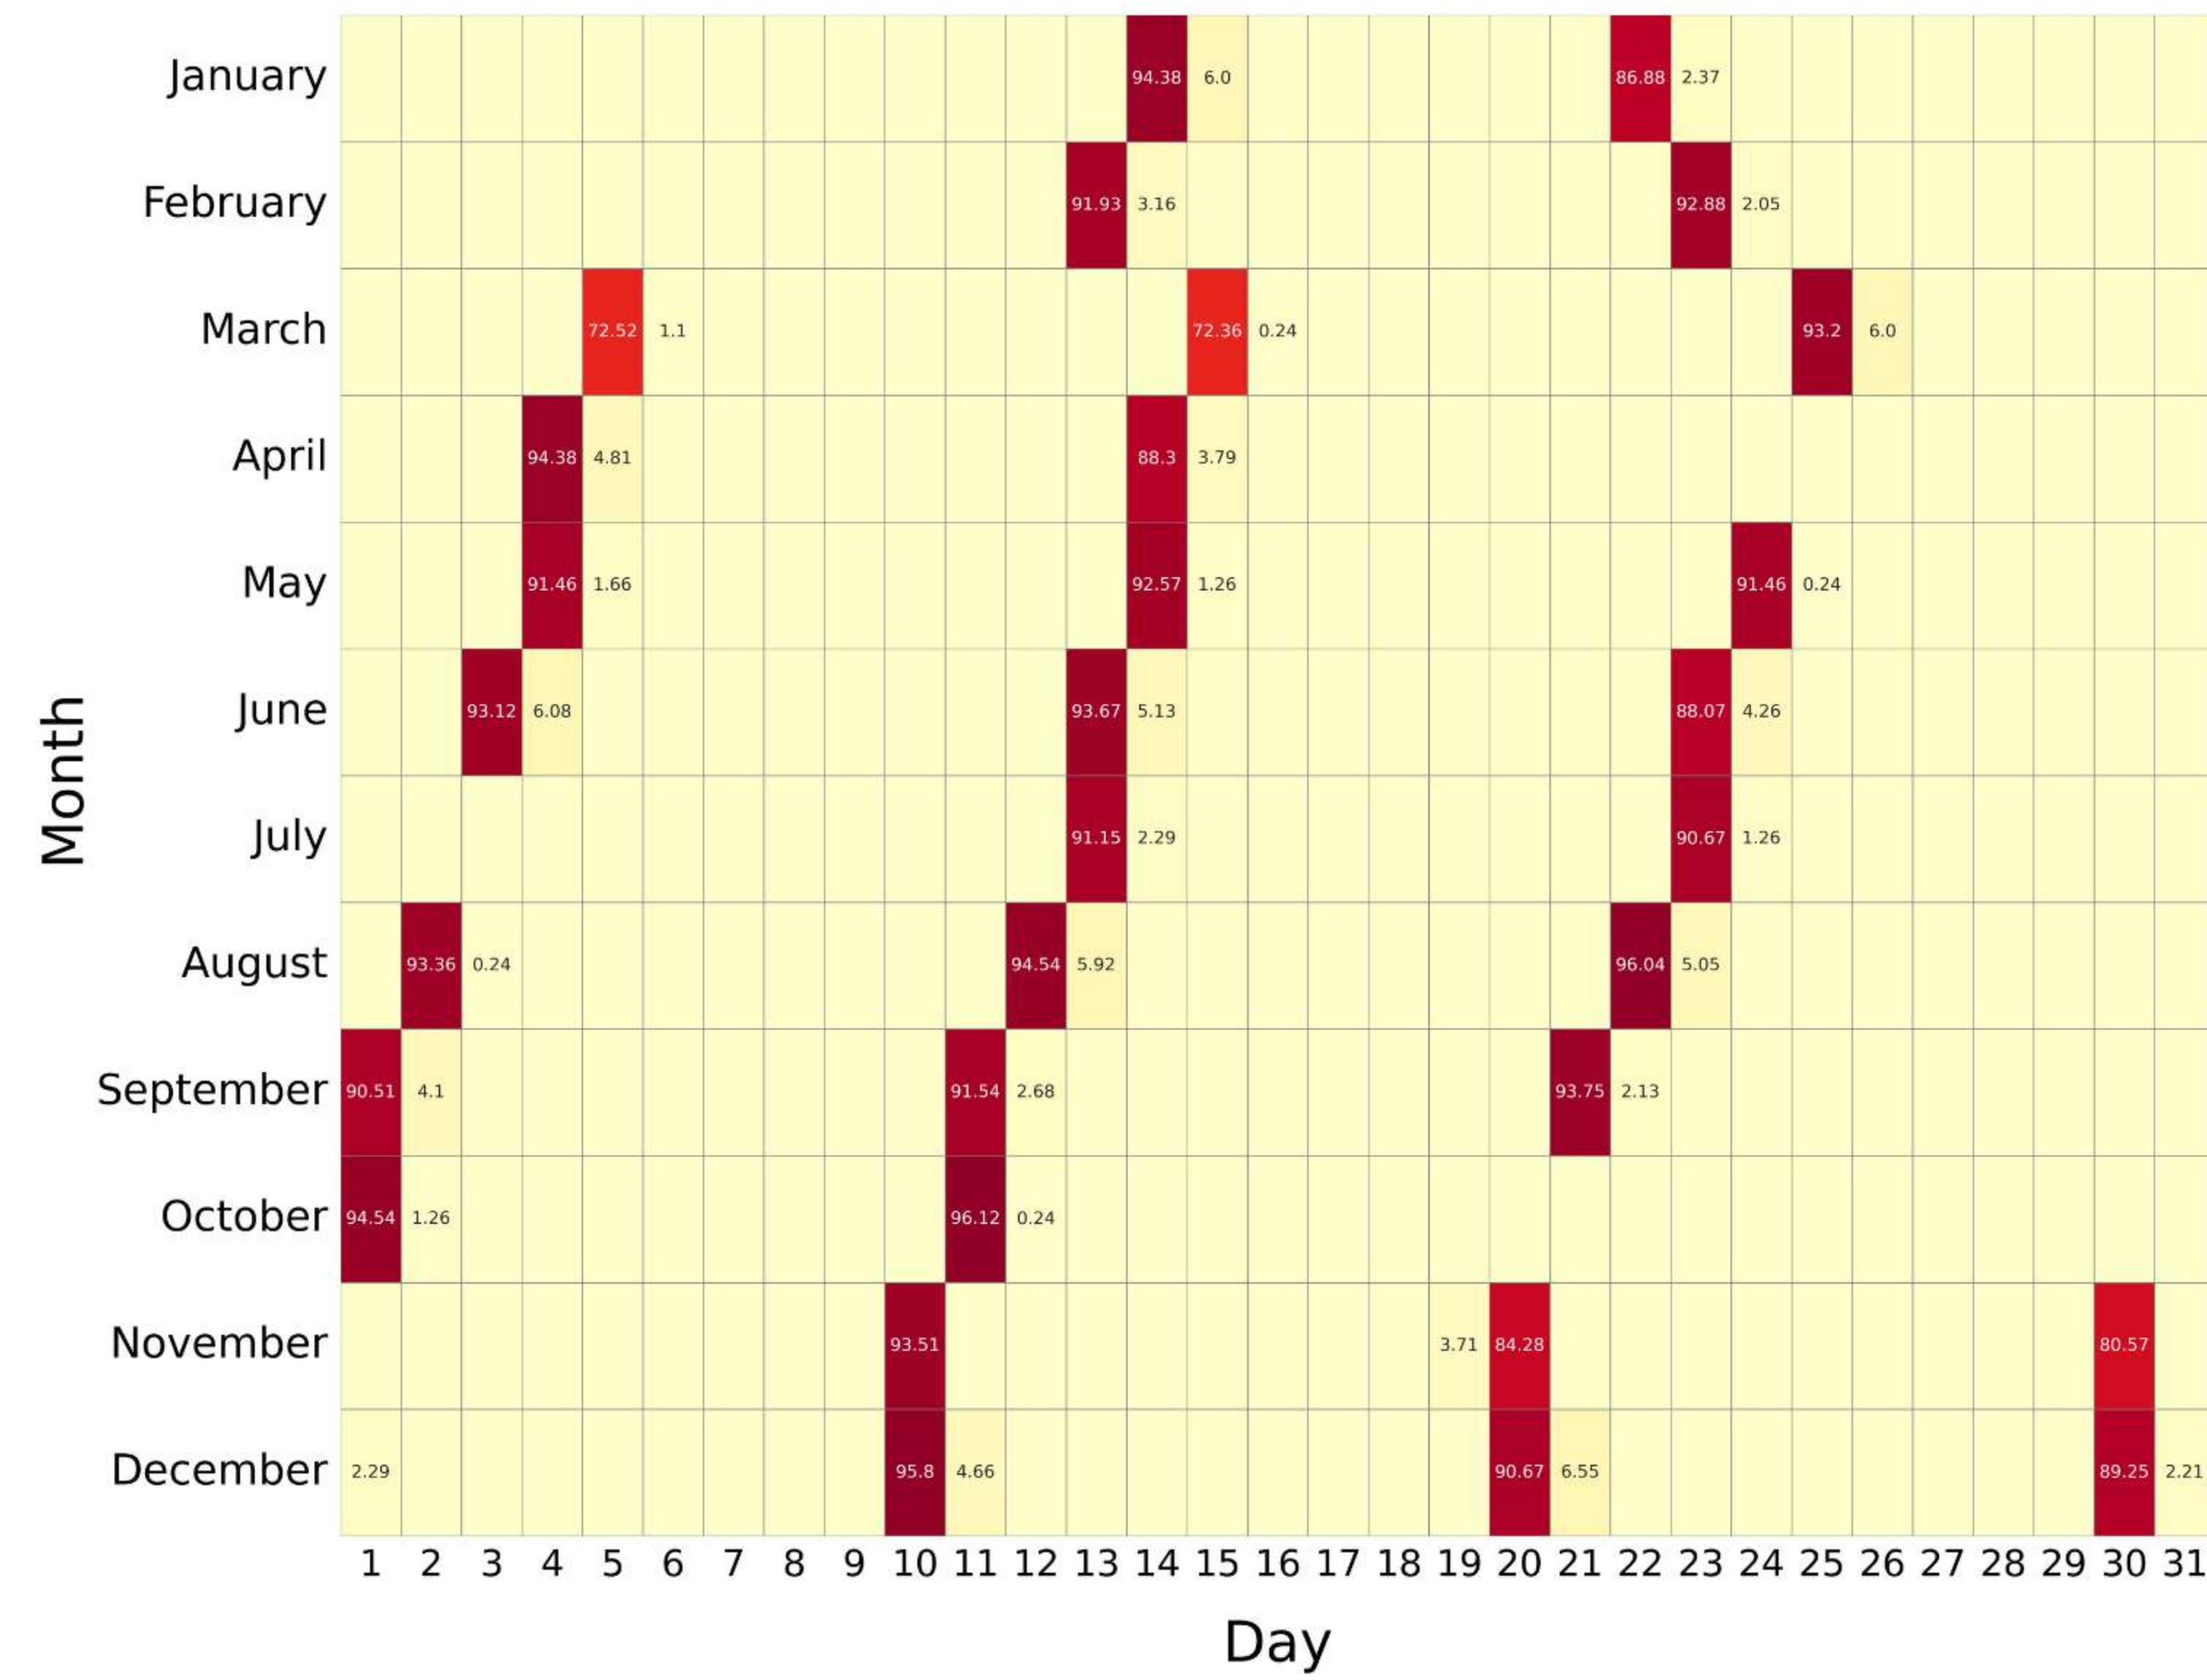

V8 REDUCED RESOLUTION (MIDDLE-ATMOSPHERE): 2005 - 2008

RR:V8 (Temperature) MA , year: 2005

RR:V8 (Temperature) MA , year: 2006

RR:V8 (Temperature) MA , year: 2007

RR:V8 (Temperature) MA , year: 2008

DAILY DATA AVAILABILITY (%)

V8 REDUCED RESOLUTION (MIDDLE-ATMOSPHERE): 2009 - 2012

RR:V8 (Temperature) MA , year: 2009

RR:V8 (Temperature) MA , year: 2010

RR:V8 (Temperature) MA , year: 2011

RR:V8 (Temperature) MA , year: 2012