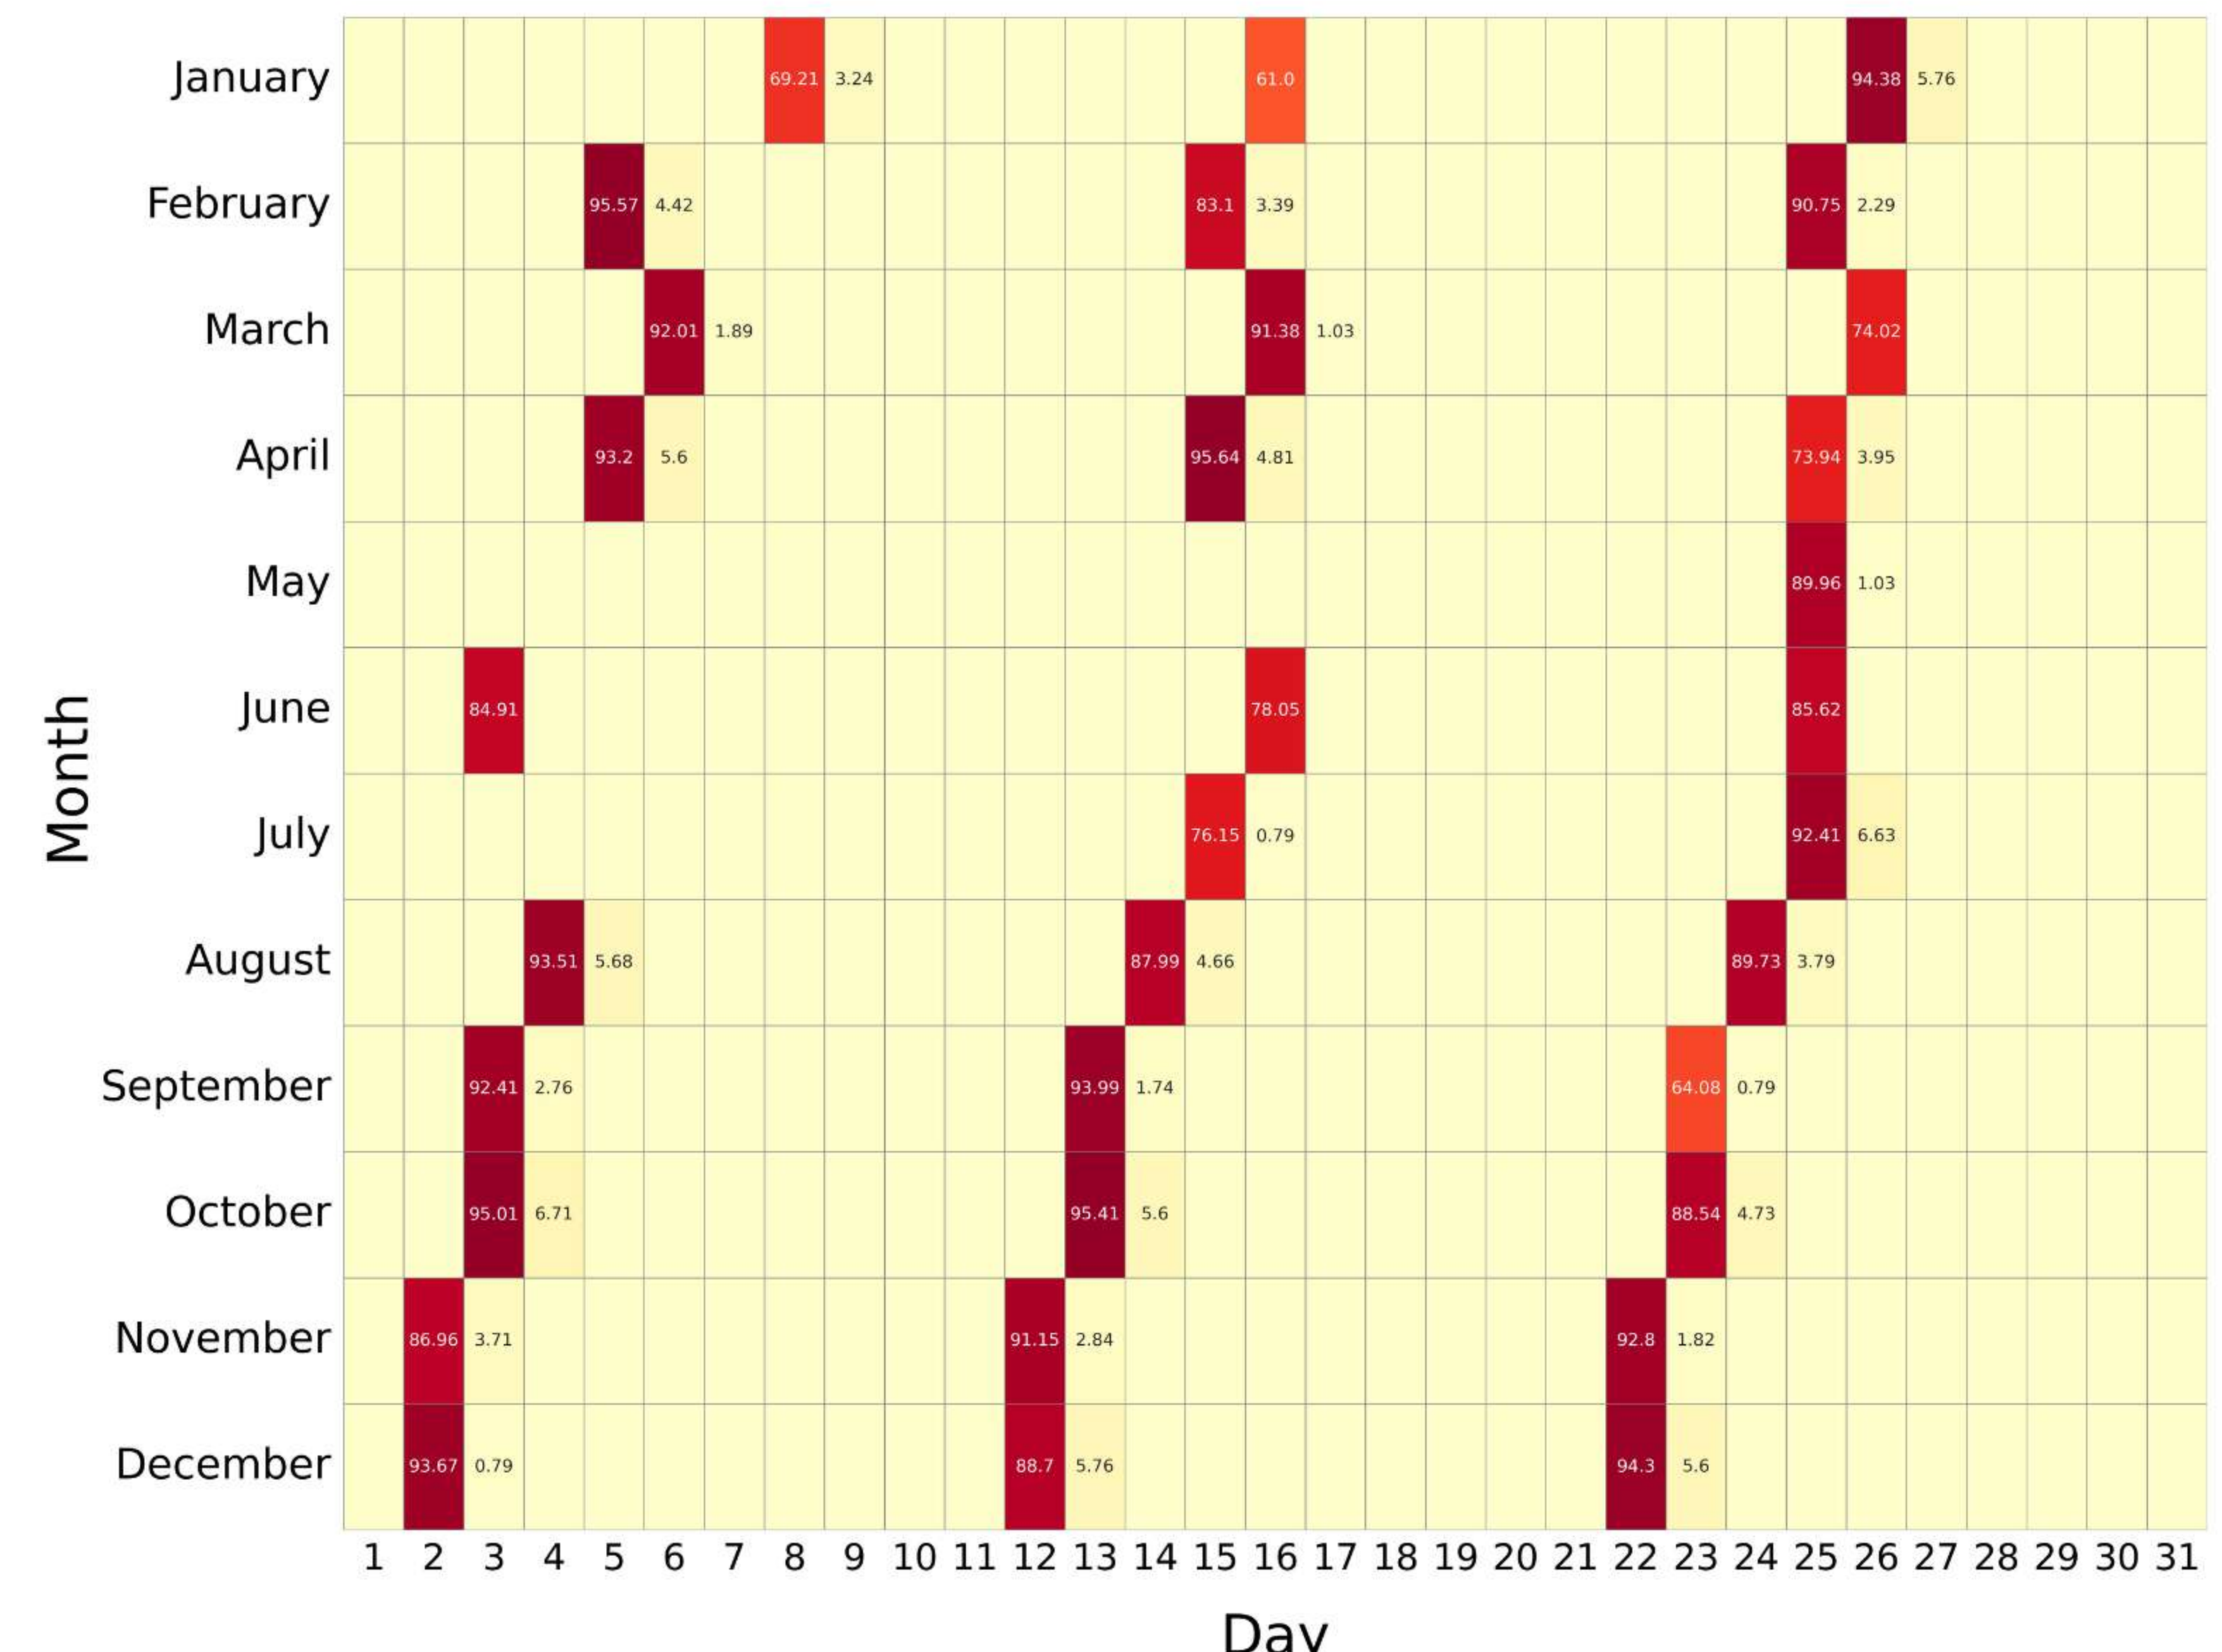

V8 REDUCED RESOLUTION (MIDDLE-ATMOSPHERE): 2005 - 2008

RR:V8 (Temperature) MA , year: 2005

RR:V8 (Temperature) MA , year: 2006

RR:V8 (Temperature) MA , year: 2007

RR:V8 (Temperature) MA , year: 2008

DAILY DATA AVAILABILITY (%)

V8 REDUCED RESOLUTION (MIDDLE-ATMOSPHERE): 2009 - 2012

RR:V8 (Temperature) MA , year: 2009

RR:V8 (Temperature) MA , year: 2010

RR:V8 (Temperature) MA , year: 2011

RR:V8 (Temperature) MA , year: 2012