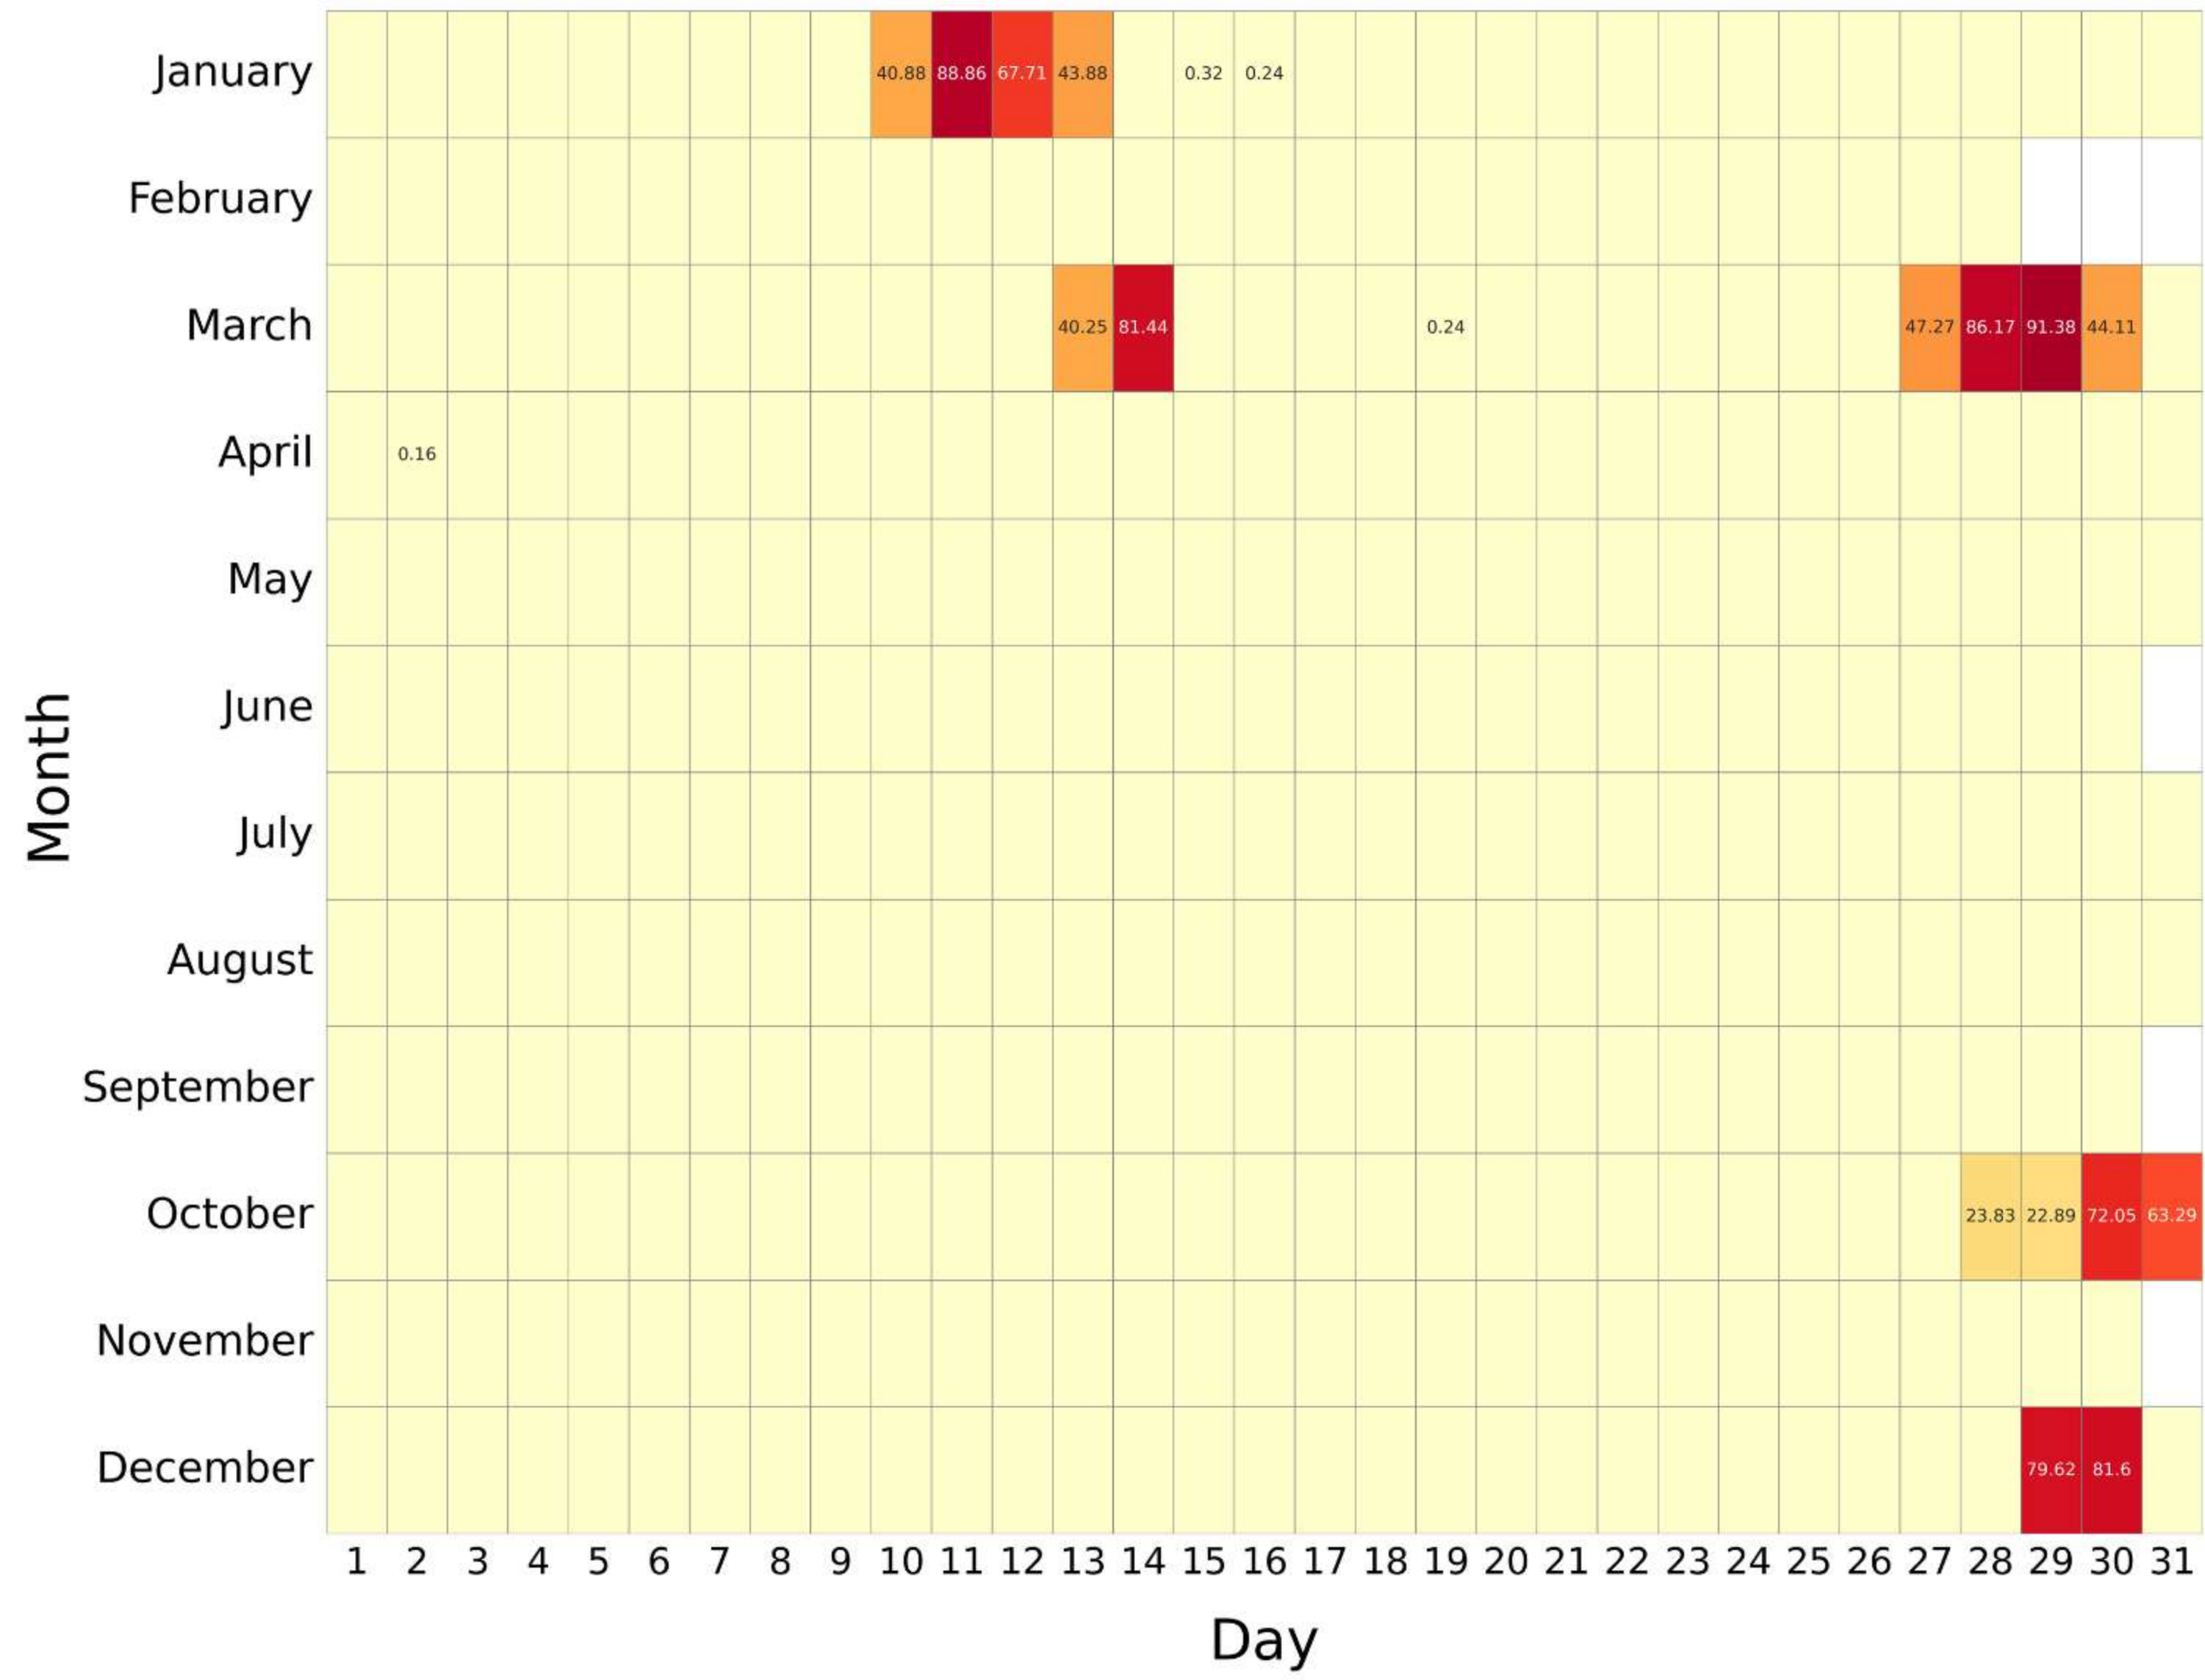

V8 REDUCED RESOLUTION (MIDDLE-ATMOSPHERE): 2005 - 2008

RR:V8 (Temperature) MA , year: 2005

RR:V8 (Temperature) MA , year: 2006

RR:V8 (Temperature) MA , year: 2007

RR:V8 (Temperature) MA , year: 2008

DAILY DATA AVAILABILITY (%)

V8 REDUCED RESOLUTION (MIDDLE-ATMOSPHERE): 2009 - 2012

RR:V8 (Temperature) MA , year: 2009

RR:V8 (Temperature) MA , year: 2010

RR:V8 (Temperature) MA , year: 2011

RR:V8 (Temperature) MA , year: 2012