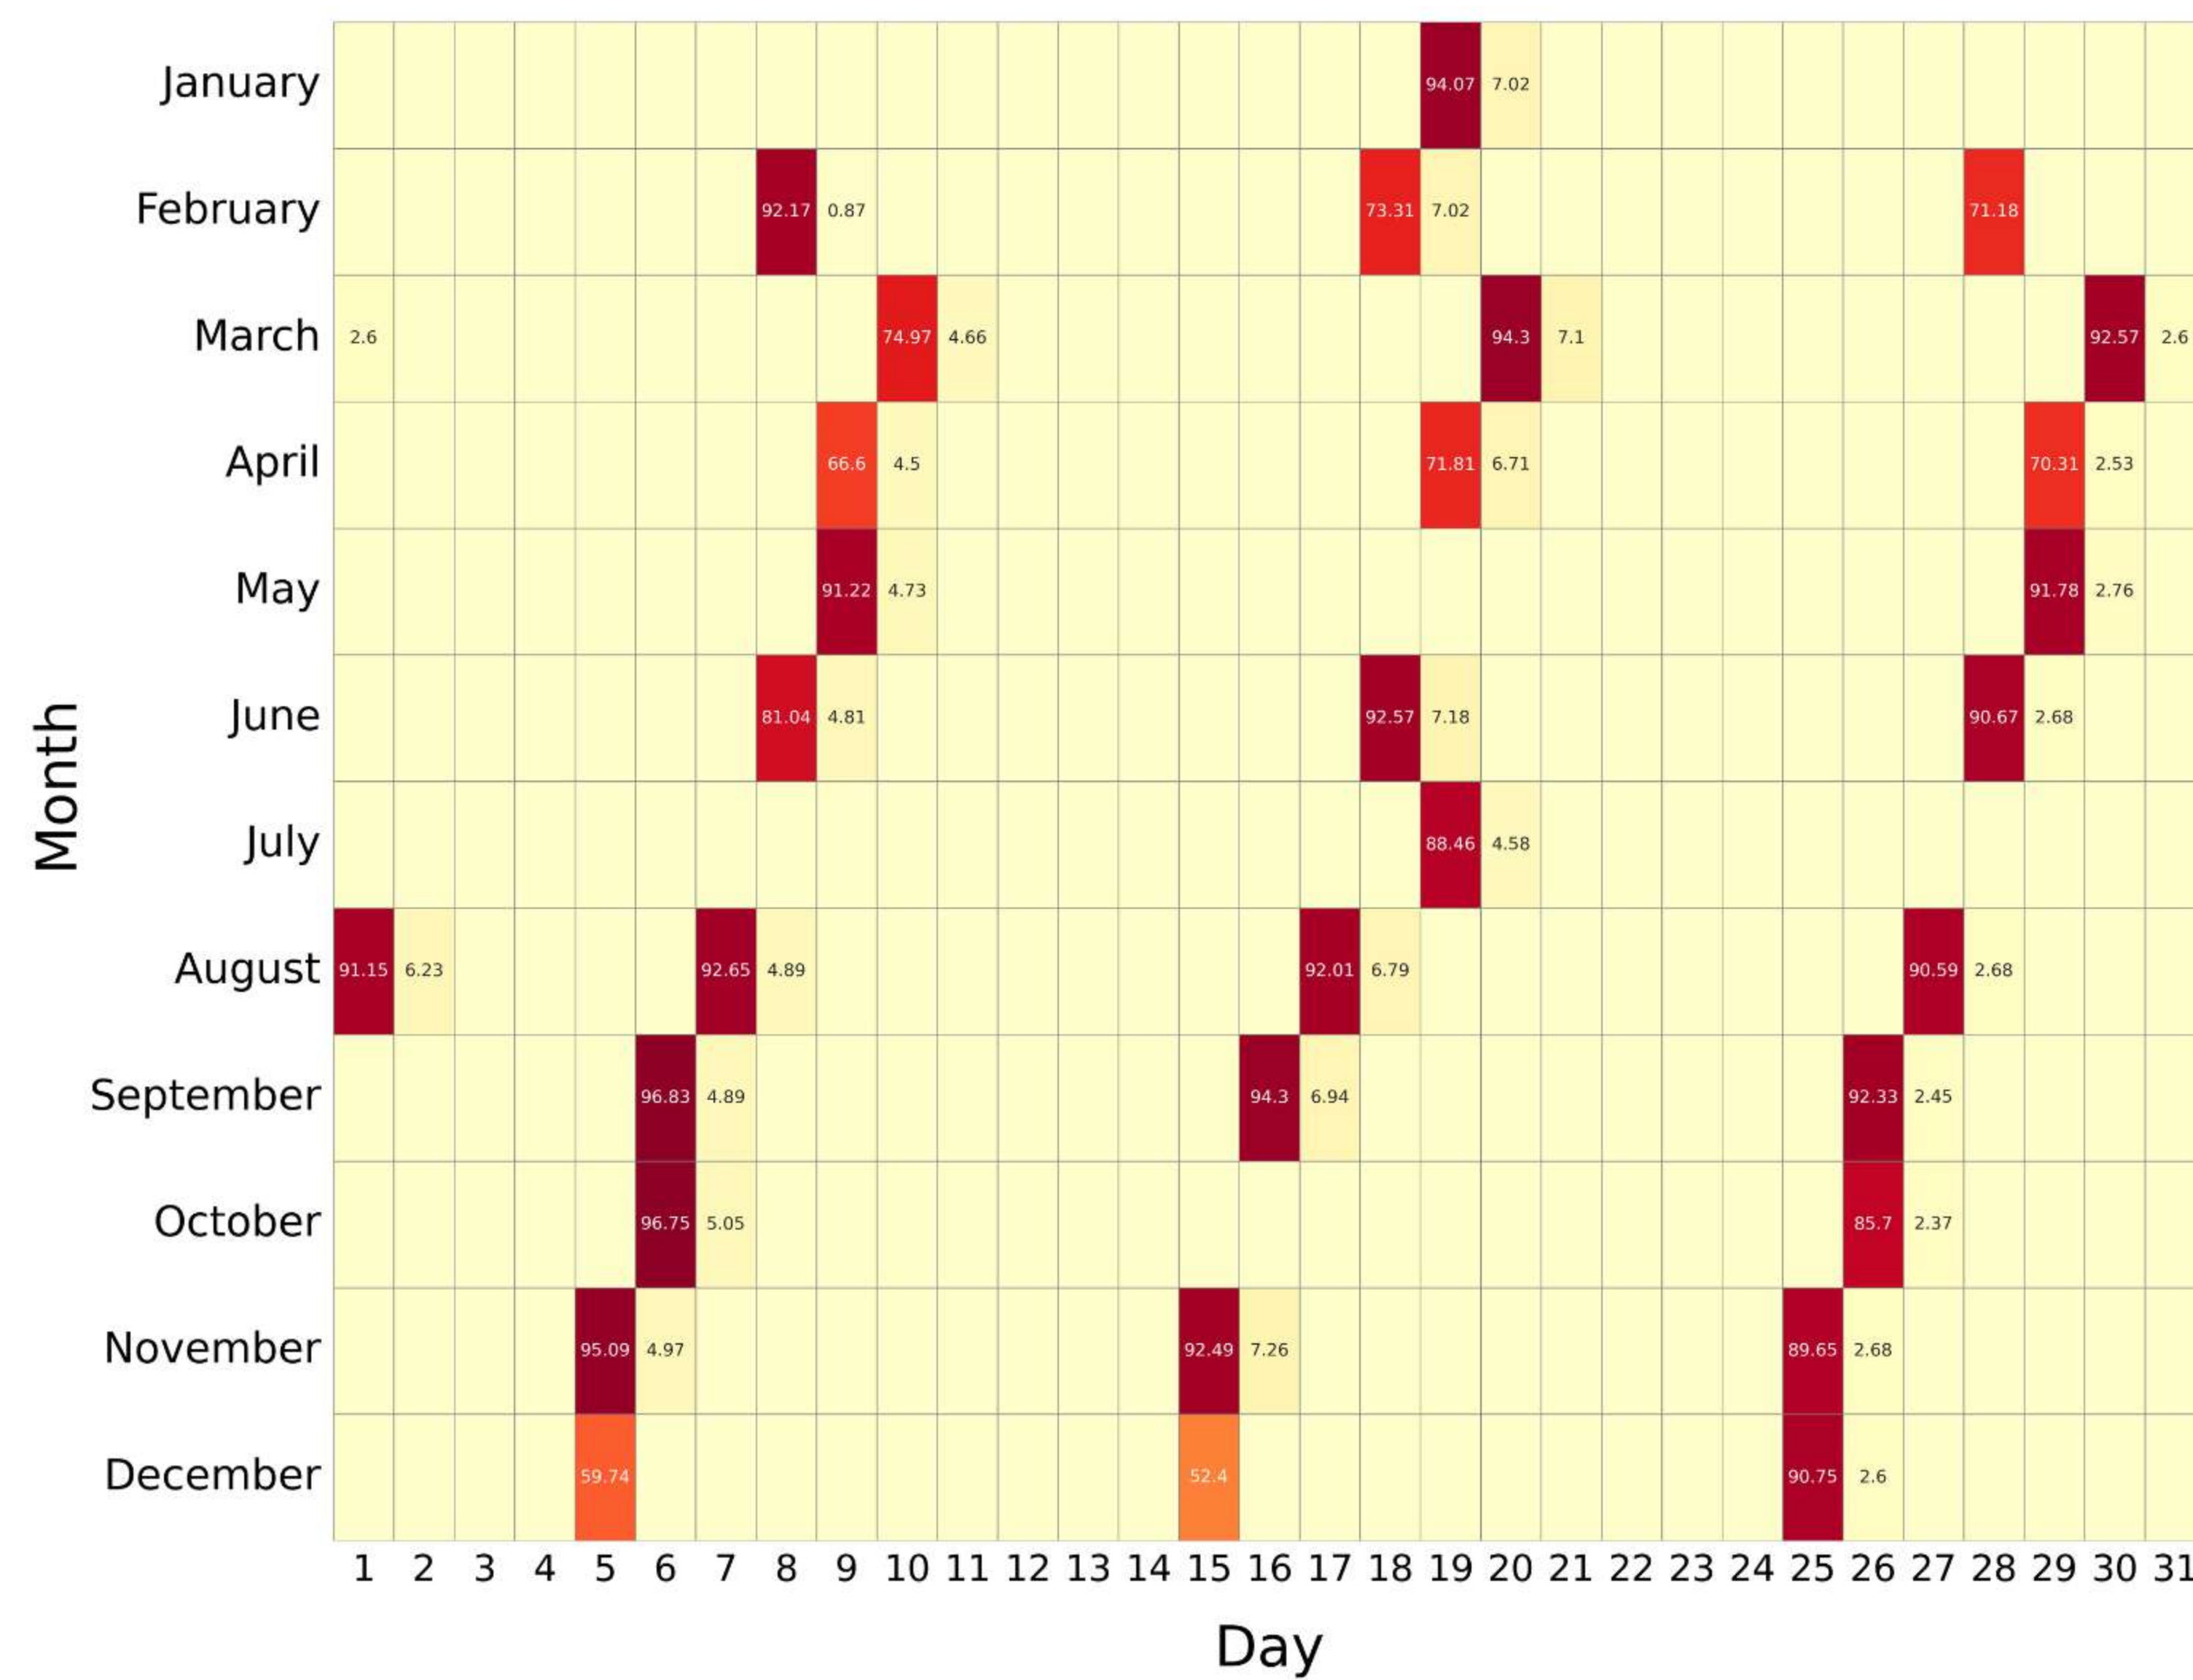

V8 REDUCED RESOLUTION (MIDDLE-ATMOSPHERE): 2005 - 2008

RR:V8 (Temperature) MA , year: 2005

RR:V8 (Temperature) MA , year: 2006

RR:V8 (Temperature) MA , year: 2007

RR:V8 (Temperature) MA , year: 2008

DAILY DATA AVAILABILITY (%)

V8 REDUCED RESOLUTION (MIDDLE-ATMOSPHERE): 2009 - 2012

RR:V8 (Temperature) MA , year: 2009

RR:V8 (Temperature) MA , year: 2010

RR:V8 (Temperature) MA , year: 2011

RR:V8 (Temperature) MA , year: 2012