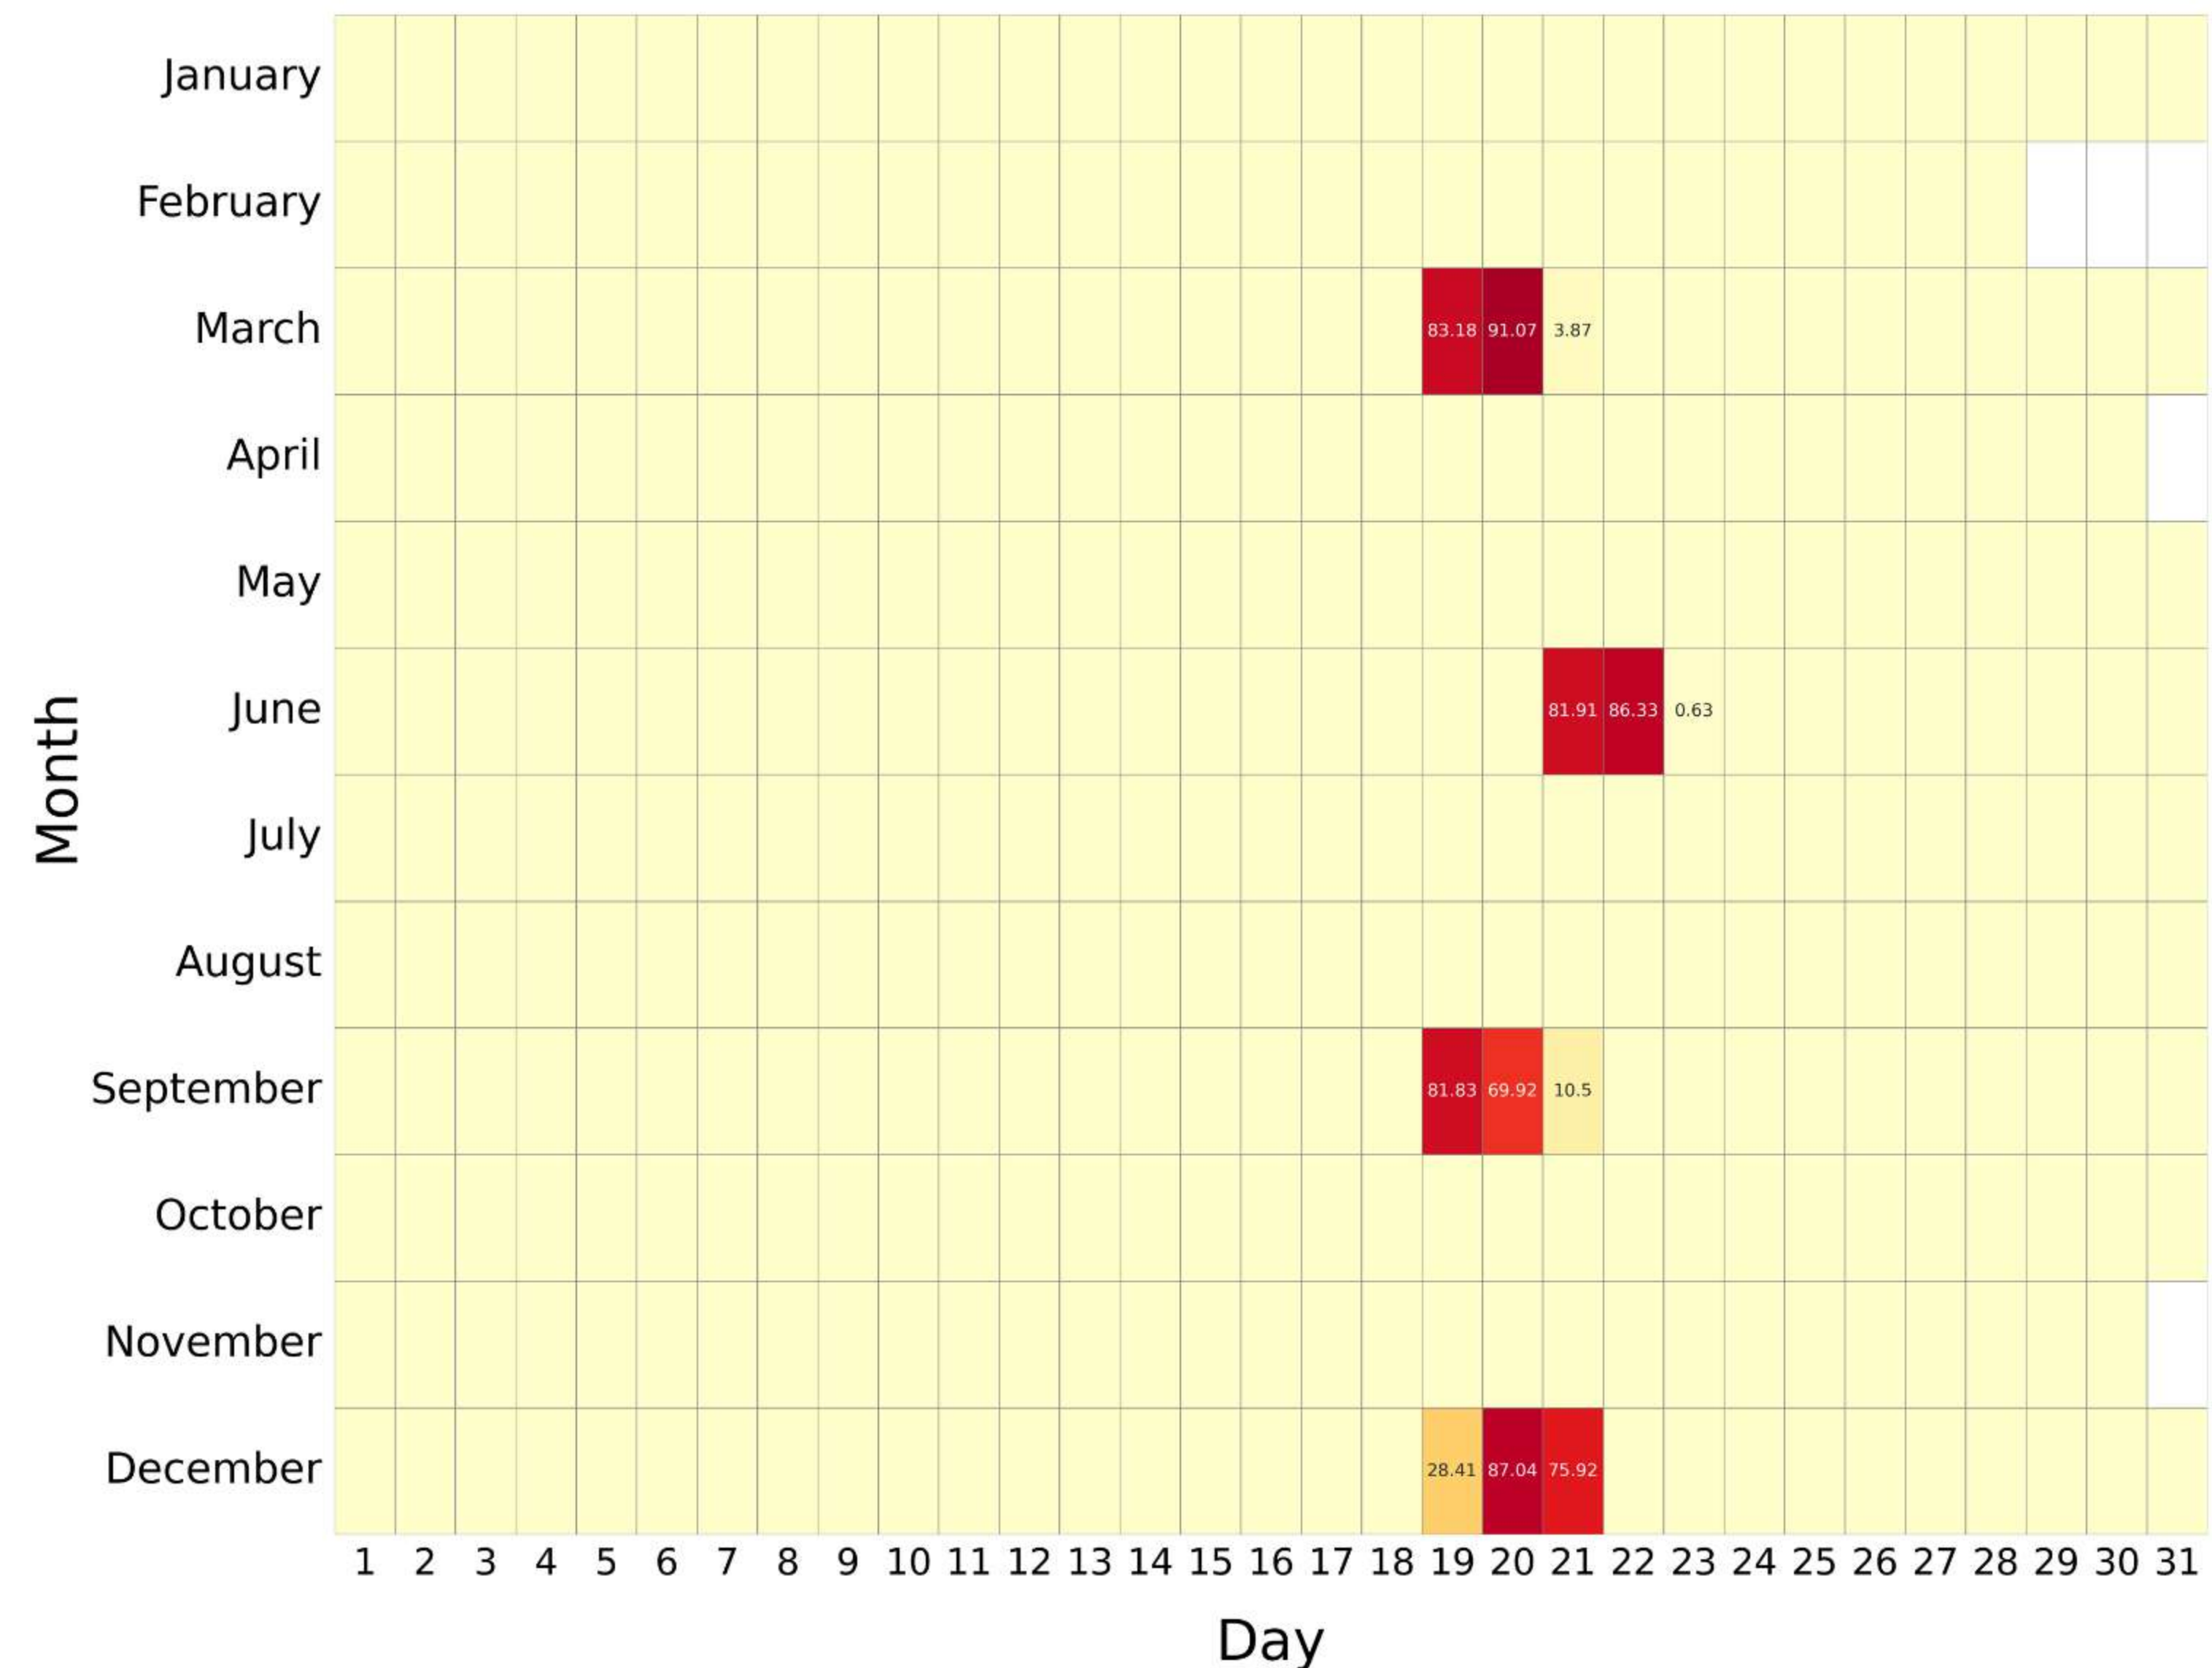

V8 REDUCED RESOLUTION (MIDDLE-ATMOSPHERE): 2005 - 2008

RR:V8 (Temperature) MA , year: 2005

RR:V8 (Temperature) MA , year: 2006

RR:V8 (Temperature) MA , year: 2007

RR:V8 (Temperature) MA , year: 2008

DAILY DATA AVAILABILITY (%)

V8 REDUCED RESOLUTION (MIDDLE-ATMOSPHERE): 2009 - 2012

RR:V8 (Temperature) MA , year: 2009

RR:V8 (Temperature) MA , year: 2010

RR:V8 (Temperature) MA , year: 2011

RR:V8 (Temperature) MA , year: 2012