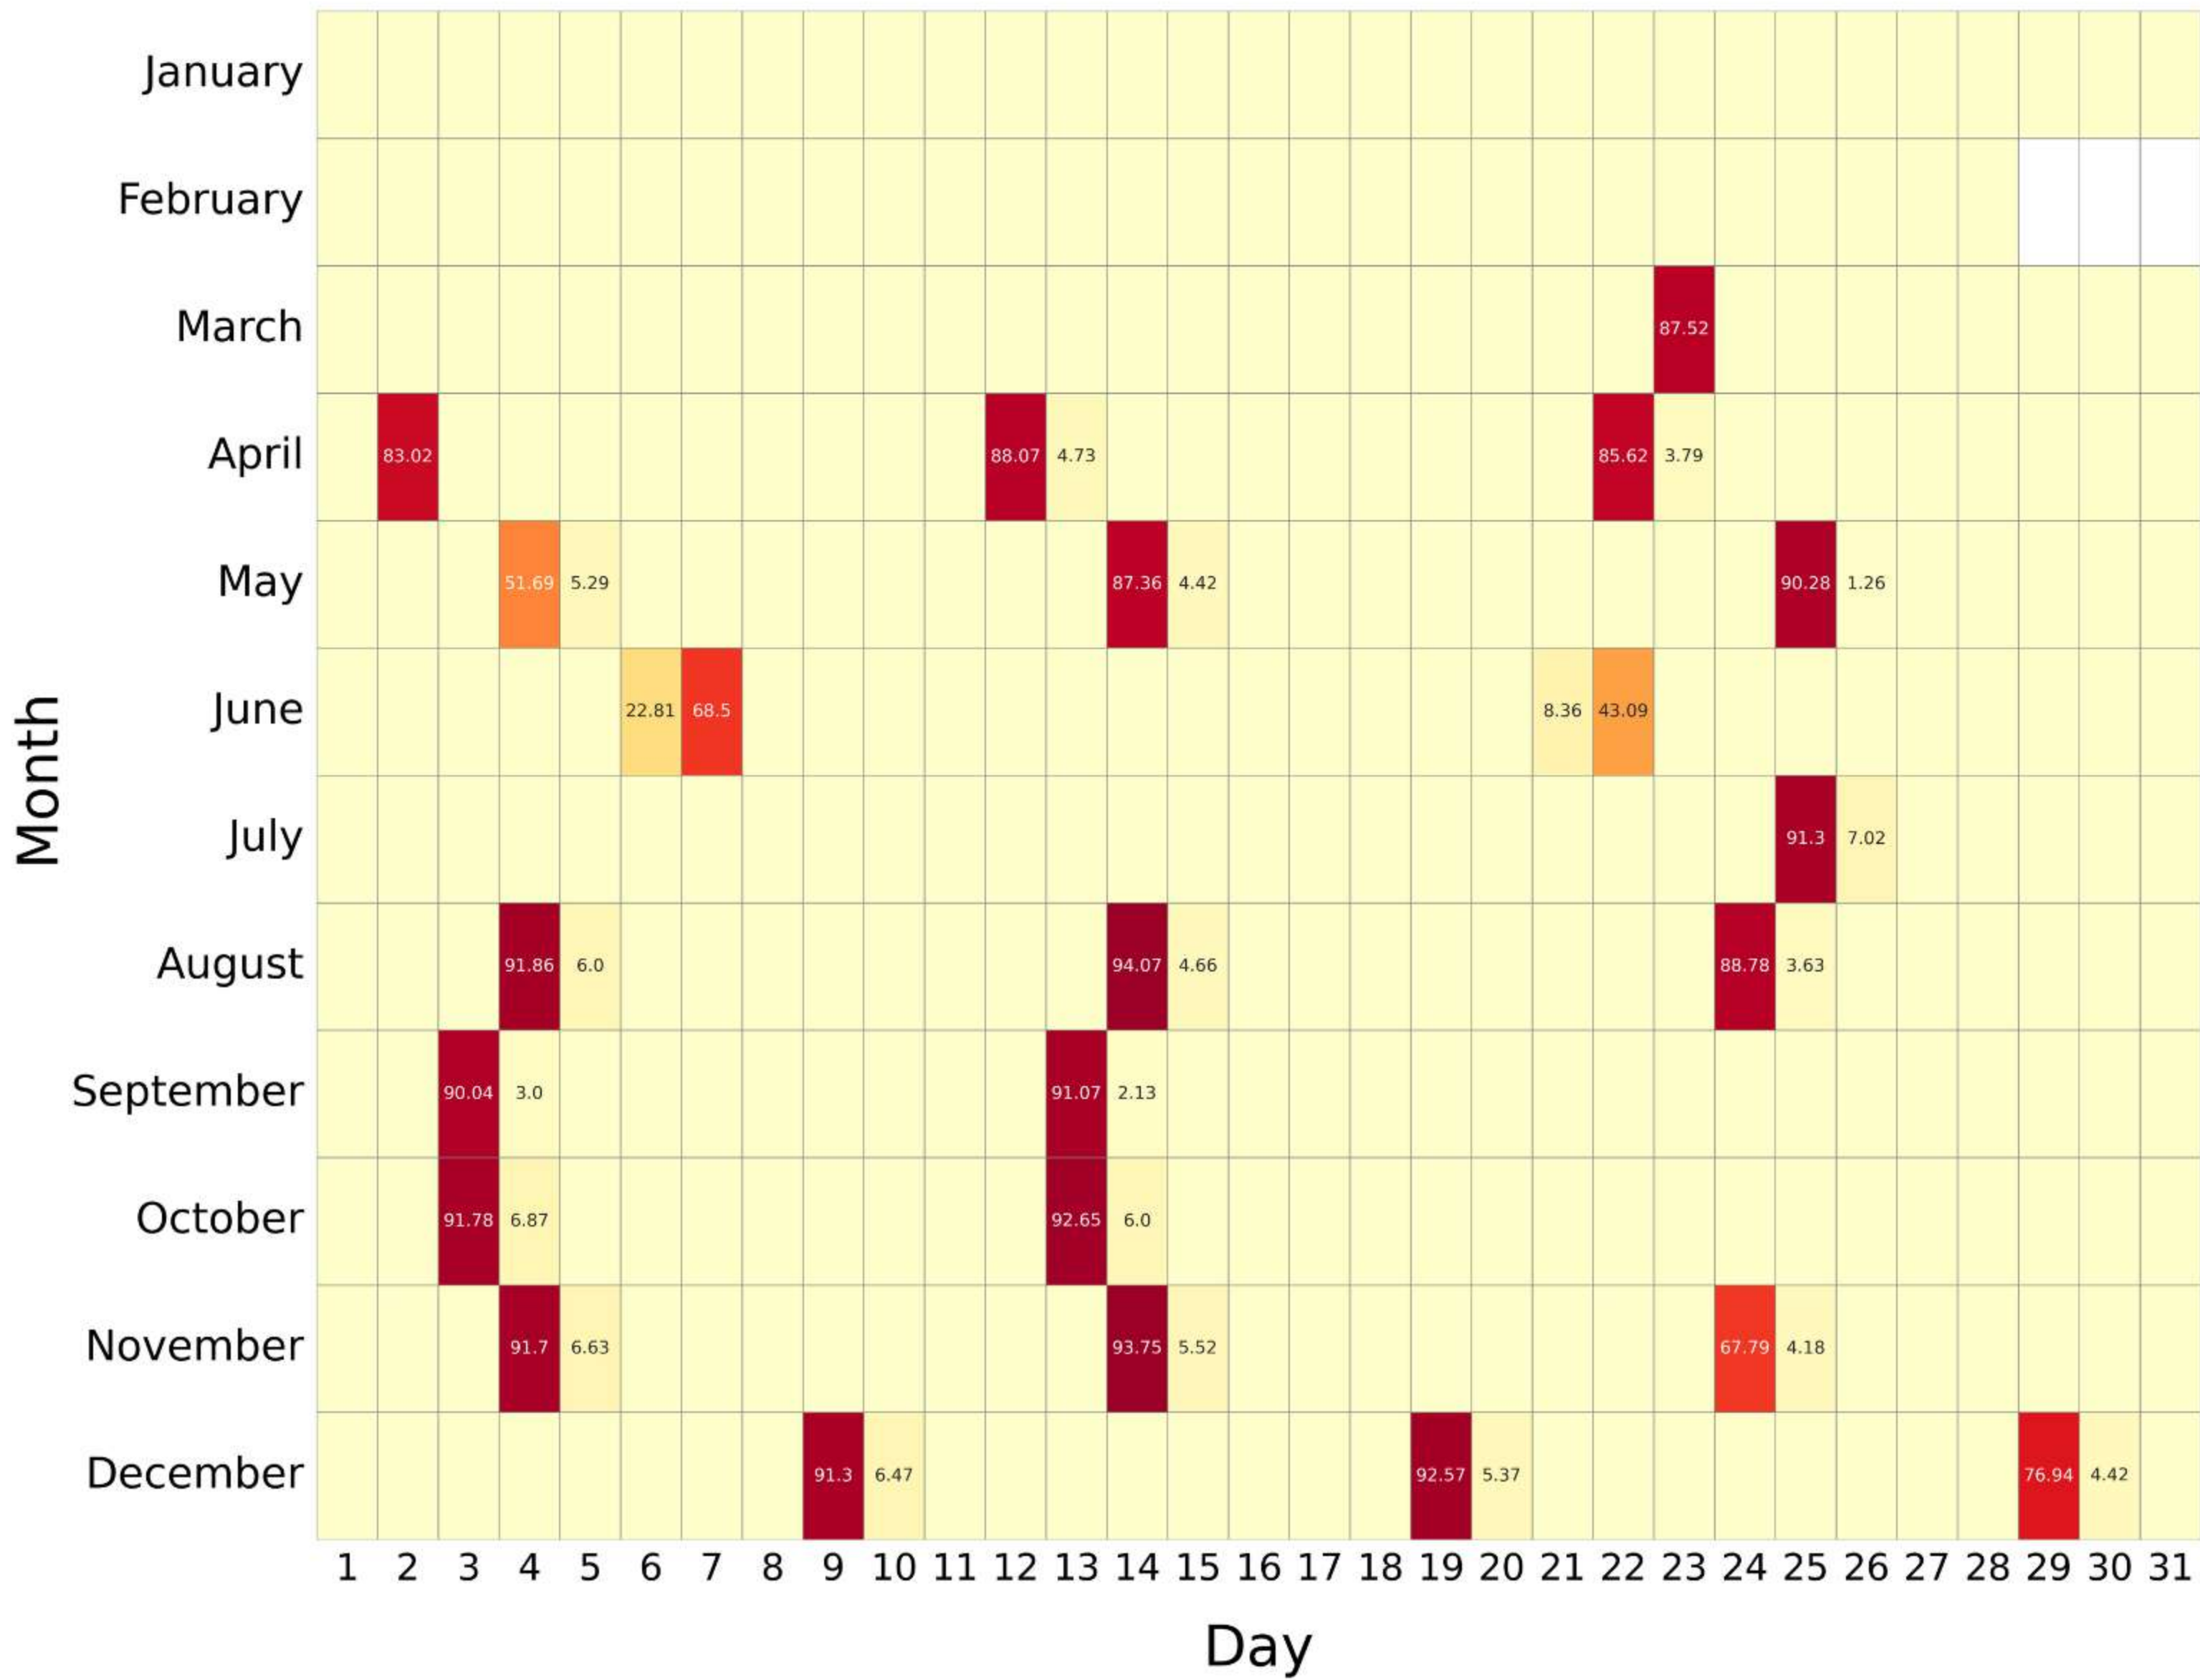

V8 REDUCED RESOLUTION (MIDDLE-ATMOSPHERE): 2005 - 2008

RR:V8 (Temperature) MA , year: 2005

RR:V8 (Temperature) MA , year: 2006

RR:V8 (Temperature) MA , year: 2007

RR:V8 (Temperature) MA , year: 2008

DAILY DATA AVAILABILITY (%)

V8 REDUCED RESOLUTION (MIDDLE-ATMOSPHERE): 2009 - 2012

RR:V8 (Temperature) MA , year: 2009

RR:V8 (Temperature) MA , year: 2010

RR:V8 (Temperature) MA , year: 2011

RR:V8 (Temperature) MA , year: 2012