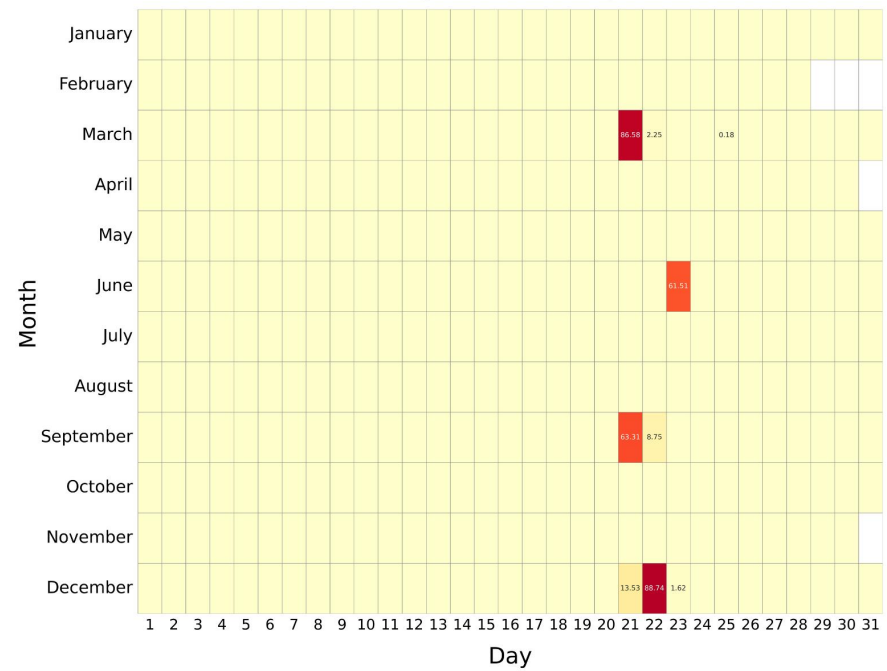

# V8 REDUCED RESOLUTION (UPPER-ATMOSPHERE): 2005 - 2008

RR:V8 (Temperature) UA , year: 2005

RR:V8 (Temperature) UA , year: 2006

RR:V8 (Temperature) UA , year: 2007

RR:V8 (Temperature) UA , year: 2008

DAILY DATA AVAILABILITY (%)

# V8 REDUCED RESOLUTION (UPPER-ATMOSPHERE): 2009 - 2012

RR:V8 (Temperature) UA , year: 2009

RR:V8 (Temperature) UA , year: 2010

RR:V8 (Temperature) UA , year: 2011

RR:V8 (Temperature) UA , year: 2012

DAILY DATA AVAILABILITY (%)