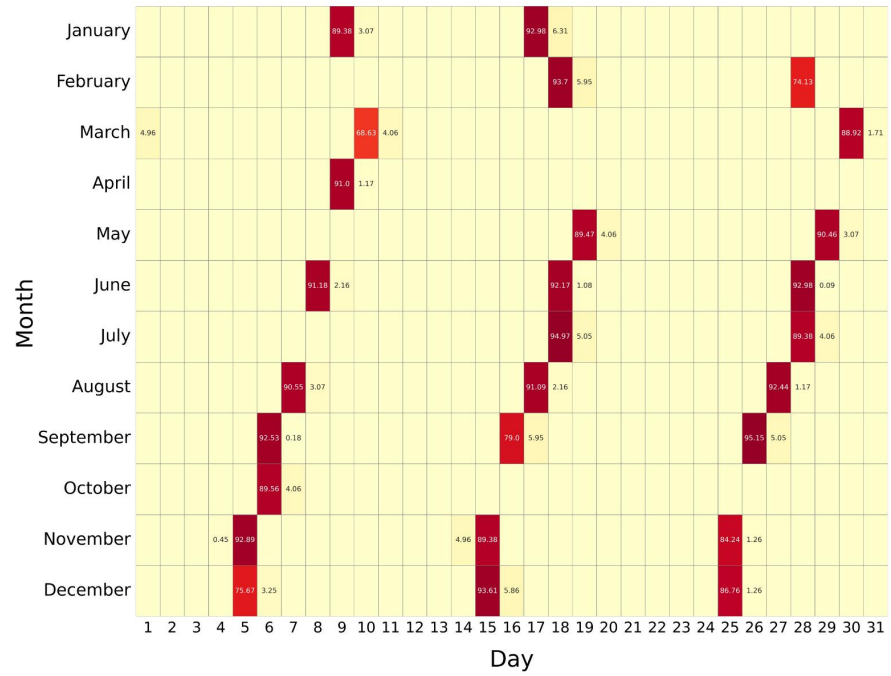

# V8 REDUCED RESOLUTION (UPPER-ATMOSPHERE): 2005 - 2008

RR:V8 (Temperature) UA , year: 2005

RR:V8 (Temperature) UA , year: 2006

RR:V8 (Temperature) UA , year: 2007

RR:V8 (Temperature) UA , year: 2008

DAILY DATA AVAILABILITY (%)

# V8 REDUCED RESOLUTION (UPPER-ATMOSPHERE): 2009 - 2012

RR:V8 (Temperature) UA , year: 2009

RR:V8 (Temperature) UA , year: 2010

RR:V8 (Temperature) UA , year: 2011

RR:V8 (Temperature) UA , year: 2012

DAILY DATA AVAILABILITY (%)