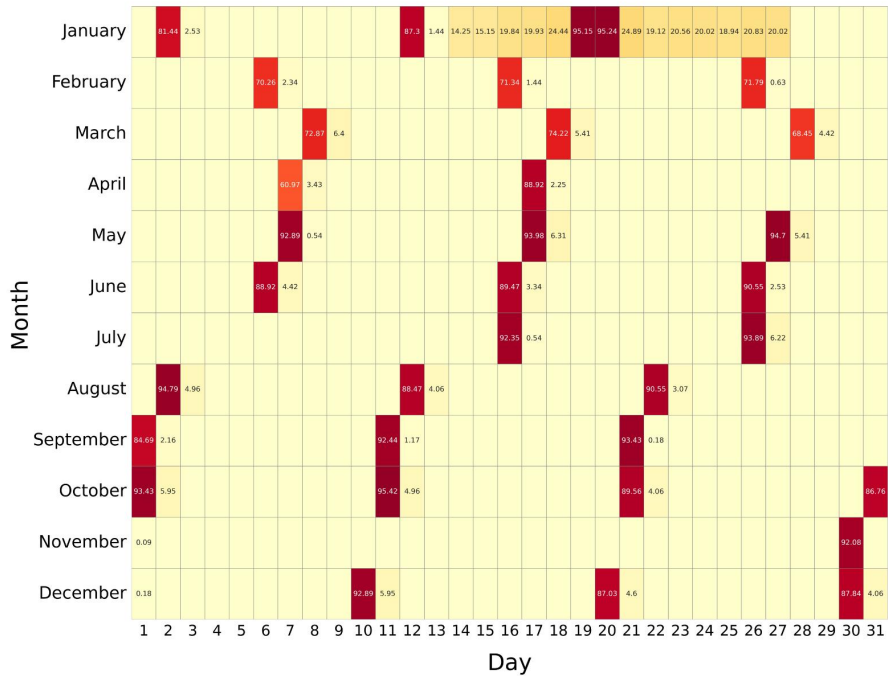

# V8 REDUCED RESOLUTION (UPPER-ATMOSPHERE): 2005 - 2008

RR:V8 (Temperature) UA , year: 2005

RR:V8 (Temperature) UA , year: 2006

RR:V8 (Temperature) UA , year: 2007

RR:V8 (Temperature) UA , year: 2008

DAILY DATA AVAILABILITY (%)

# V8 REDUCED RESOLUTION (UPPER-ATMOSPHERE): 2009 - 2012

RR:V8 (Temperature) UA , year: 2009

RR:V8 (Temperature) UA , year: 2010

RR:V8 (Temperature) UA , year: 2011

RR:V8 (Temperature) UA , year: 2012

DAILY DATA AVAILABILITY (%)