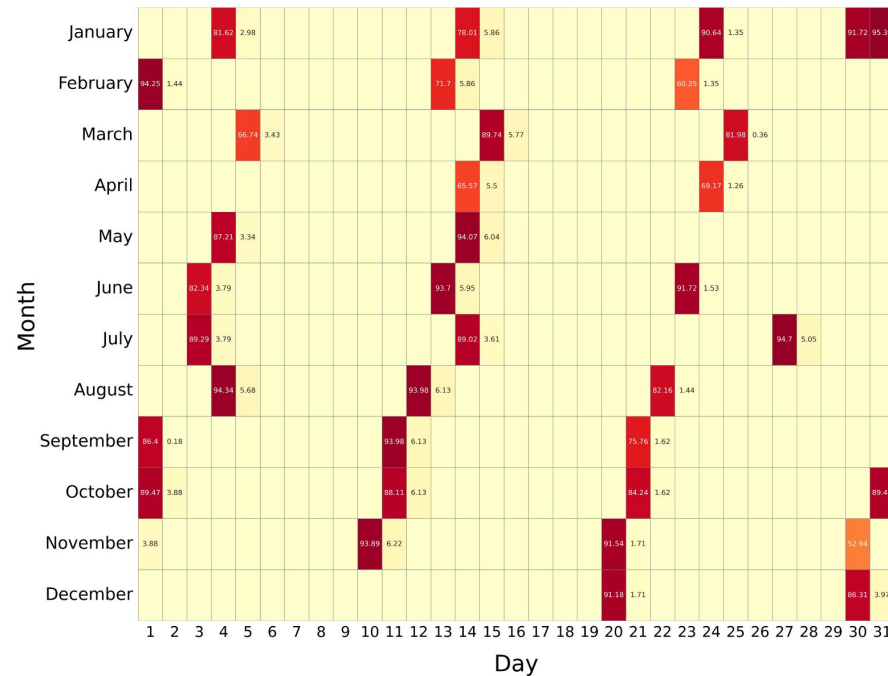

# V8 REDUCED RESOLUTION (UPPER-ATMOSPHERE): 2005 - 2008

RR:V8 (Temperature) UA , year: 2005

RR:V8 (Temperature) UA , year: 2006

RR:V8 (Temperature) UA , year: 2007

RR:V8 (Temperature) UA , year: 2008

DAILY DATA AVAILABILITY (%)

# V8 REDUCED RESOLUTION (UPPER-ATMOSPHERE): 2009 - 2012

RR:V8 (Temperature) UA , year: 2009

RR:V8 (Temperature) UA , year: 2010

RR:V8 (Temperature) UA , year: 2011

RR:V8 (Temperature) UA , year: 2012

DAILY DATA AVAILABILITY (%)