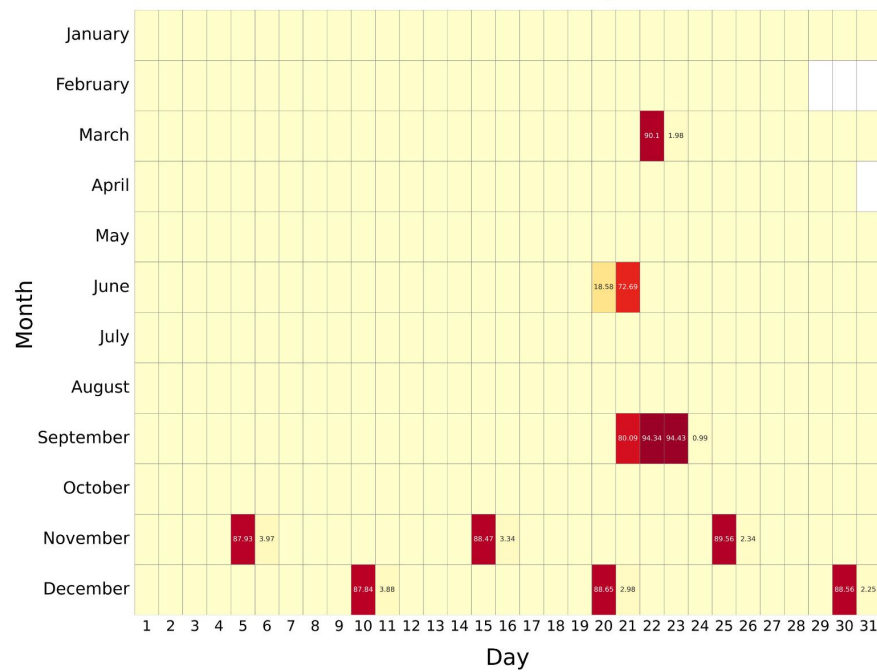

# V8 REDUCED RESOLUTION (UPPER-ATMOSPHERE): 2005 - 2008

RR:V8 (Temperature) UA , year: 2005

RR:V8 (Temperature) UA , year: 2006

RR:V8 (Temperature) UA , year: 2007

RR:V8 (Temperature) UA , year: 2008

DAILY DATA AVAILABILITY (%)

# V8 REDUCED RESOLUTION (UPPER-ATMOSPHERE): 2009 - 2012

RR:V8 (Temperature) UA , year: 2009

RR:V8 (Temperature) UA , year: 2010

RR:V8 (Temperature) UA , year: 2011

RR:V8 (Temperature) UA , year: 2012

DAILY DATA AVAILABILITY (%)