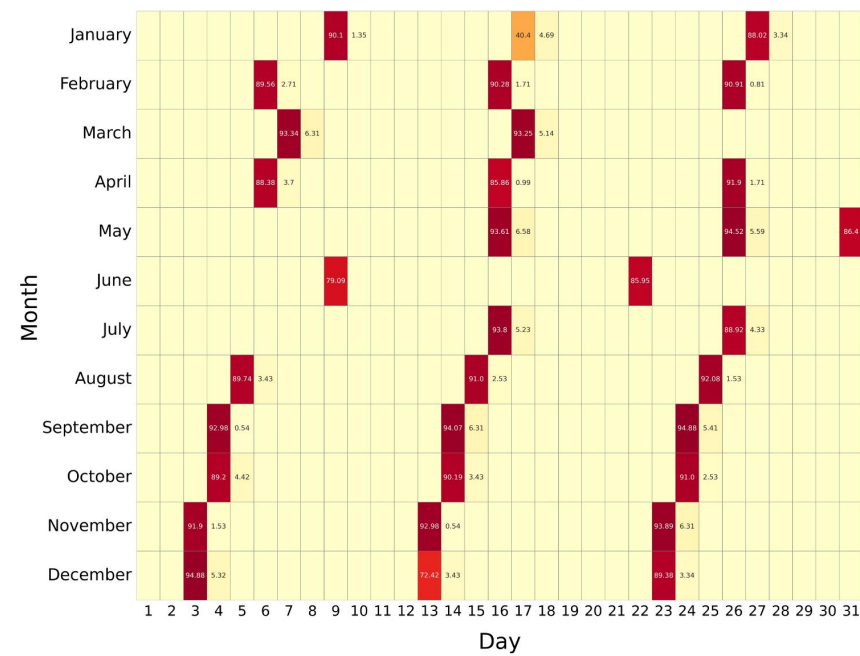

# V8 REDUCED RESOLUTION (UPPER-ATMOSPHERE): 2005 - 2008

RR:V8 (Temperature) UA , year: 2005

RR:V8 (Temperature) UA , year: 2006

RR:V8 (Temperature) UA , year: 2007

RR:V8 (Temperature) UA , year: 2008

DAILY DATA AVAILABILITY (%)

# V8 REDUCED RESOLUTION (UPPER-ATMOSPHERE): 2009 - 2012

RR:V8 (Temperature) UA , year: 2009

RR:V8 (Temperature) UA , year: 2010

RR:V8 (Temperature) UA , year: 2011

RR:V8 (Temperature) UA , year: 2012

DAILY DATA AVAILABILITY (%)