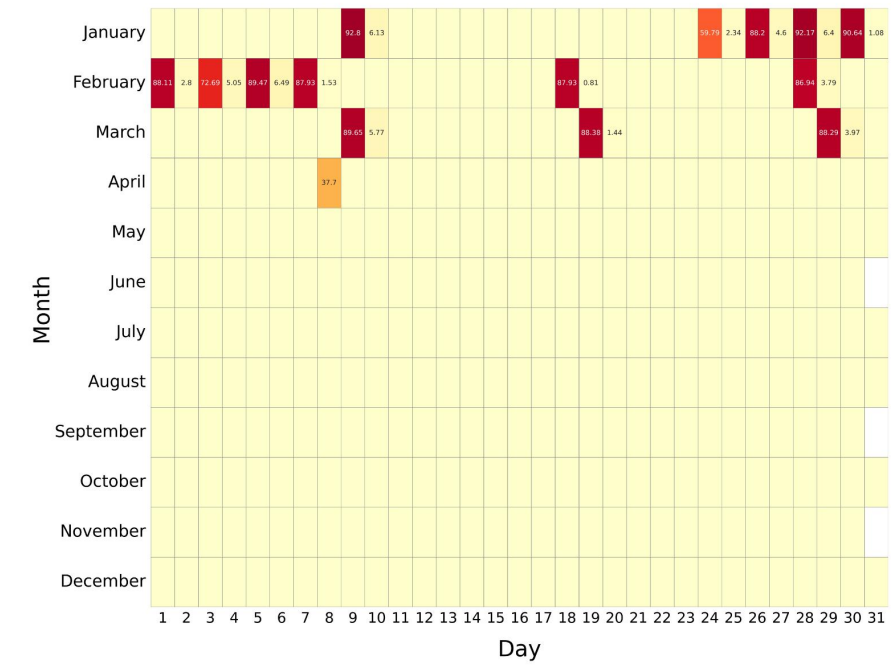

# V8 REDUCED RESOLUTION (UPPER-ATMOSPHERE): 2005 - 2008

RR:V8 (Temperature) UA , year: 2005

RR:V8 (Temperature) UA , year: 2006

RR:V8 (Temperature) UA , year: 2007

RR:V8 (Temperature) UA , year: 2008

DAILY DATA AVAILABILITY (%)

# V8 REDUCED RESOLUTION (UPPER-ATMOSPHERE): 2009 - 2012

RR:V8 (Temperature) UA , year: 2009

RR:V8 (Temperature) UA , year: 2010

RR:V8 (Temperature) UA , year: 2011

RR:V8 (Temperature) UA , year: 2012

DAILY DATA AVAILABILITY (%)