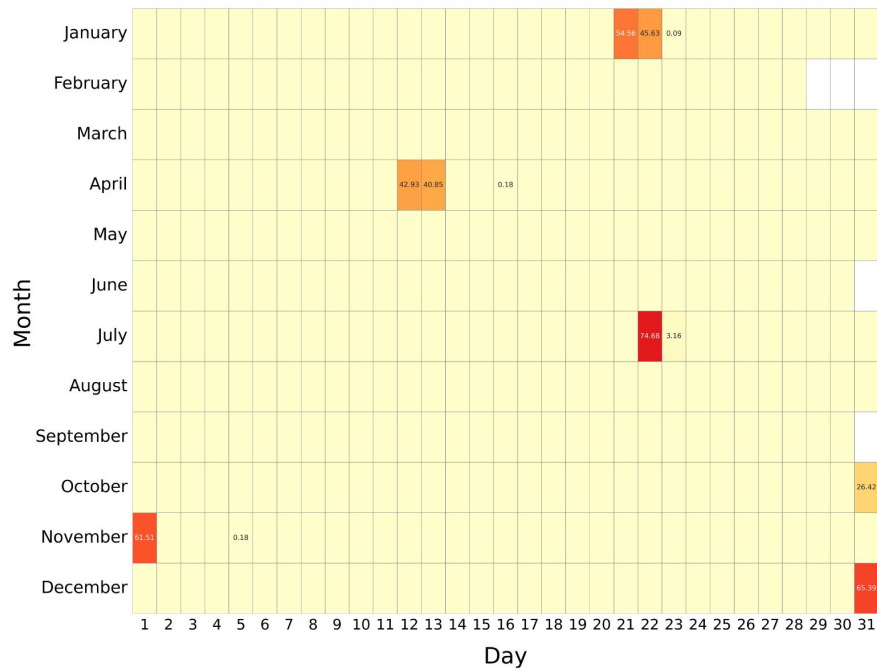

# V8 REDUCED RESOLUTION (UPPER-ATMOSPHERE): 2005 - 2008

RR:V8 (Temperature) UA , year: 2005

RR:V8 (Temperature) UA , year: 2006

RR:V8 (Temperature) UA , year: 2007

RR:V8 (Temperature) UA , year: 2008

DAILY DATA AVAILABILITY (%)

# V8 REDUCED RESOLUTION (UPPER-ATMOSPHERE): 2009 - 2012

RR:V8 (Temperature) UA , year: 2009

RR:V8 (Temperature) UA , year: 2010

RR:V8 (Temperature) UA , year: 2011

RR:V8 (Temperature) UA , year: 2012

DAILY DATA AVAILABILITY (%)